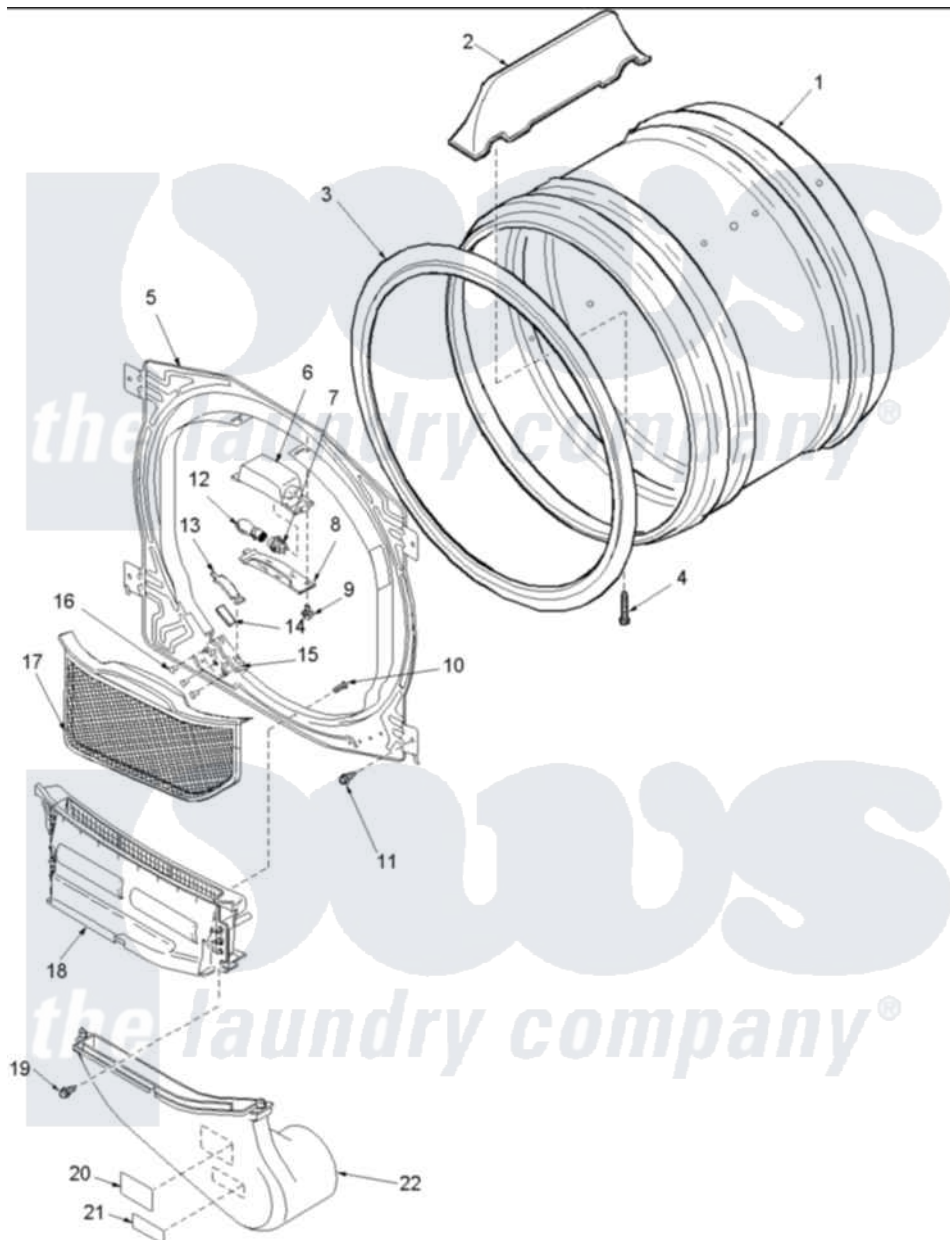

Amana LEA60AL (BOM: PLEA60AL) 04 - FRONT BULKHEAD, AIR DUCT & CYLINDER

Amana Residential Amana LEA60AL (BOM: PLEA60AL) Dryer Parts Parts Diagram 04 - FRONT BULKHEAD, AIR DUCT & CYLINDER

[Click on the part number to view part](#)

Item	Original Part Number	Replaced By	Status	Part Description
1	Y504468		Not Available	ASSY CYLINDER
2	503703	12002559		Baffle Kit
3	501801	37001132		Seal, Cylinder
4	Y62588			Screw, 10BT-12 X 1 Tap
5	503616W	503616WP		Assembly, Frt Bulkhead
6	503622	Y504452		Light Assembly
7	504458	Y504452		Light Assembly
8	Y503623	40094301		Lens, Light
9	500227	505295		Screw, No.8ab-16 x 3/4 PH
12	Y60954	67001316		Bulb, Light
13	501553	37001298		Glide- Dry
14	500121	510189		Pad Felt
15	37001036			Bracket, Cylinder Glide
16	37001031	3370225		Screw
17	Y503627	37001142		Filter, Lint

18	Y504203	37001141	Air Duct Assembly
19	501285		Screw, No.12 X 9/16-Pla
20	500049	Not Available	STICKER
21	56259	Not Available	STICKER
22	Y503626	37001141	Air Duct Assembly
NI	22506	511637P	Adh Dow 737 Clr 3 Oz Tube