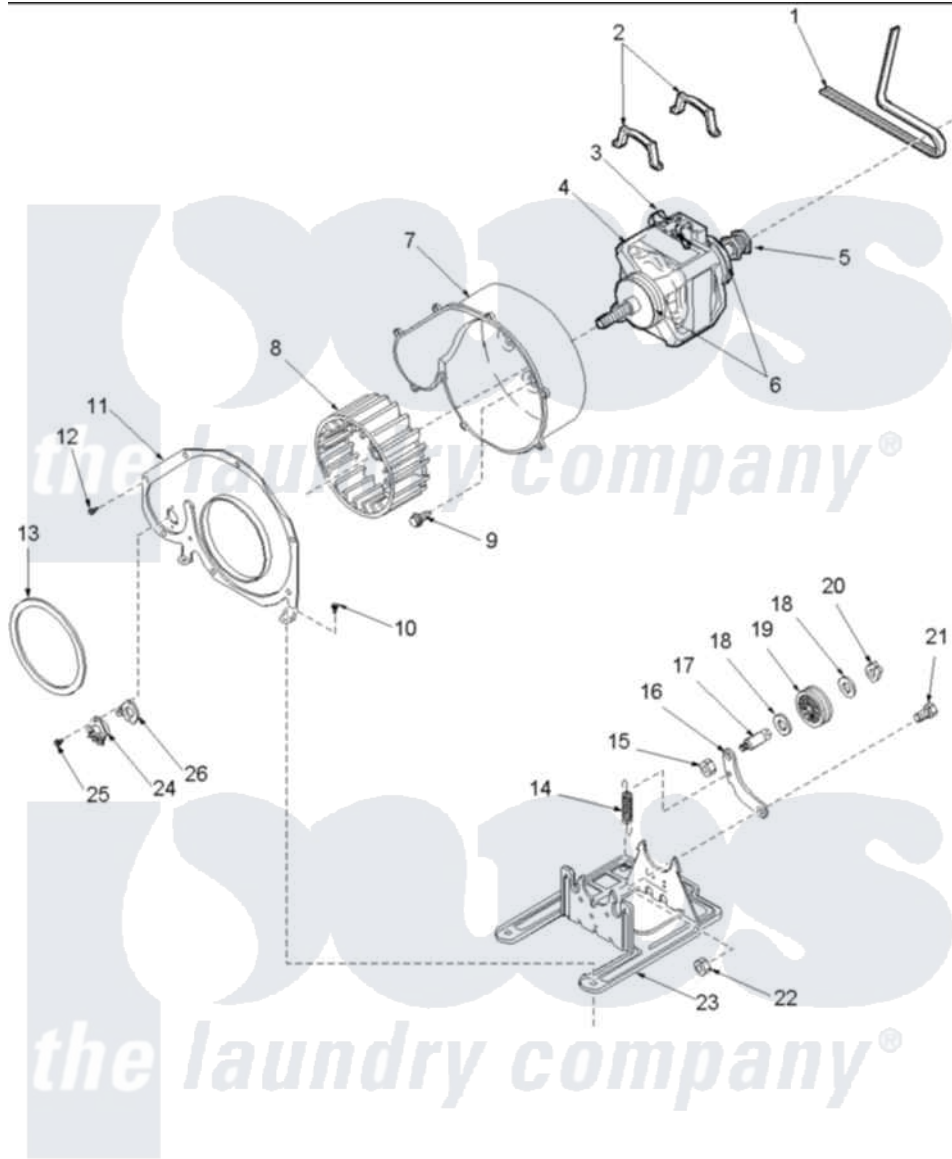

Amana LEA60AL (BOM: PLEA60AL) 06 - MOTOR AND FAN ASSEMBLIES

Amana [Residential Amana LEA60AL \(BOM: PLEA60AL\) Dryer Parts](#) Parts Diagram 06 - MOTOR AND FAN ASSEMBLIES

[Click on the part number to view part](#)

Item	Original Part Number	Replaced By	Status	Part Description
1	59174	40111201		Belt, Cylinder
2	Y58047	660658		Clamp, Motor Mounting 343481 685441
3	501218		Not Available	MOTOR SWITCH (DOES NOT INCLUDE THERMAL PROT
4	502368	2200376		Motor
5	500011			Pulley, Motor
6	590P3			Motor Hub Ring Kit
7	56020			Housing, Blower
8	56000	510139P		Assembly Blower Fan Package
9	Y31645	27001200		Screw
10	503661	27001200		Screw
11	500078	511969P		Kit Blower Housing And Cover
12	31260			Screw, No.8 X 3/8 Ind H
13	504018	37001119		Seal, Blower Housing
14	56076			Spring, Idler

15	56156	358160	Nut
16	500910	37001144	Assembly- Idler
17	56461		Shaft
18	52549		Washer, 501 ID X3/4 Odx
19	Y54414		Assembly, Wheel And Bearing
20	23748		Ring, Retaining
21	500824		Screw, 1/4-20 Unc Hex
22	56156	358160	Nut
23	503613		Mount, Motor
24	Y504514		Thermostat
25	Y33561	489464	Screw
26	61623		Thermostat, Heater-BR
NI	500269	37001287	Assembly, Idler Lever/Shaft/Pulley