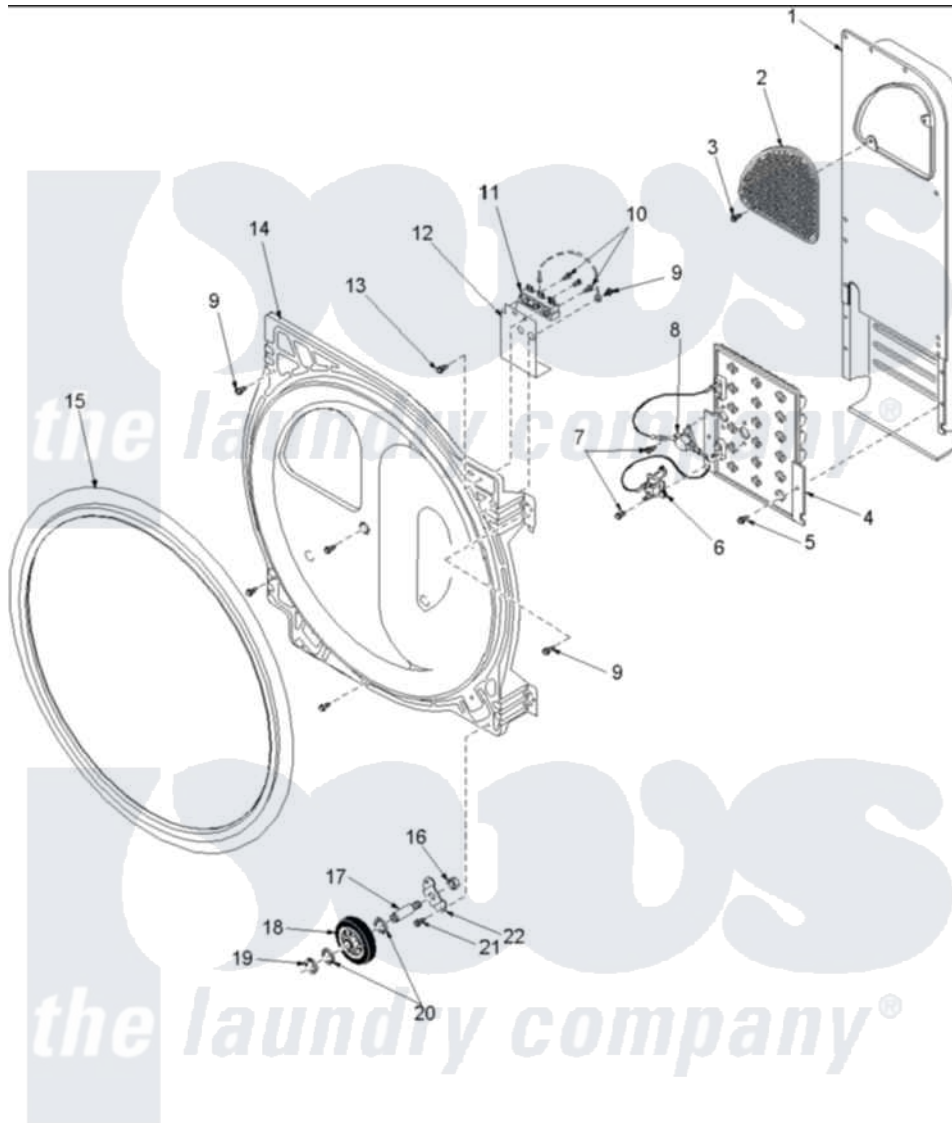

Amana LEA60AL (BOM: PLEA60AL) 07 - REAR BULKHEAD, FELT SEAL & ROLLERS

Amana Residential Amana LEA60AL (BOM: PLEA60AL) Dryer Parts Parts Diagram 07 - REAR BULKHEAD, FELT SEAL & ROLLERS

[Click on the part number to view part](#)

Item	Original Part Number	Replaced By	Status	Part Description
1	503490	503605		Assembly, Heater Duct
2	500074	503605		Assembly, Heater Duct
4	Y503978			Assembly, Heater Kit
5	503688			Screw, 10B-16 X .34 I
6	62600	40113801		Fuse, Thermal
7	23222	3177991		Screw
8	Y62641	W10116735		Thermistor-Fix
10	501285			Screw, No.12 X 9/16-Pla
11	61923			Block, Terminal
12	Y504185			Shield, Terminal Block
13	501285			Screw, No.12 X 9/16-Pla
14	504802		Not Available	BLKHD, REAR (STN STEEL)
15	501801	37001132		Seal, Cylinder
16	56156	358160		Nut
17	56461			Shaft

18	500214	37001042	Assembly, Cylinder Roller
19	23748		Ring, Retaining
20	52549		Washer, 501 ID X3/4 Odx
21	503688		Screw, 10B-16 X .34 I
22	500062	40113601	Assembly, Roller Brkt