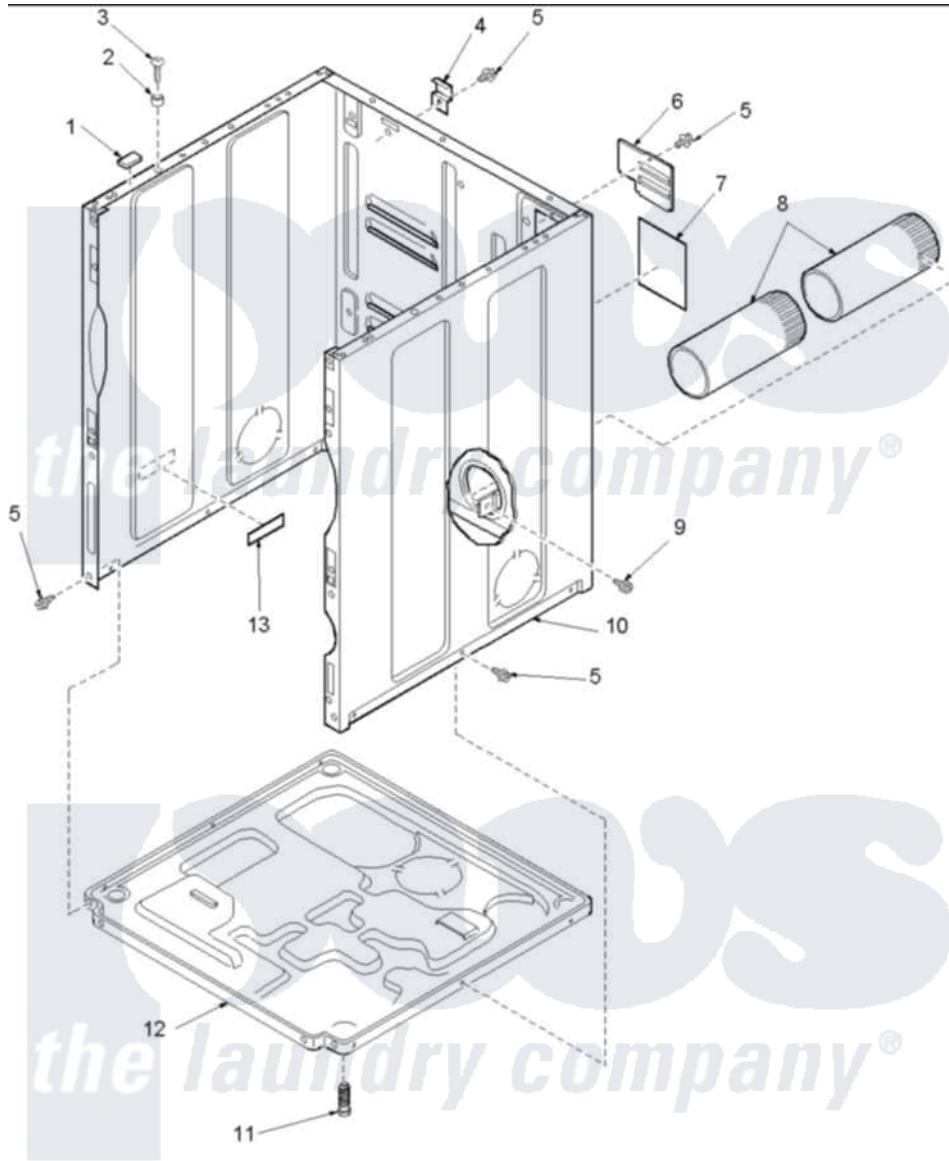

Amana LEA60AW (BOM: PLEA60AW) 01 - CABINET AND BASE

Amana Residential Amana LEA60AW (BOM: PLEA60AW) Dryer Parts Parts Diagram 01 - CABINET AND BASE
 Click on the part number to view part

| Item | Original Part Number | Replaced By | Status | Part Description |
|------|-------------------------|--------------------------|---------------|-----------------------------|
| 1 | Y56128 | | | Pad, Bumper |
| 2 | 505187 | | | Locator, Panel |
| 3 | 32671 | Y014874 | | Screw, Idler Arm And Sleeve |
| 4 | 500003 | | | Hinge, Top |
| 6 | 500114 | 510903 | | Plate Access Panel |
| 7 | 501289 | | Not Available | (ELECTRIC MODELS) |
| 8 | 505518 | | | Duct, Exhaust |
| 9 | 503688 | | | Screw, 10B-16 X .34 I |
| 10 | 501688W | 37001284 | | Cabinet As Pack |
| 11 | Y500101 | | | Leg, Leveling |
| 12 | 500070 | | | Base, Dryer |
| 13 | 61294 | | Not Available | (ELECTRIC MODELS) |