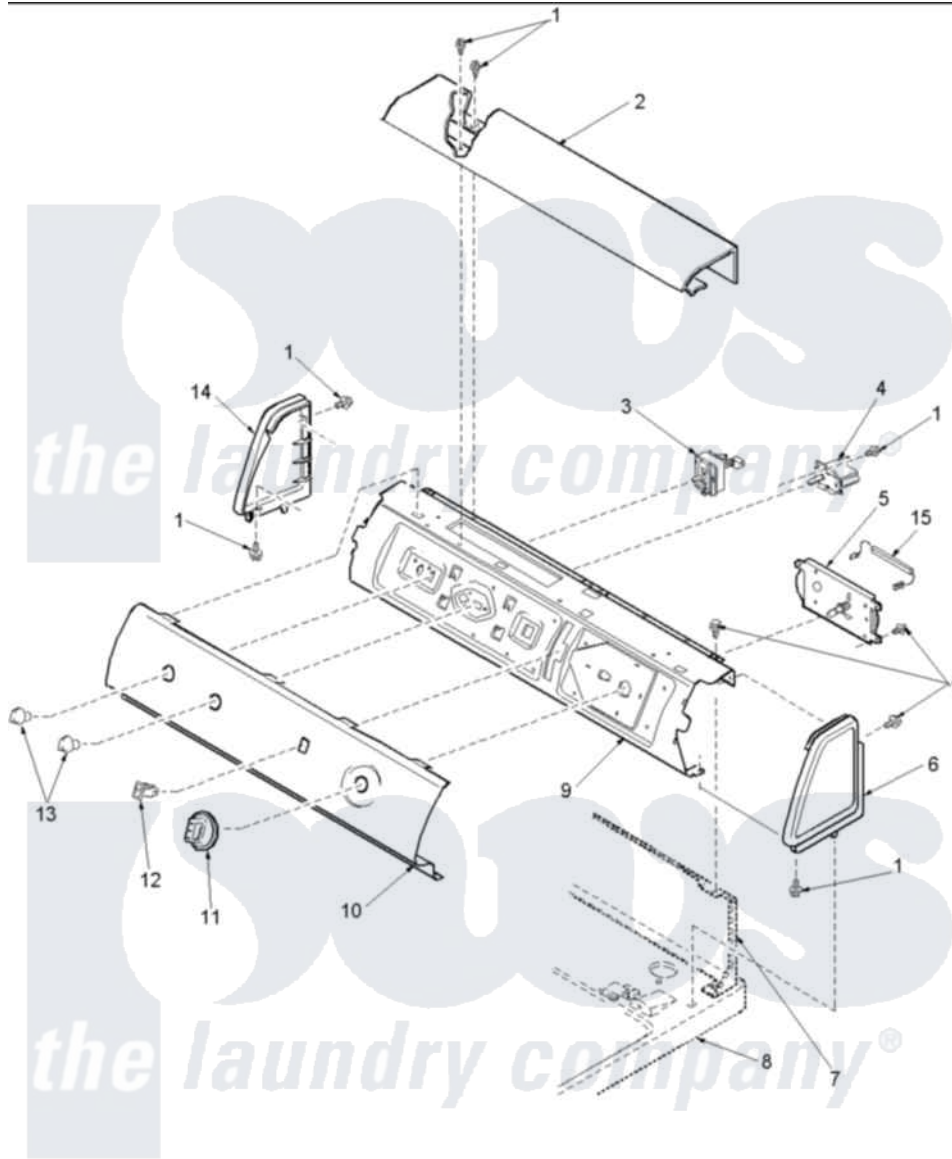

# Amana LEA60AW (BOM: PLEA60AW) 02 - CONTROL PANEL

Amana Residential Amana LEA60AW (BOM: PLEA60AW) Dryer Parts Parts Diagram 02 - CONTROL PANEL  
 Click on the part number to view part

Item	Original Part Number	Replaced By	Status	Part Description
2	<a href="#">503674W</a>			Cover, Top
3	<a href="#">Y503995</a>			Switch, Fabric Selector
4	504102	<a href="#">40070501</a>		Buzzer, Adjustable
5	505471		Not Available	TIMER
6	504008W		Not Available	CAP-END RH
9	503901		Not Available	PANEL,SUPPORT CONTROL (MECH)
10	503594W		Not Available	PANEL, GRAPHIC
11	<a href="#">502220W</a>			Knob, Timer
12	<a href="#">38424W</a>			Switch, Rocker
13	<a href="#">36701W</a>			Knob
14	504009W	<a href="#">40012702W</a>		Endcap
15	<a href="#">504775</a>			Resistor,