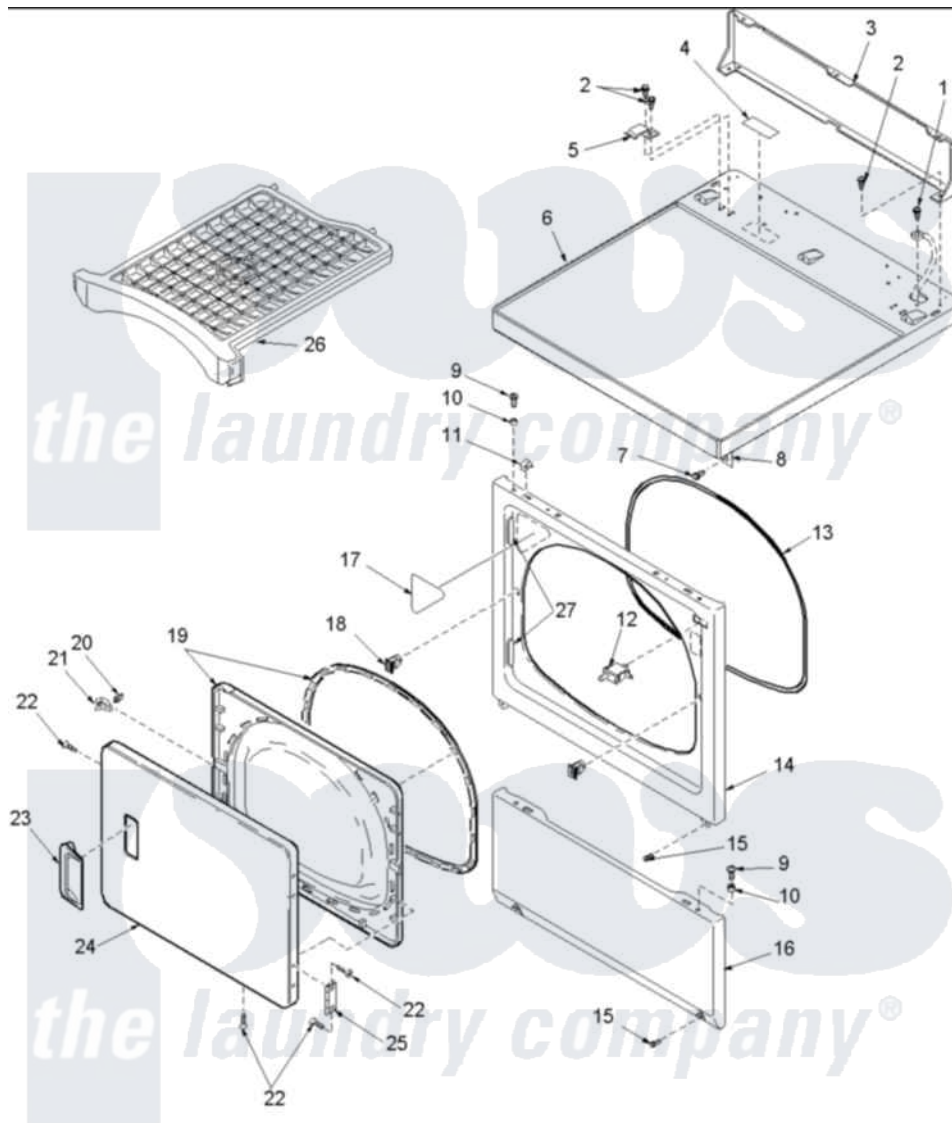

Amana LEA60AW (BOM: PLEA60AW) 03 - DOOR AND FRONT, ACCESS, AND TOP PANELS

Amana [Residential Amana LEA60AW \(BOM: PLEA60AW\) Dryer Parts](#) Parts Diagram 03 - DOOR AND FRONT, ACCESS, AND TOP PANELS
 Click on the part number to view part

Item	Original Part Number	Replaced By	Status	Part Description
1	503688			Screw, 10B-16 X .34 I
2	501086	90767		Screw, 8A X 3/8 HeX Washer Head Tapping
3	500343		Not Available	PANEL,BACK(HOME HOOD)
4	24903R4		Not Available	STICKER
5	Y503876			Clip, Hold Down
6	500085W	37001027		Panel, Top
7	503661	27001200		Screw
8	500084	40130801		Bracket, Top Mount
9	32671	Y014874		Screw, Idler Arm And Sleeve
10	505187			Locator, Panel
11	56080	22001650		Fastener, Spring
12	Y504570	W10169313		Switch-Dor
13	504005	511056		Seal Front Panel
14	503639W	503656WP		Panel, Front