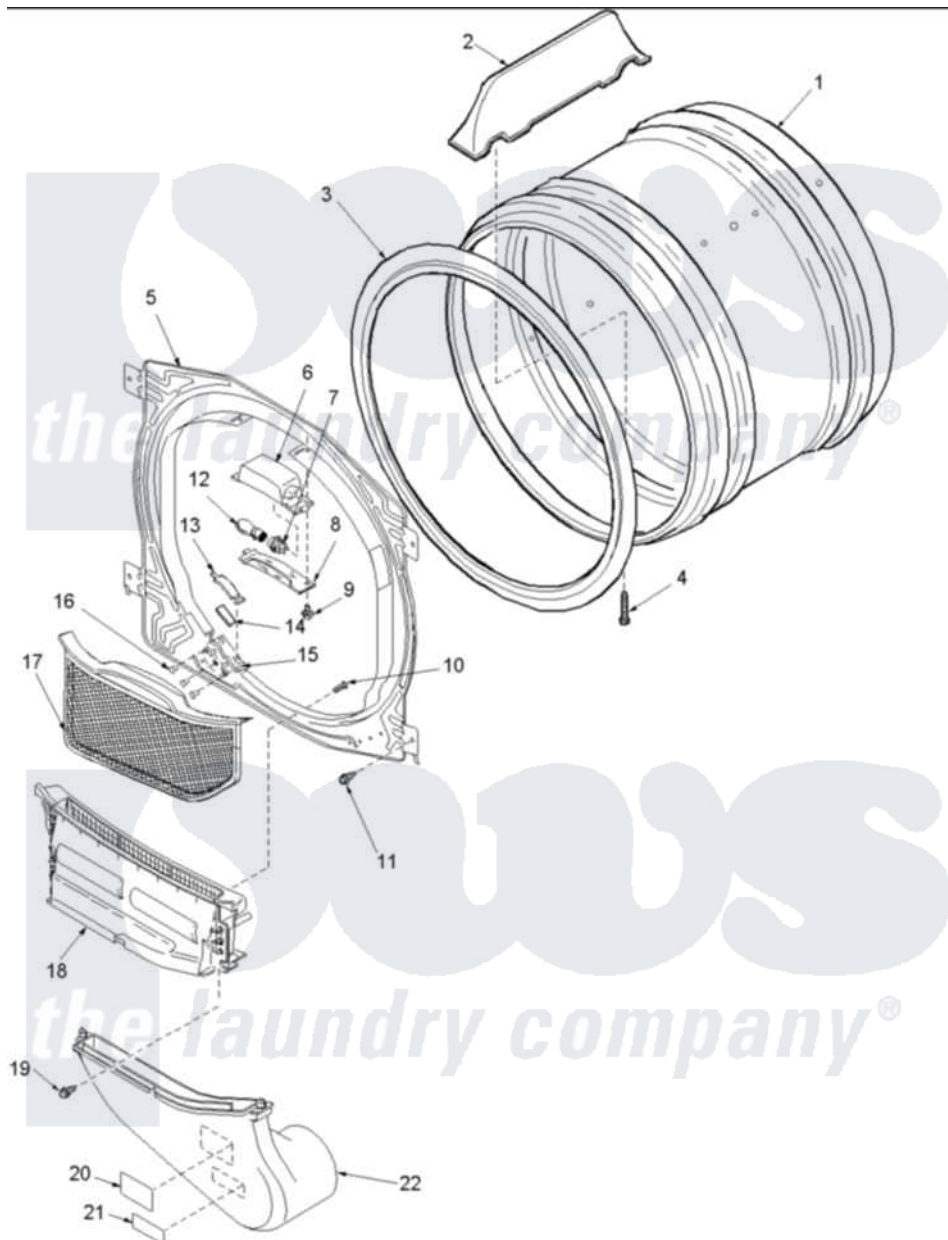

Amana LEA60AW (BOM: PLEA60AW) 04 - FRONT BULKHEAD, AIR DUCT & CYLINDER

Amana Residential Amana LEA60AW (BOM: PLEA60AW) Dryer Parts Parts Diagram 04 - FRONT BULKHEAD, AIR DUCT & CYLINDER

[Click on the part number to view part](#)

Item	Original Part Number	Replaced By	Status	Part Description
1	Y504468		Not Available	ASSY CYLINDER
2	503703	12002559		Baffle Kit
3	501801	37001132		Seal, Cylinder
4	Y62588			Screw, 10BT-12 X 1 Tap
5	503616W	503616WP		Assembly, Frt Bulkhead
6	503622	Y504452		Light Assembly
7	504458	Y504452		Light Assembly
8	Y503623	40094301		Lens, Light
9	500227	505295		Screw, No.8ab-16 x 3/4 PH
12	Y60954	67001316		Bulb, Light
13	501553	37001298		Glide- Dry
14	500121	510189		Pad Felt
15	37001036			Bracket, Cylinder Glide
16	37001031	3370225		Screw
17	Y503627	37001142		Filter, Lint

18	Y504203	37001141	Air Duct Assembly
19	501285		Screw, No.12 X 9/16-Pla
20	500049	Not Available	STICKER
21	56259	Not Available	STICKER
22	Y503626	37001141	Air Duct Assembly
NI	22506	511637P	Adh Dow 737 Clr 3 Oz Tube