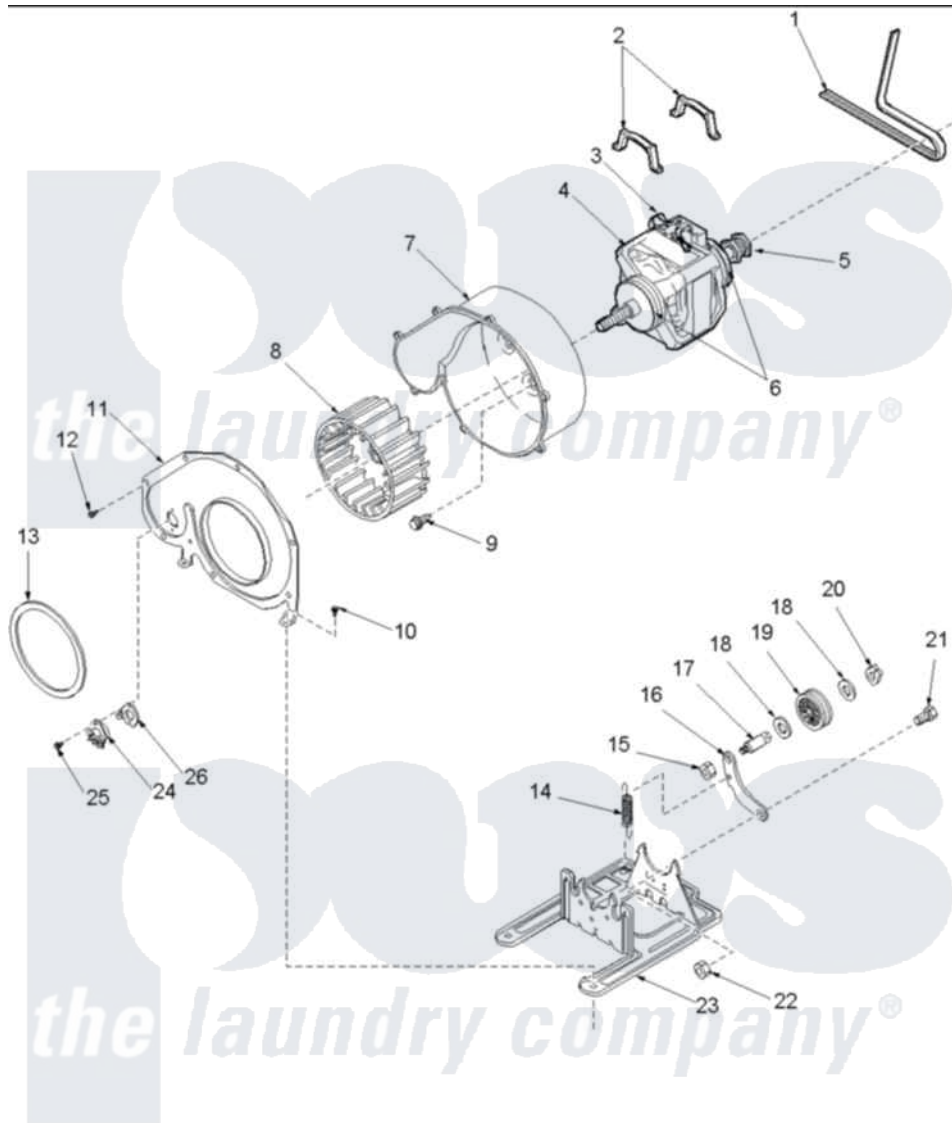

Amana LEA60AW (BOM: PLEA60AW) 06 - MOTOR AND FAN ASSEMBLIES

Amana Residential Amana LEA60AW (BOM: PLEA60AW) Dryer Parts Parts Diagram 06 - MOTOR AND FAN ASSEMBLIES

[Click on the part number to view part](#)

Item	Original Part Number	Replaced By	Status	Part Description
1	59174	40111201		Belt, Cylinder
2	Y58047	660658		Clamp, Motor Mounting 343481 685441
3	501218		Not Available	MOTOR SWITCH (DOES NOT INCLUDE THERMAL PROT
4	502368	2200376		Motor
5	500011			Pulley, Motor
6	590P3			Motor Hub Ring Kit
7	56020			Housing, Blower
8	56000	510139P		Assembly Blower Fan Package
9	Y31645	27001200		Screw
10	503661	27001200		Screw
11	500078	511969P		Kit Blower Housing And Cover
12	31260			Screw, No.8 X 3/8 Ind H
13	504018	37001119		Seal, Blower Housing

14	56076		Spring, Idler
15	56156	358160	Nut
16	500910	37001144	Assembly- Idler
17	56461		Shaft
18	52549		Washer, 501 ID X3/4 Odx
19	Y54414		Assembly, Wheel And Bearing
20	23748		Ring, Retaining
21	500824		Screw, 1/4-20 Unc Hex
22	56156	358160	Nut
23	503613		Mount, Motor
24	Y504514		Thermostat
25	Y33561	489464	Screw
26	61623		Thermostat, Heater-BR
NI	500269	37001287	Assembly, Idler Lever/Shaft/Pulley