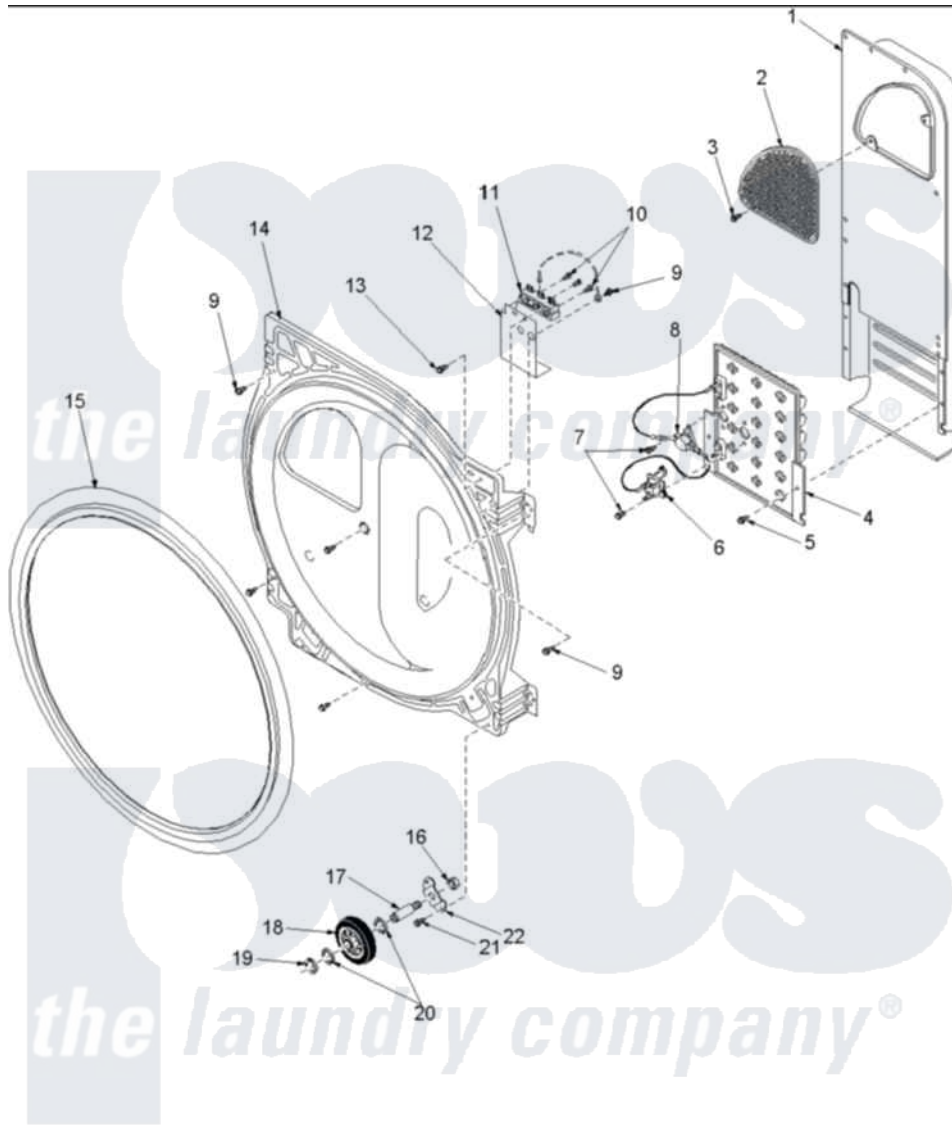

Amana LEA60AW (BOM: PLEA60AW) 07 - REAR BULKHEAD, FELT SEAL & ROLLERS

Amana Residential Amana LEA60AW (BOM: PLEA60AW) Dryer Parts Parts Diagram 07 - REAR BULKHEAD, FELT SEAL & ROLLERS

[Click on the part number to view part](#)

Item	Original Part Number	Replaced By	Status	Part Description
1	503490	503605		Assembly, Heater Duct
2	500074	503605		Assembly, Heater Duct
4	Y503978			Assembly, Heater Kit
5	503688			Screw, 10B-16 X .34 I
6	62600	40113801		Fuse, Thermal
7	23222	3177991		Screw
8	Y62641	W10116735		Thermistor-Fix
10	501285			Screw, No.12 X 9/16-Pla
11	61923			Block, Terminal
12	Y504185			Shield, Terminal Block
13	501285			Screw, No.12 X 9/16-Pla
14	504802		Not Available	BLKHD, REAR (STN STEEL)
15	501801	37001132		Seal, Cylinder
16	56156	358160		Nut
17	56461			Shaft

18	500214	37001042	Assembly, Cylinder Roller
19	23748		Ring, Retaining
20	52549		Washer, 501 ID X3/4 Odx
21	503688		Screw, 10B-16 X .34 I
22	500062	40113601	Assembly, Roller Brkt