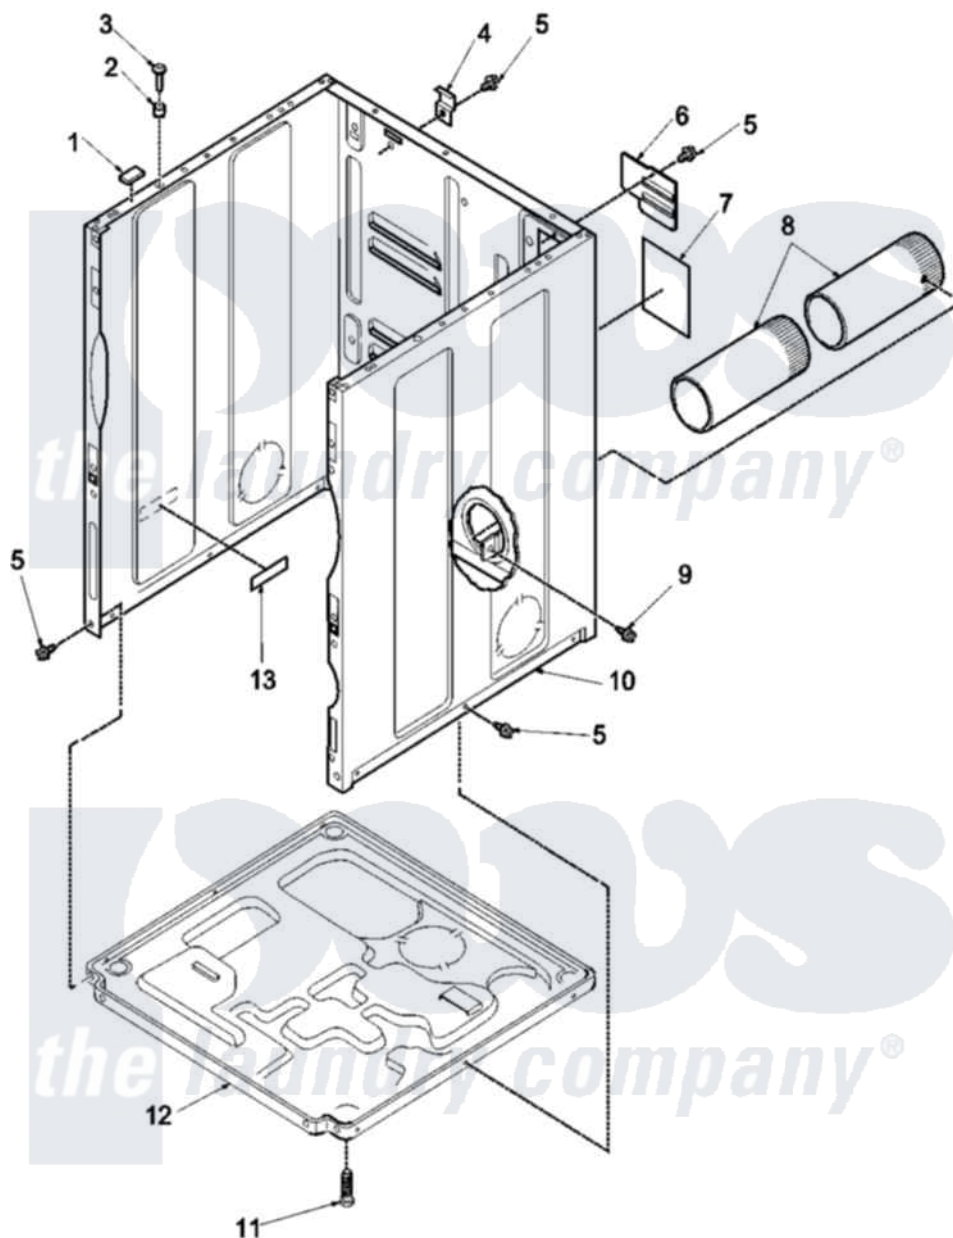

# Amana LEA90AL (BOM: PLEA90AL) 01 - CABINET AND BASE

Amana Residential Amana LEA90AL (BOM: PLEA90AL) Dryer Parts Parts Diagram 01 - CABINET AND BASE  
 Click on the part number to view part

Item	Original Part Number	Replaced By	Status	Part Description
1	<a href="#">Y56128</a>			Pad, Bumper
2	56079	<a href="#">505187</a>		Locator, Panel
4	<a href="#">500003</a>			Hinge, Top
6	<a href="#">503293</a>			Plate, Access Cover
7	500495		Not Available	(GAS MODELS)
8	<a href="#">505518</a>			Duct, Exhaust
10	501688L		Not Available	ASSY, CAB (HOME)
11	<a href="#">Y500101</a>			Leg, Leveling
12	<a href="#">500070</a>			Base, Dryer
13	61294		Not Available	(ELECTRIC MODELS)