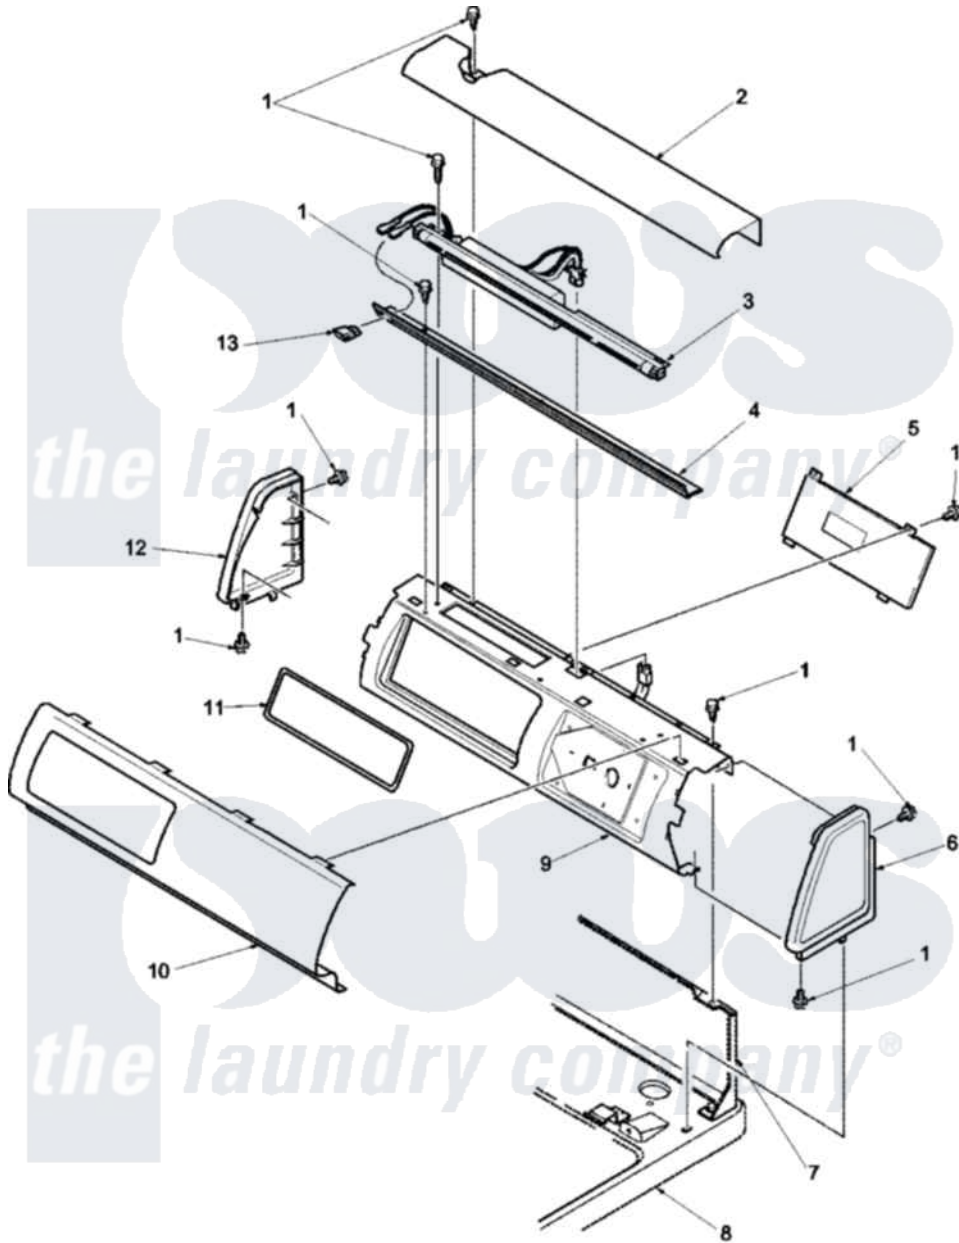

# Amana LEA90AL (BOM: PLEA90AL) 02 - CONTROL PANEL

Amana [Residential Amana LEA90AL \(BOM: PLEA90AL\) Dryer Parts](#) Parts Diagram 02 - CONTROL PANEL  
 Click on the part number to view part

Item	Original Part Number	Replaced By	Status	Part Description
2	500303L		Not Available	COVER, TOP xREPLACE
3	<a href="#">34836</a>			Assembly, Fluorescent Light
4	500308		Not Available	DIFFUSER W/HOLE
5	504184L		Not Available	ASSY, ELECTRONIC CONT
6	34817L		Not Available	PANEL, END-RH
7	Y00000000		Not Available	SEE NOTE SEE NOTE PANEL, HOME HOOD BACK
8	Y00000000		Not Available	SEE NOTE SEE NOTE CABINET, DRYER
9	<a href="#">500301</a>			Bracket, Electronic Control
10	500529L		Not Available	PANEL, GRAPHICS
11	Y500528		Not Available	GASKET, ELECTRONIC CONTROL
12	34818L		Not Available	PANEL, END-LH
13	38424L	<a href="#">38424W</a>		Switch, Rocker