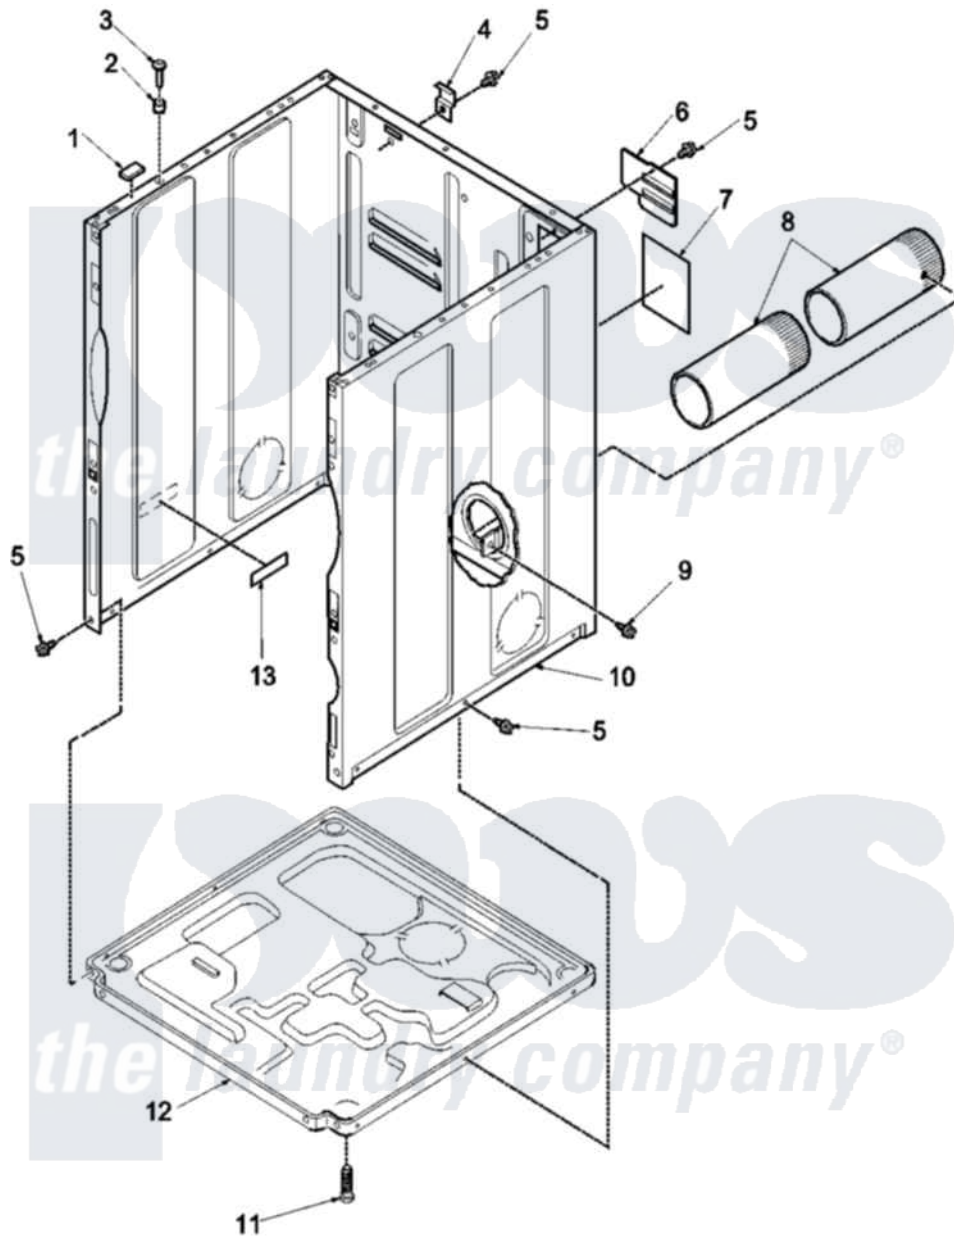

Amana LEA90AW (BOM: PLEA90AW) 01 - CABINET AND BASE

Amana Residential Amana LEA90AW (BOM: PLEA90AW) Dryer Parts Diagram 01 - CABINET AND BASE

Click on the part number to view part

Item	Original Part Number	Replaced By	Status	Part Description
1	Y56128			Pad, Bumper
2	56079	505187		Locator, Panel
4	500003			Hinge, Top
6	503293			Plate, Access Cover
7	500495		Not Available	(GAS MODELS)
8	505518			Duct, Exhaust
10	501688W	37001284		Cabinet As Pack
11	Y500101			Leg, Leveling
12	500070			Base, Dryer
13	61294		Not Available	(ELECTRIC MODELS)