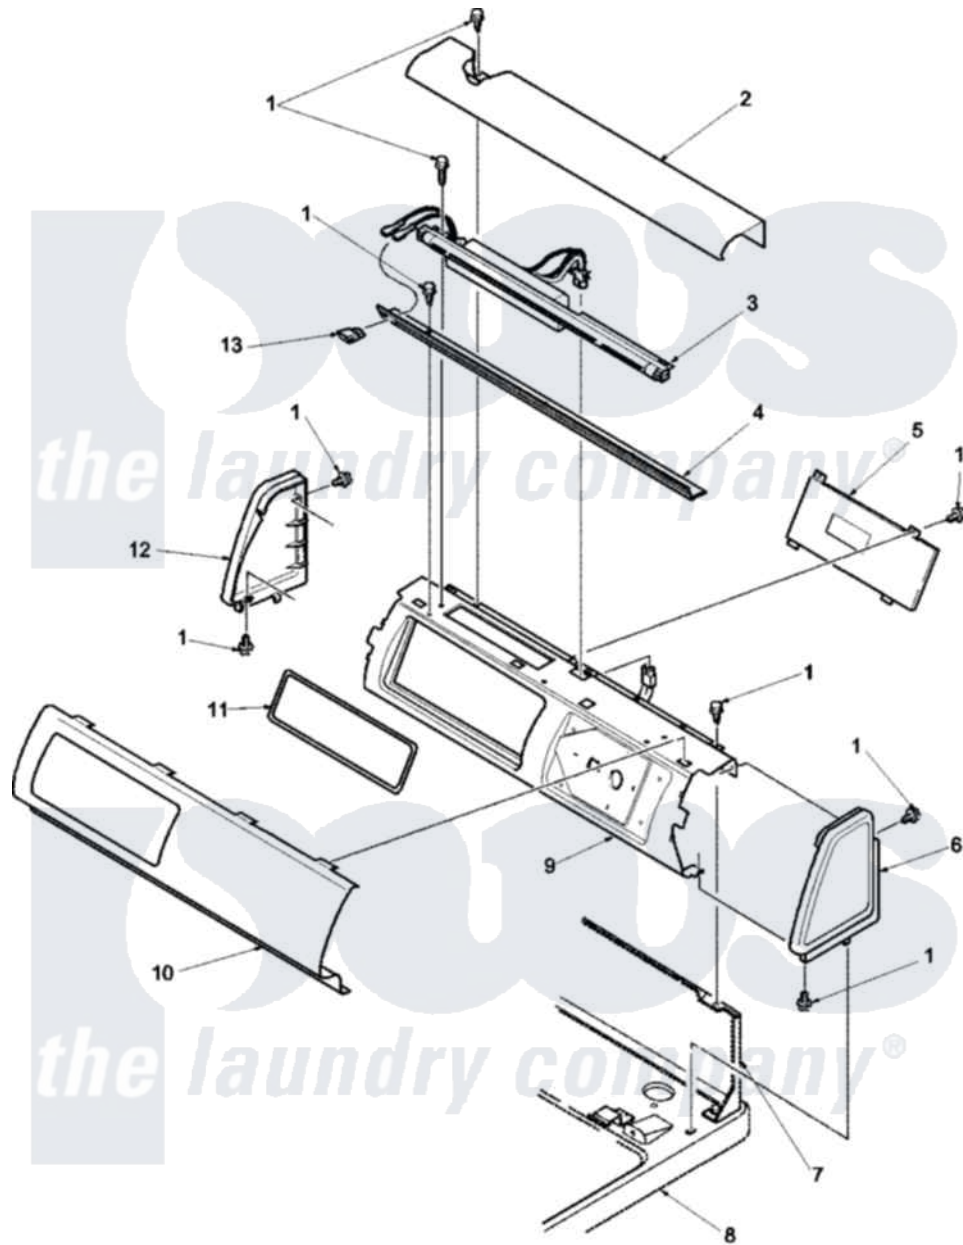

# Amana LEA90AW (BOM: PLEA90AW) 02 - CONTROL PANEL

Amana Residential Amana LEA90AW (BOM: PLEA90AW) Dryer Parts Parts Diagram 02 - CONTROL PANEL  
 Click on the part number to view part

Item	Original Part Number	Replaced By	Status	Part Description
2	<a href="#">500303W</a>			Cover, Top
3	<a href="#">34836</a>			Assembly, Fluorescent Light
4	500308		Not Available	DIFFUSER W/HOLE
5	504184W		Not Available	KIT, ELECTRONIC TIMER
6	34817W		Not Available	PANEL,END-RH
7	Y00000000		Not Available	SEE NOTE SEE NOTE PANEL,HOME HOOD BACK
8	Y00000000		Not Available	SEE NOTE SEE NOTE CABINET,DRYER
9	<a href="#">500301</a>			Bracket, Electronic Control
10	500529W		Not Available	PANEL,GRAPHIC
11	Y500528		Not Available	GASKET,ELECTRONIC CONTROL
12	34818W		Not Available	PANEL,END-LH
13	<a href="#">38424W</a>			Switch, Rocker