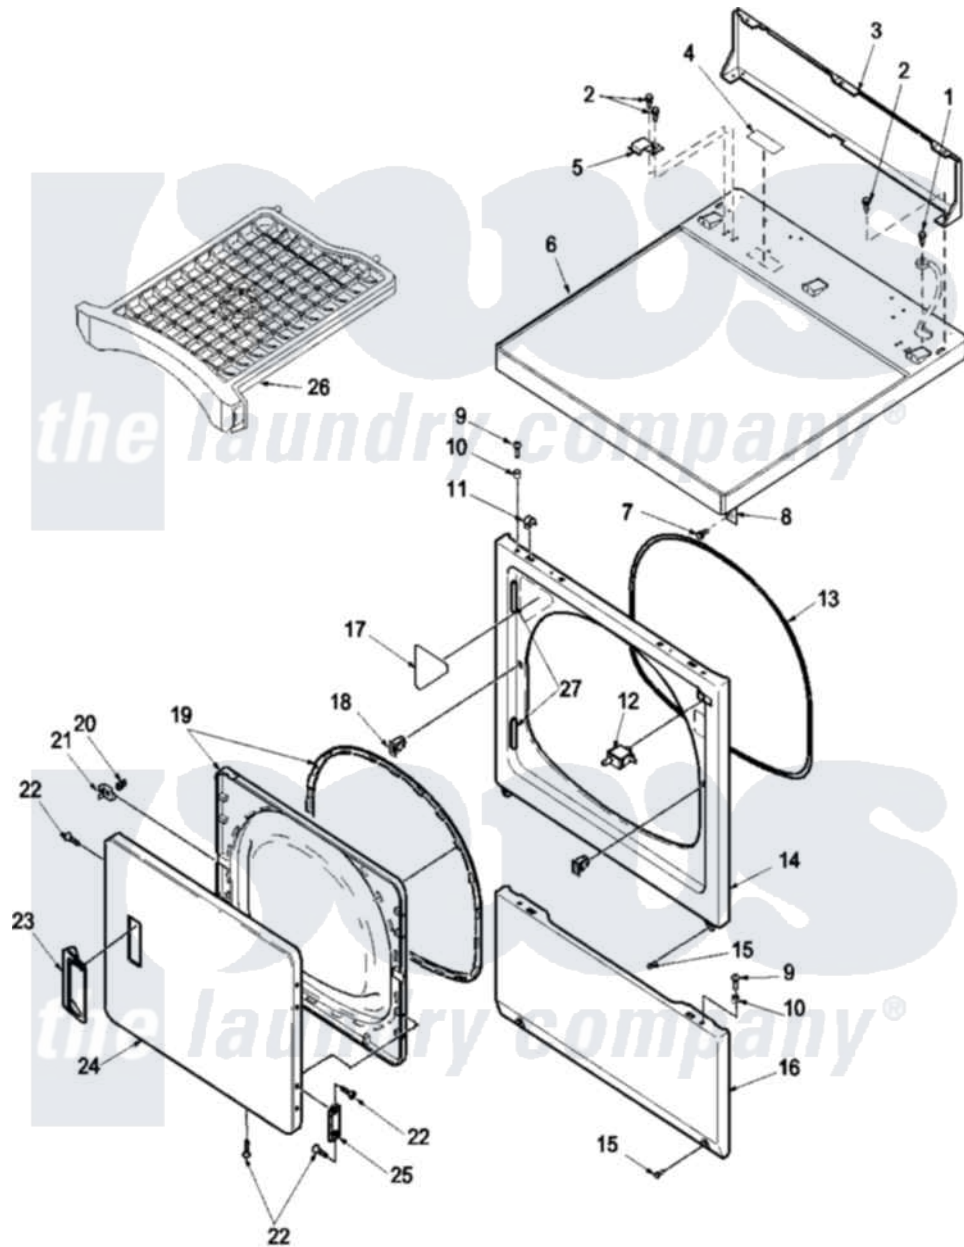

Amana LEA90AW (BOM: PLEA90AW) 03 - DOOR AND FRONT, ACCESS, AND TOP PANELS

Amana Residential Amana LEA90AW (BOM: PLEA90AW) Dryer Parts Parts Diagram 03 - DOOR AND FRONT, ACCESS, AND TOP PANELS
 Click on the part number to view part

Item	Original Part Number	Replaced By	Status	Part Description
1	503688			Screw, 10B-16 X .34 I
3	500343		Not Available	PANEL,BACK(HOME HOOD)
4	24903R4		Not Available	STICKER
5	Y503876			Clip, Hold Down
6	500085W	37001027		Panel, Top
8	500084	40130801		Bracket, Top Mount
9	32671	Y014874		Screw, Idler Arm And Sleeve
10	505187			Locator, Panel
11	56080	22001650		Fastener, Spring
12	Y504570	W10169313		Switch-Dor
13	504005	511056		Seal Front Panel
14	503639W	503656WP		Panel, Front
16	503648W	40045301WP		Panel, Access
17	500281		Not Available	STICKER
18	54660	LA-1003		Door Catch Kit

19	503643W	37001028	Seal And Liner, Assembly
20	500039	510181	Strike Doormetal
21	500223	40116201	Bracket, Door Strike
23	503646W	R9800012	Pull, Door
24	503642W	12002136	Door Handle
25	Y503676		Hinge, Door And Top
26	Y504105	Y504105A	Rack-Dry
27	503126		Plug, Hinge Hole