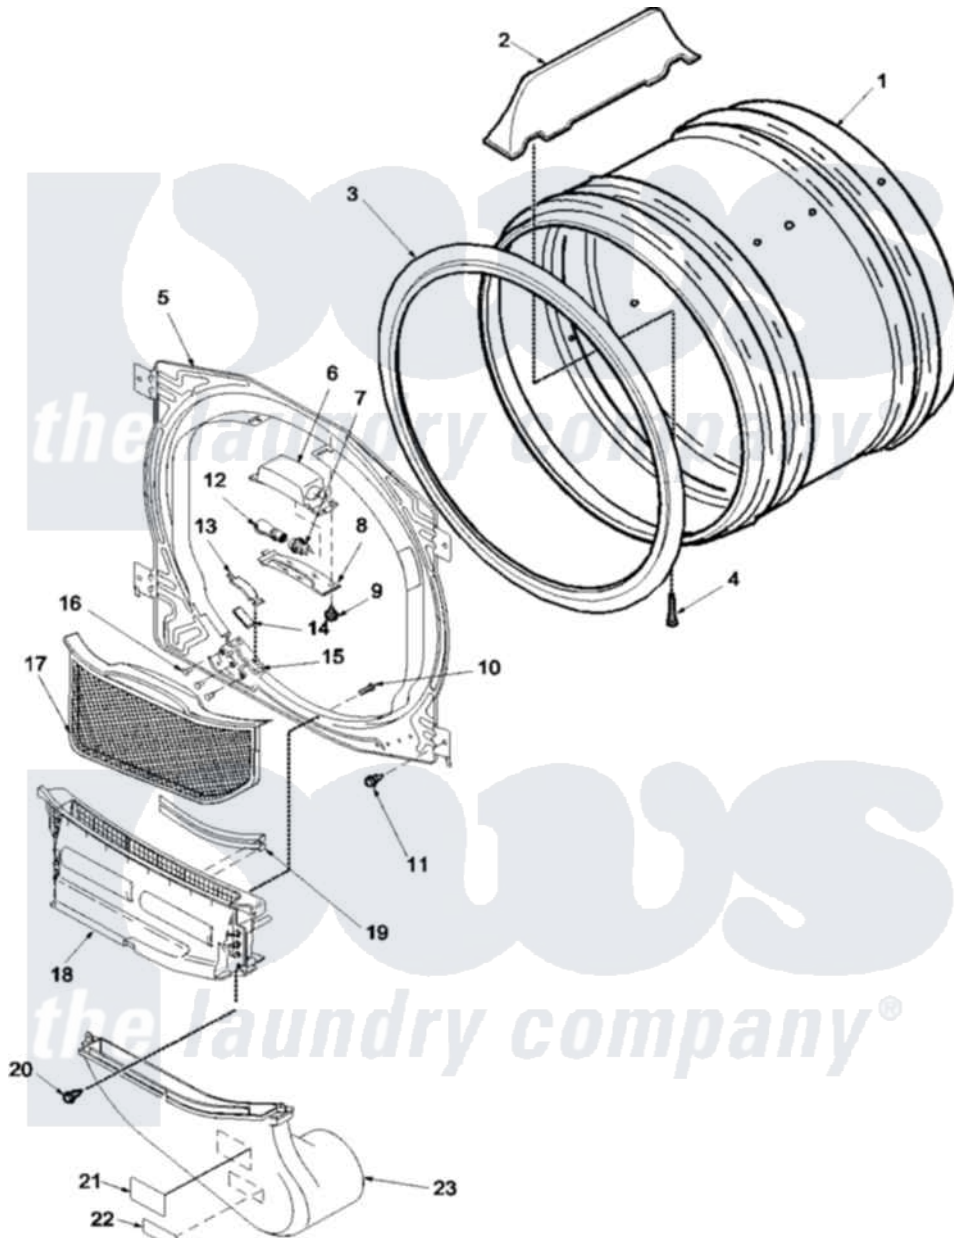

Amana LEA90AW (BOM: PLEA90AW) 04 - F BULKHEAD, AIR DUCT, SEAL AND CYLINDER

Amana Residential Amana LEA90AW (BOM: PLEA90AW) Dryer Parts Parts Diagram 04 - F BULKHEAD, AIR DUCT, SEAL AND CYLINDER
 Click on the part number to view part

Item	Original Part Number	Replaced By	Status	Part Description
1	Y504468		Not Available	ASSY CYLINDER
2	503703	12002559		Baffle Kit
3	501801	37001132		Seal, Cylinder
4	Y62588			Screw, 10BT-12 X 1 Tap
5	503616W	503616WP		Assembly, Frt Bulkhead
6	503622	Y504452		Light Assembly
7	504458	Y504452		Light Assembly
8	Y503623	40094301		Lens, Light
9	500227	505295		Screw, No.8ab-16 x 3/4 PH
12	Y60954	67001316		Bulb, Light
13	501553	37001298		Glide- Dry
14	500121	510189		Pad Felt
15	37001036			Bracket, Cylinder Glide
16	37001031	3370225		Screw
17	Y503627	37001142		Filter, Lint