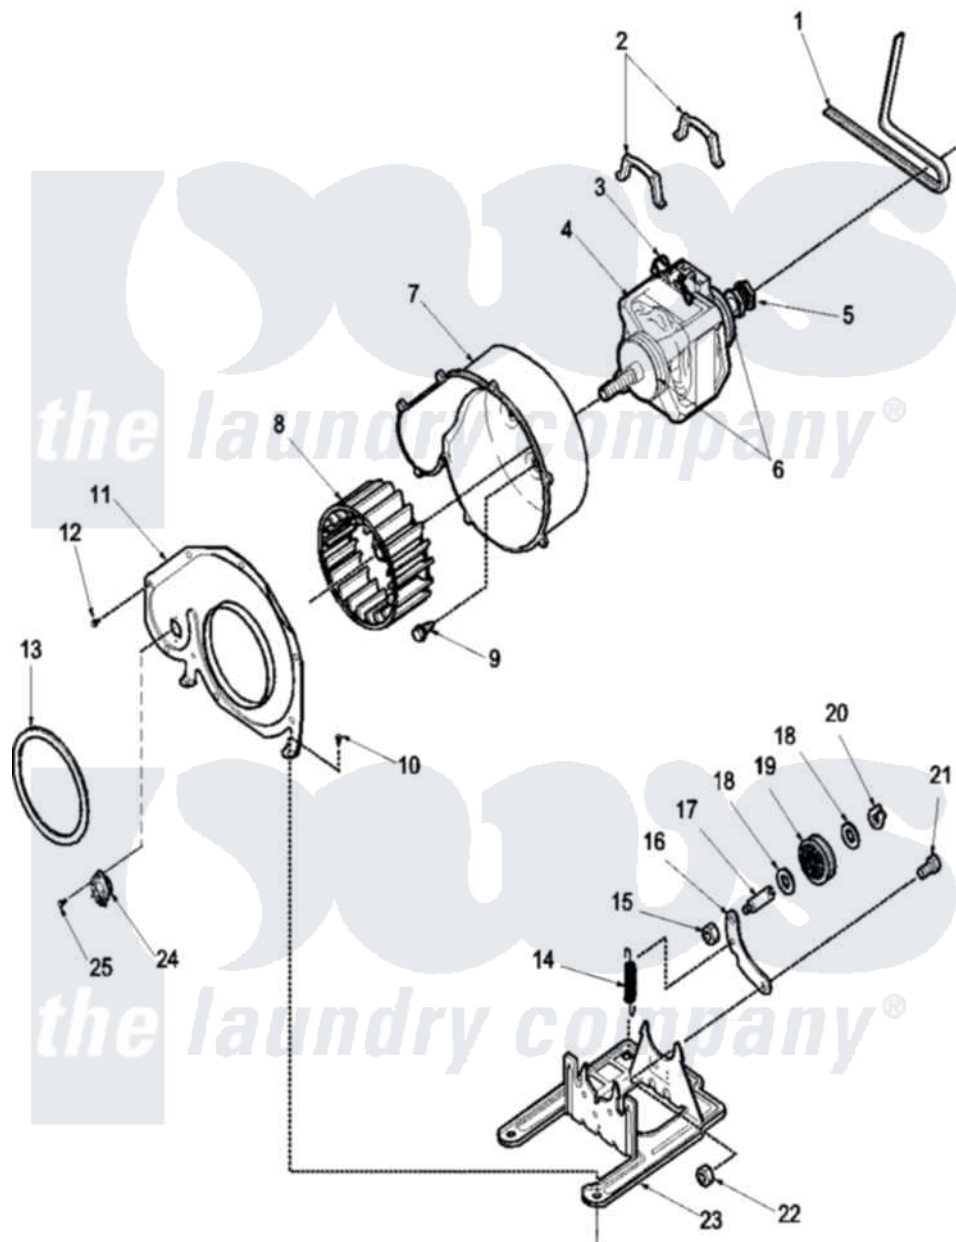

Amana LEA90AW (BOM: PLEA90AW) 06 - MOTOR AND FAN ASSEMBLIES

Amana Residential Amana LEA90AW (BOM: PLEA90AW) Dryer Parts Parts Diagram 06 - MOTOR AND FAN ASSEMBLIES

[Click on the part number to view part](#)

Item	Original Part Number	Replaced By	Status	Part Description
1	59174	40111201		Belt, Cylinder
2	Y58047	660658		Clamp, Motor Mounting 343481 685441
3	500218		Not Available	SWITCH, MOTOR
4	502368	2200376		Motor
5	500011			Pulley, Motor
6	590P3			Motor Hub Ring Kit
7	56020			Housing, Blower
8	56000	510139P		Assembly Blower Fan Package
11	500078	511969P		Kit Blower Housing And Cover
12	31260			Screw, No.8 X 3/8 Ind H
13	504018	37001119		Seal, Blower Housing
14	56076			Spring, Idler
15	56156	358160		Nut

16	500910	37001144	Assembly- Idler
17	56461		Shaft
18	52549		Washer, 501 ID X3/4 Odx
19	Y54414		Assembly, Wheel And Bearing
20	23748		Ring, Retaining
21	500824		Screw, 1/4-20 Unc Hex
22	56156	358160	Nut
23	503613		Mount, Motor
24	59500		Assembly, Thermistor
25	Y33561	489464	Screw
NI	500269	37001287	Assembly, Idler Lever/Shaft/Pulley