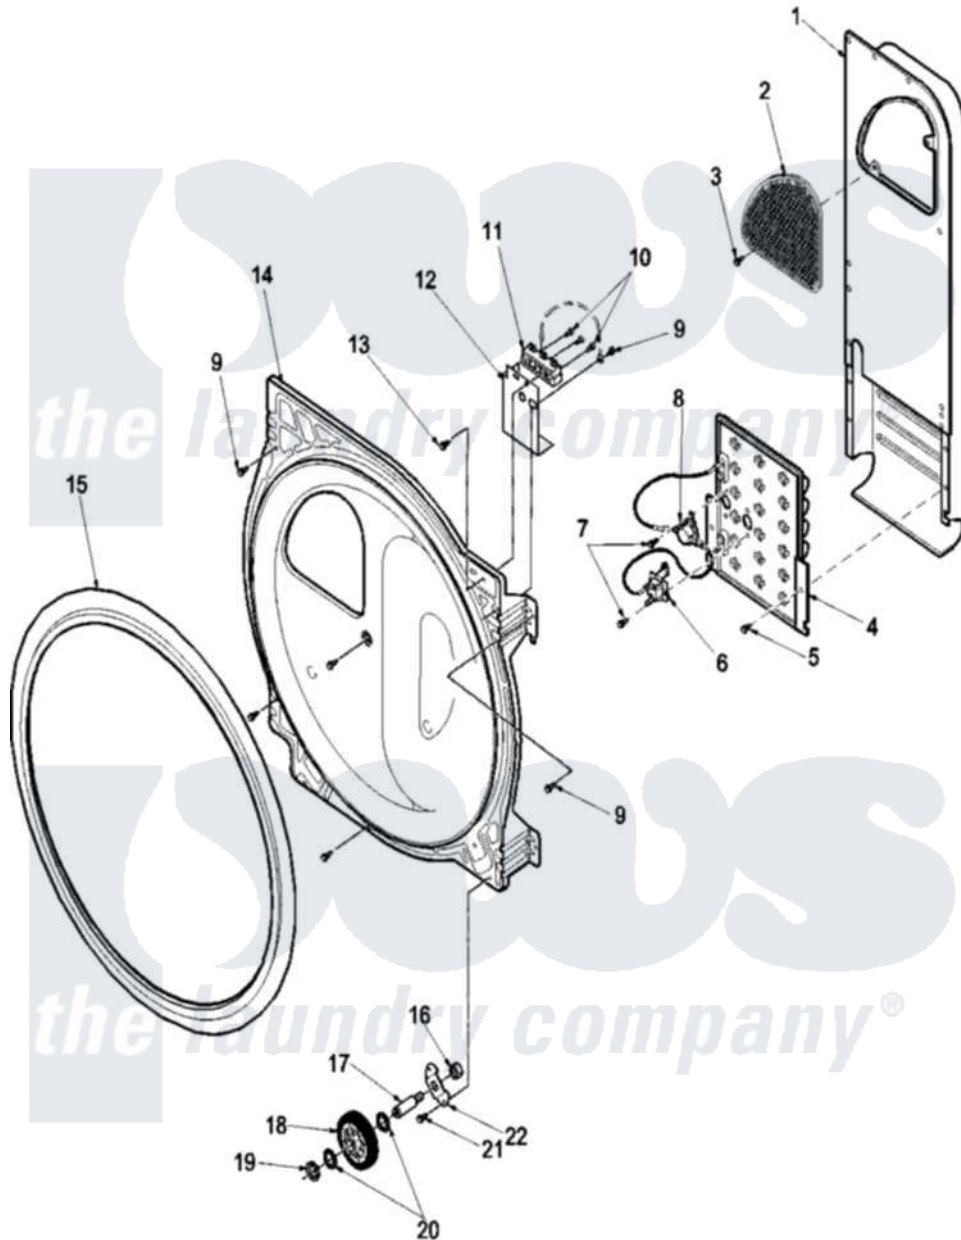

Amana LEA90AW (BOM: PLEA90AW) 07 - R BULKHEAD, SEAL, ROLLERS, AND AIR DUCT

Amana Residential Amana LEA90AW (BOM: PLEA90AW) Dryer Parts Parts Diagram 07 - R BULKHEAD, SEAL, ROLLERS, AND AIR DUCT
 Click on the part number to view part

Item	Original Part Number	Replaced By	Status	Part Description
1	503605			Assembly, Heater Duct
2	500074	503605		Assembly, Heater Duct
4	Y503978			Assembly, Heater Kit
6	62600	40113801		Fuse, Thermal
8	Y62641	W10116735		Thermistor-Fix
10	Y61199	3400094		Screw, 10-32 X 3/8
11	61923			Block, Terminal
12	Y504185			Shield, Terminal Block
13	501285			Screw, No.12 X 9/16-Pla
14	504802		Not Available	BLKHD, REAR (STN STEEL)
15	501801	37001132		Seal, Cylinder
16	56156	358160		Nut
17	56461			Shaft
18	500214	37001042		Assembly, Cylinder Roller
19	23748			Ring, Retaining