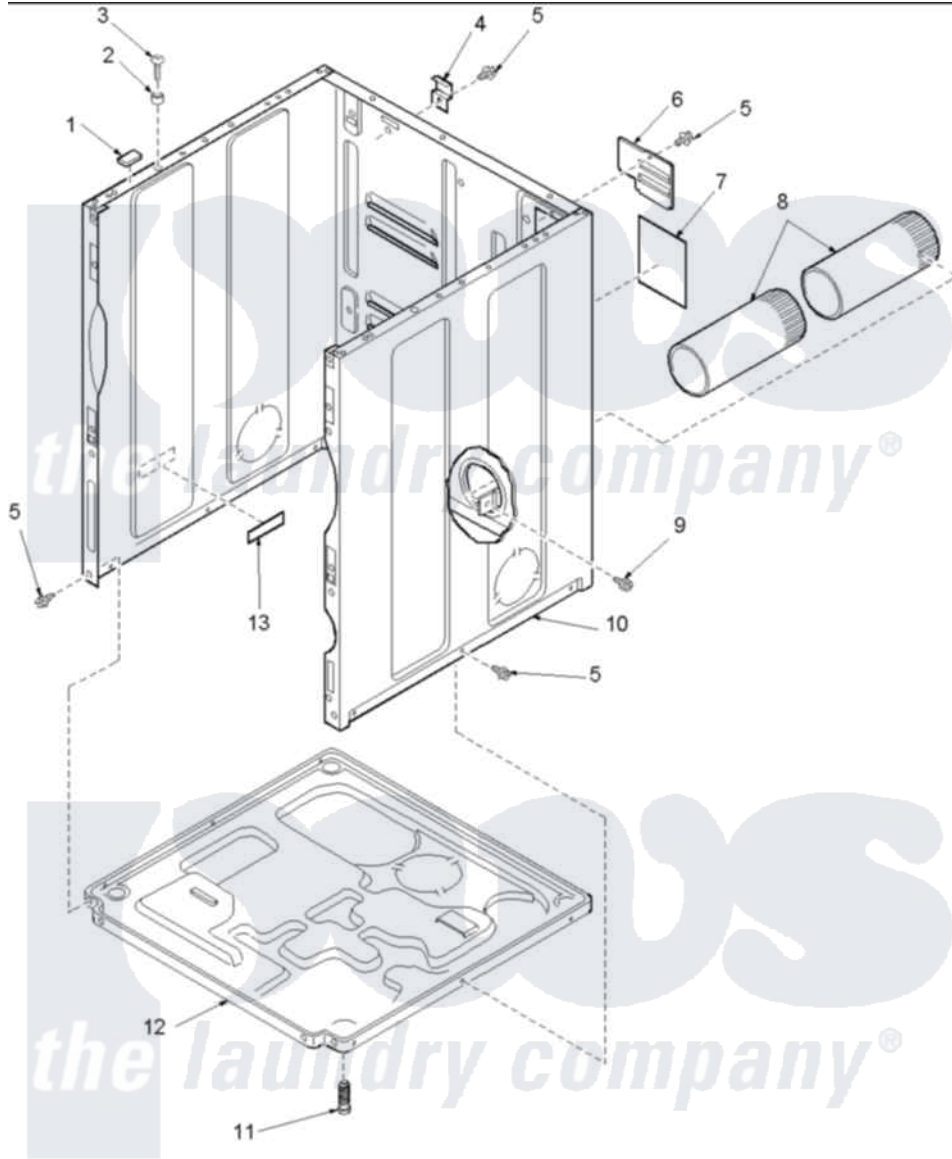

Amana LEC10AW (BOM: PLEC10AW) 01 - CABINET AND BASE

Amana Residential Amana LEC10AW (BOM: PLEC10AW) Dryer Parts Parts Diagram 01 - CABINET AND BASE
 Click on the part number to view part

Item	Original Part Number	Replaced By	Status	Part Description
1	Y56128			Pad, Bumper
2	505187			Locator, Panel
3	32671	Y014874		Screw, Idler Arm And Sleeve
4	500003			Hinge, Top
6	500114	510903		Plate Access Panel
7	501289		Not Available	(ELECTRIC MODELS)
8	505518			Duct, Exhaust
9	503688			Screw, 10B-16 X .34 I
10	501688W	37001284		Cabinet As Pack
11	Y500101			Leg, Leveling
12	500070			Base, Dryer
13	61294		Not Available	(ELECTRIC MODELS)