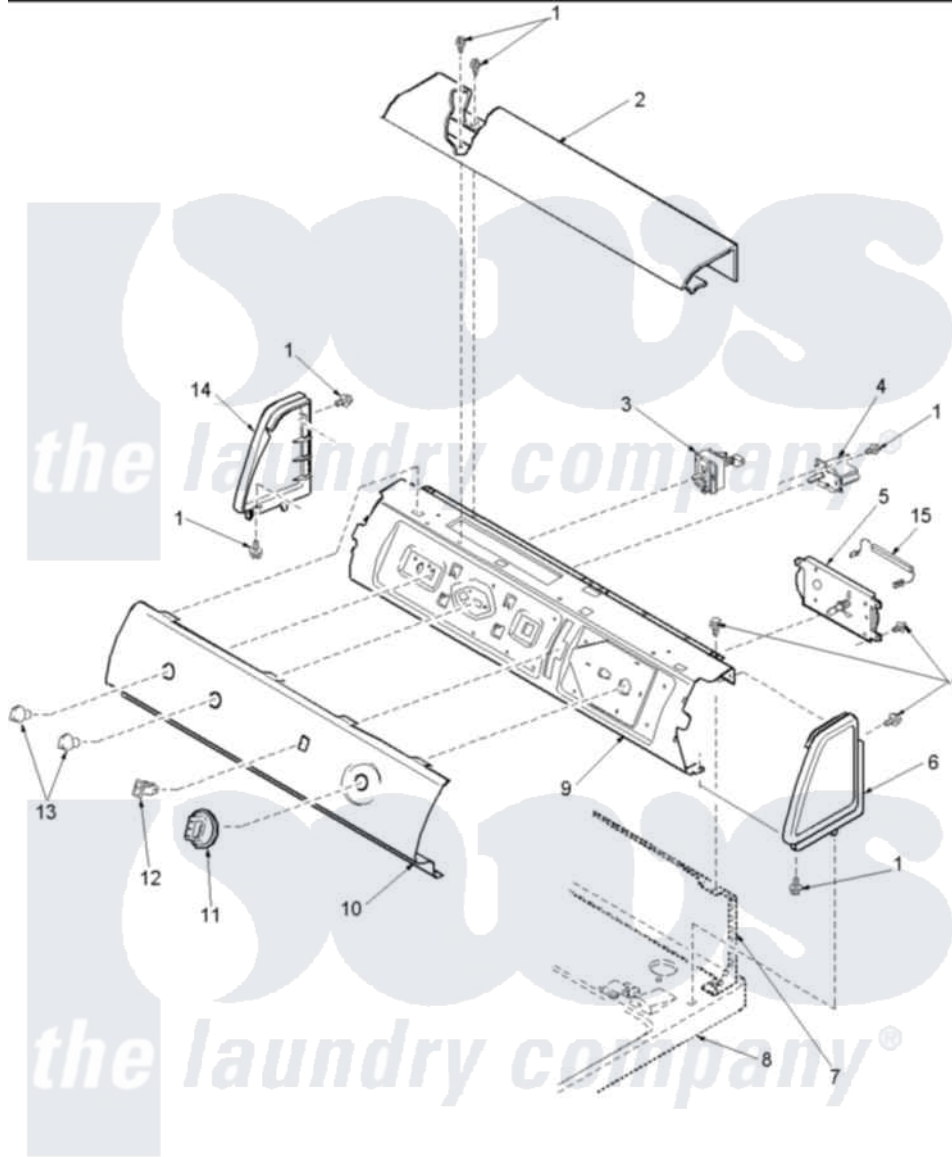

Amana LEC10AW (BOM: PLEC10AW) 02 - CONTROL PANEL

Amana Residential Amana LEC10AW (BOM: PLEC10AW) Dryer Parts Parts Diagram 02 - CONTROL PANEL
 Click on the part number to view part

Item	Original Part Number	Replaced By	Status	Part Description
2	503674W			Cover, Top
5	505472			Timer, 3 Cycle
6	504008W		Not Available	CAP-END RH
9	503901		Not Available	PANEL,SUPPORT CONTROL (MECH)
10	503591W			Panel, Graphic
11	502220W			Knob, Timer
14	504009W	40012702W		Endcap
15	504775			Resistor,