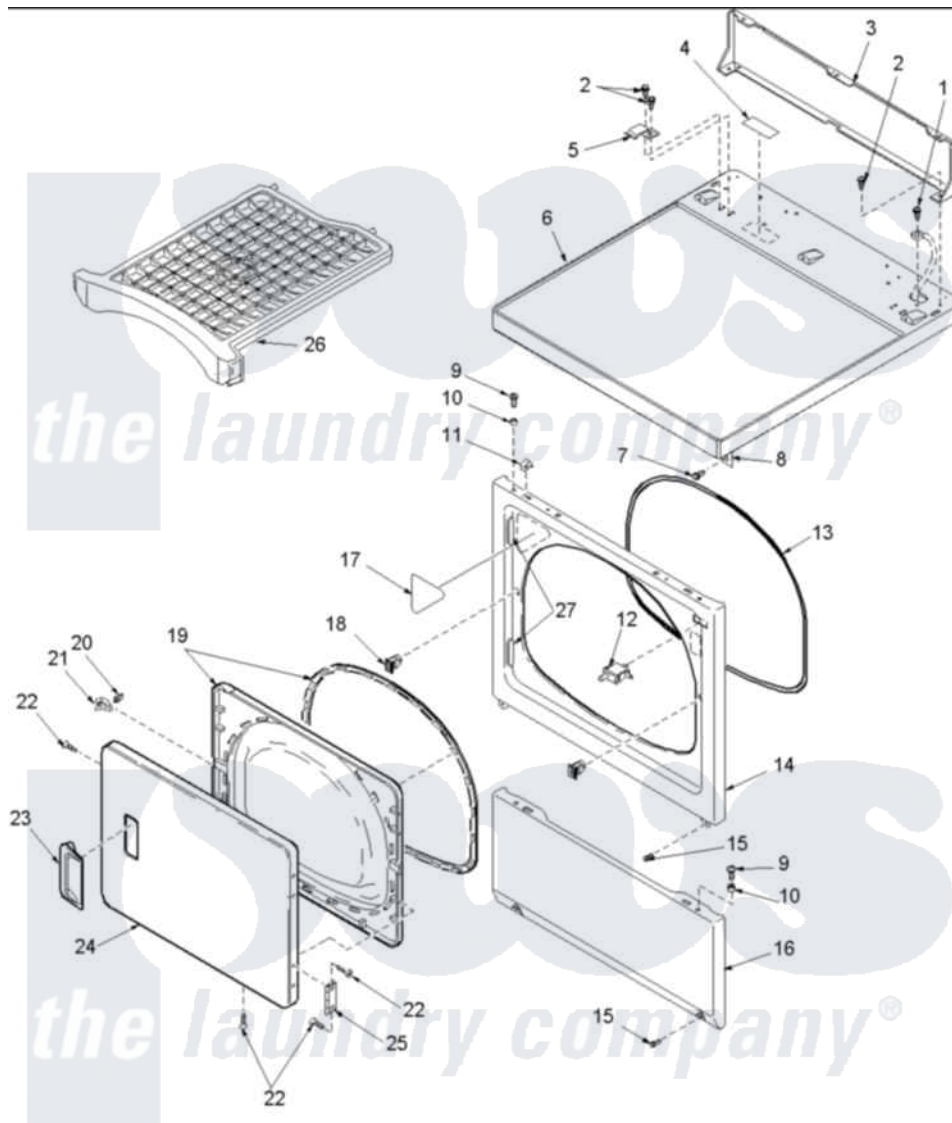

Amana LEC10AW (BOM: PLEC10AW) 03 - DOOR AND FRONT, ACCESS, AND TOP PANELS

Amana [Residential Amana LEC10AW \(BOM: PLEC10AW\) Dryer Parts](#) Parts Diagram 03 - DOOR AND FRONT, ACCESS, AND TOP PANELS
 Click on the part number to view part

Item	Original Part Number	Replaced By	Status	Part Description
1	503688			Screw, 10B-16 X .34 I
2	501086	90767		Screw, 8A X 3/8 HeX Washer Head Tapping
3	500343		Not Available	PANEL,BACK(HOME HOOD)
4	24903R4		Not Available	STICKER
5	Y503876			Clip, Hold Down
6	500085W	37001027		Panel, Top
7	503661	27001200		Screw
8	500084	40130801		Bracket, Top Mount
9	32671	Y014874		Screw, Idler Arm And Sleeve
10	505187			Locator, Panel
11	56080	22001650		Fastener, Spring
12	Y504570	W10169313		Switch-Dor
13	504005	511056		Seal Front Panel
14	503639W	503656WP		Panel, Front