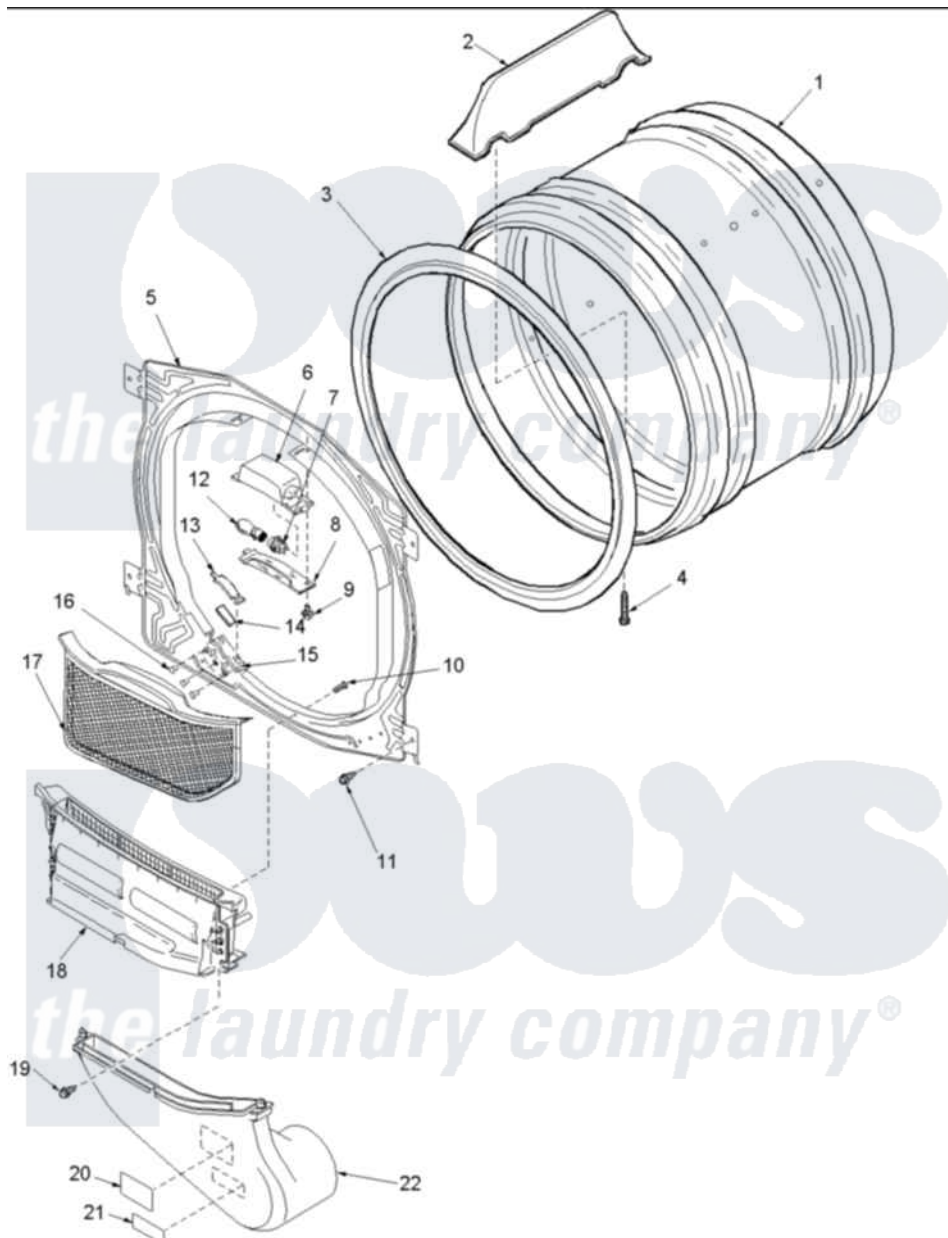

Amana LEC10AW (BOM: PLEC10AW) 04 - FRONT BULKHEAD, AIR DUCT & CYLINDER

Amana Residential Amana LEC10AW (BOM: PLEC10AW) Dryer Parts Parts Diagram 04 - FRONT BULKHEAD, AIR DUCT & CYLINDER

[Click on the part number to view part](#)

Item	Original Part Number	Replaced By	Status	Part Description
1	504467W	504467WP		Cylinder Assembly
2	503703	12002559		Baffle Kit
3	501801	37001132		Seal, Cylinder
4	Y62588			Screw, 10BT-12 X 1 Tap
5	503756W			Assembly, Blkh Front CO
13	Y501676	37001298		Glide- Dry
14	500092	510189		Pad Felt
15	37001036			Bracket, Cylinder Glide
16	37001031	3370225		Screw
17	Y503627	37001142		Filter, Lint
18	Y504203	37001141		Air Duct Assembly
19	501285			Screw, No.12 X 9/16-Pla
20	500049		Not Available	STICKER
21	56259		Not Available	STICKER
22	Y503626	37001141		Air Duct Assembly