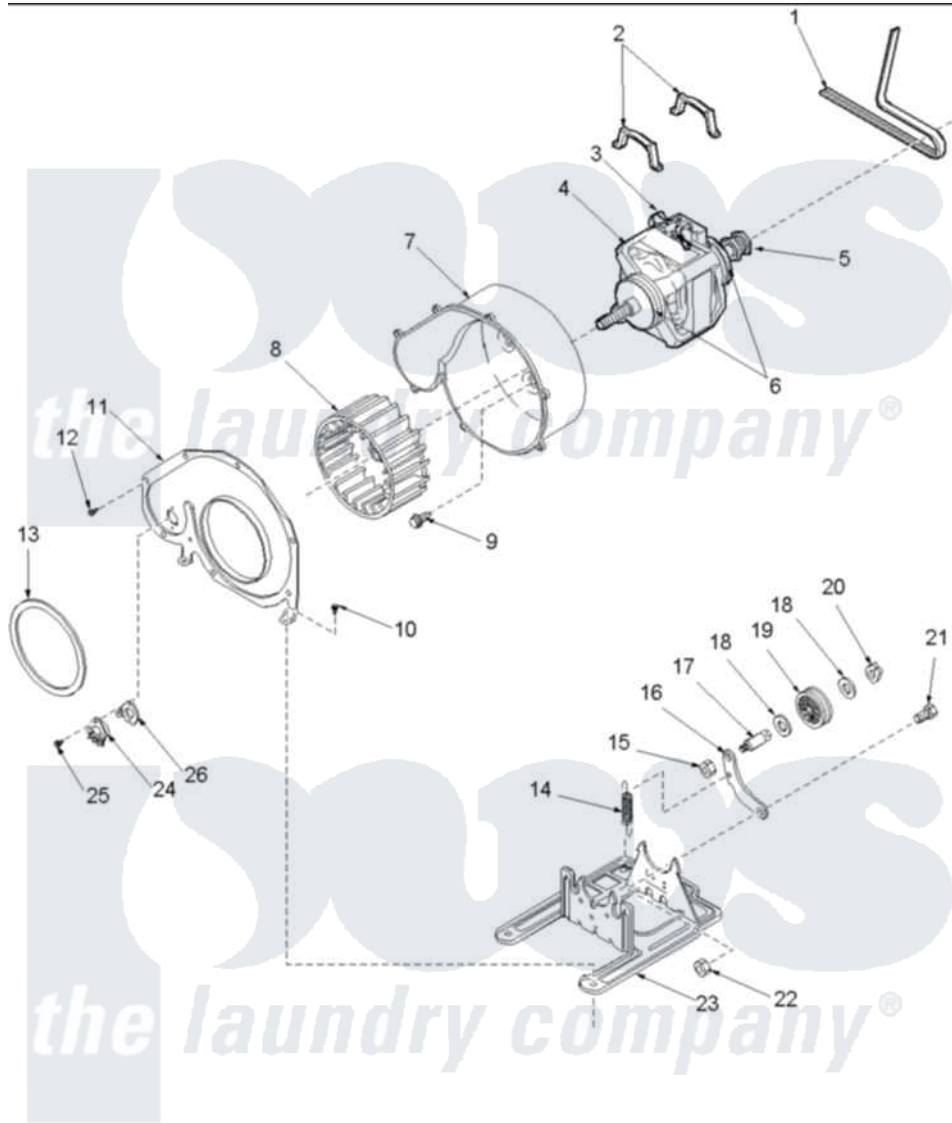

Amana LEC10AW (BOM: PLEC10AW) 06 - MOTOR AND FAN ASSEMBLIES

Amana Residential Amana LEC10AW (BOM: PLEC10AW) Dryer Parts Parts Diagram 06 - MOTOR AND FAN ASSEMBLIES

Click on the part number to view part

Item	Original Part Number	Replaced By	Status	Part Description
1	59174	40111201		Belt, Cylinder
2	Y58047	660658		Clamp, Motor Mounting 343481 685441
3	501218		Not Available	MOTOR SWITCH (DOES NOT INCLUDE THERMAL PROT
4	502368	2200376		Motor
5	500011			Pulley, Motor
6	590P3			Motor Hub Ring Kit
7	56020			Housing, Blower
8	56000	510139P		Assembly Blower Fan Package
9	Y31645	27001200		Screw
10	503661	27001200		Screw
11	500078	511969P		Kit Blower Housing And Cover
12	31260			Screw, No.8 X 3/8 Ind H
13	504018	37001119		Seal, Blower Housing

14	56076		Spring, Idler
15	56156	358160	Nut
16	500910	37001144	Assembly- Idler
17	56461		Shaft
18	52549		Washer, 501 ID X3/4 Odx
19	Y54414		Assembly, Wheel And Bearing
20	23748		Ring, Retaining
21	500824		Screw, 1/4-20 Unc Hex
22	56156	358160	Nut
23	503613		Mount, Motor
24	Y504514		Thermostat
25	Y33561	489464	Screw
NI	500269	37001287	Assembly, Idler Lever/Shaft/Pulley
"	57637		Assembly, Lead-In Cord