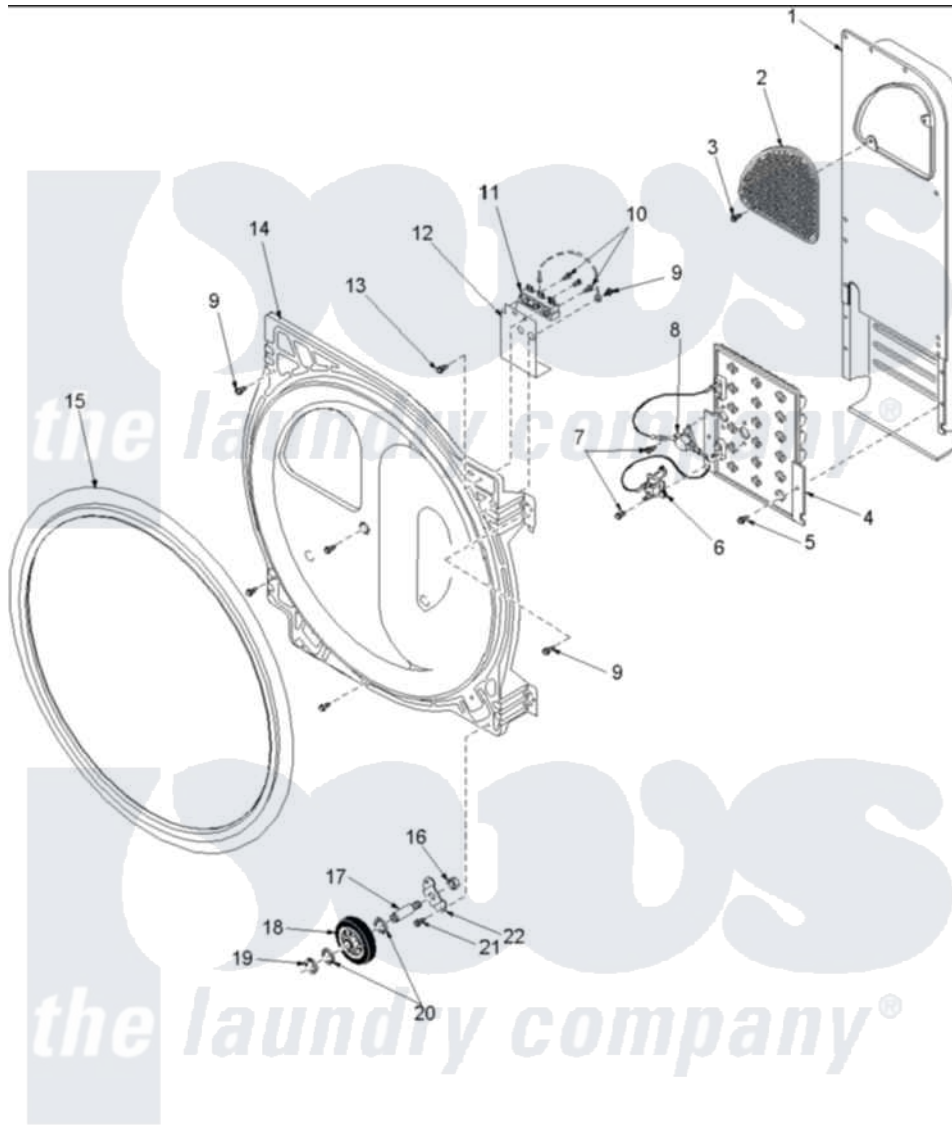

Amana LEC10AW (BOM: PLEC10AW) 07 - REAR BULKHEAD, FELT SEAL & ROLLERS

Amana Residential Amana LEC10AW (BOM: PLEC10AW) Dryer Parts Parts Diagram 07 - REAR BULKHEAD, FELT SEAL & ROLLERS

[Click on the part number to view part](#)

Item	Original Part Number	Replaced By	Status	Part Description
1	503490	503605		Assembly, Heater Duct
2	500074	503605		Assembly, Heater Duct
4	61195	61927		Heater Assembly
5	503688			Screw, 10B-16 X .34 I
6	62600	40113801		Fuse, Thermal
7	23222	3177991		Screw
8	Y62641	W10116735		Thermistor-Fix
10	501285			Screw, No.12 X 9/16-Pla
11	61923			Block, Terminal
12	Y504185			Shield, Terminal Block
13	501285			Screw, No.12 X 9/16-Pla
14	504801W	502614WP		Bulkhead, Rear
15	501801	37001132		Seal, Cylinder
16	56156	358160		Nut
17	56461			Shaft

18	500214	37001042	Assembly, Cylinder Roller
19	23748		Ring, Retaining
20	52549		Washer, 501 ID X3/4 Odx
21	503688		Screw, 10B-16 X .34 I
22	500062	40113601	Assembly, Roller Brkt