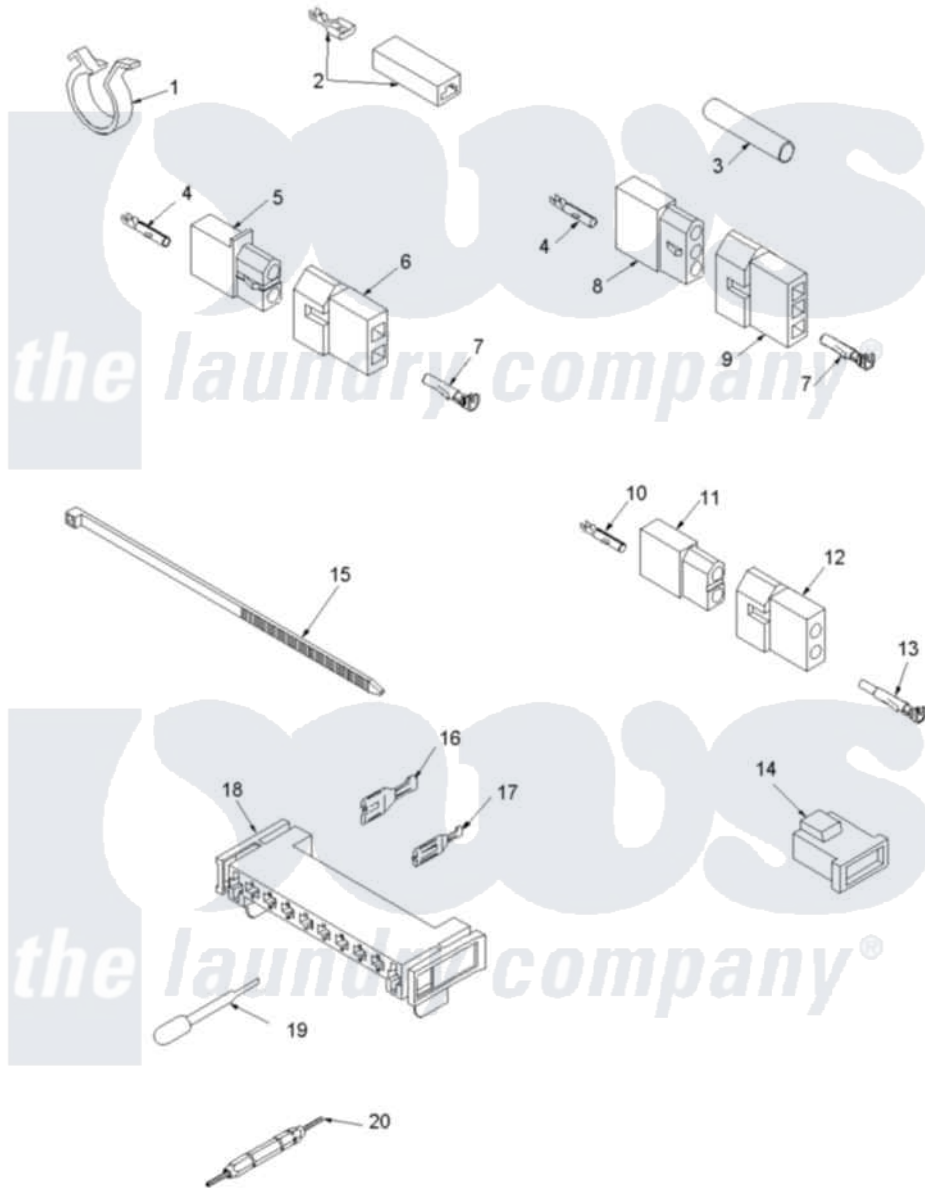

Amana LEC10AW (BOM: PLEC10AW) 09 - TERMINALS AND MOTOR CONNECTION BLOCK

Amana Residential Amana LEC10AW (BOM: PLEC10AW) Dryer Parts Parts Diagram 09 - TERMINALS AND MOTOR CONNECTION BLOCK

[Click on the part number to view part](#)

Item	Original Part Number	Replaced By	Status	Part Description
1	504034			Clip, Wire
2	Y00237			Terminal-Female 1/4 ((1) 12 GAuge Wire Or(2) 18 GA
3	Y21365	503670		Sleeve Insulator
4	Y00117	5011-XX		093 Female Socket
5	56451			Receptacle, 2 Circuit
6	56448			Terminal Block Plug
7	Y00116			Terminal, Pin-Male
8	23039	697780		Receptacle,
9	23040			Plug-3 Circuit
10	00130			Terminal, Pin-1/8 Femal
11	56265			Receptacle, 2 Circuit
12	56266			Plug
13	Y00127			Terminal, Pin-1/8 Male
14	58800		Not Available	CONNECTOR-3 CIRCUIT (3