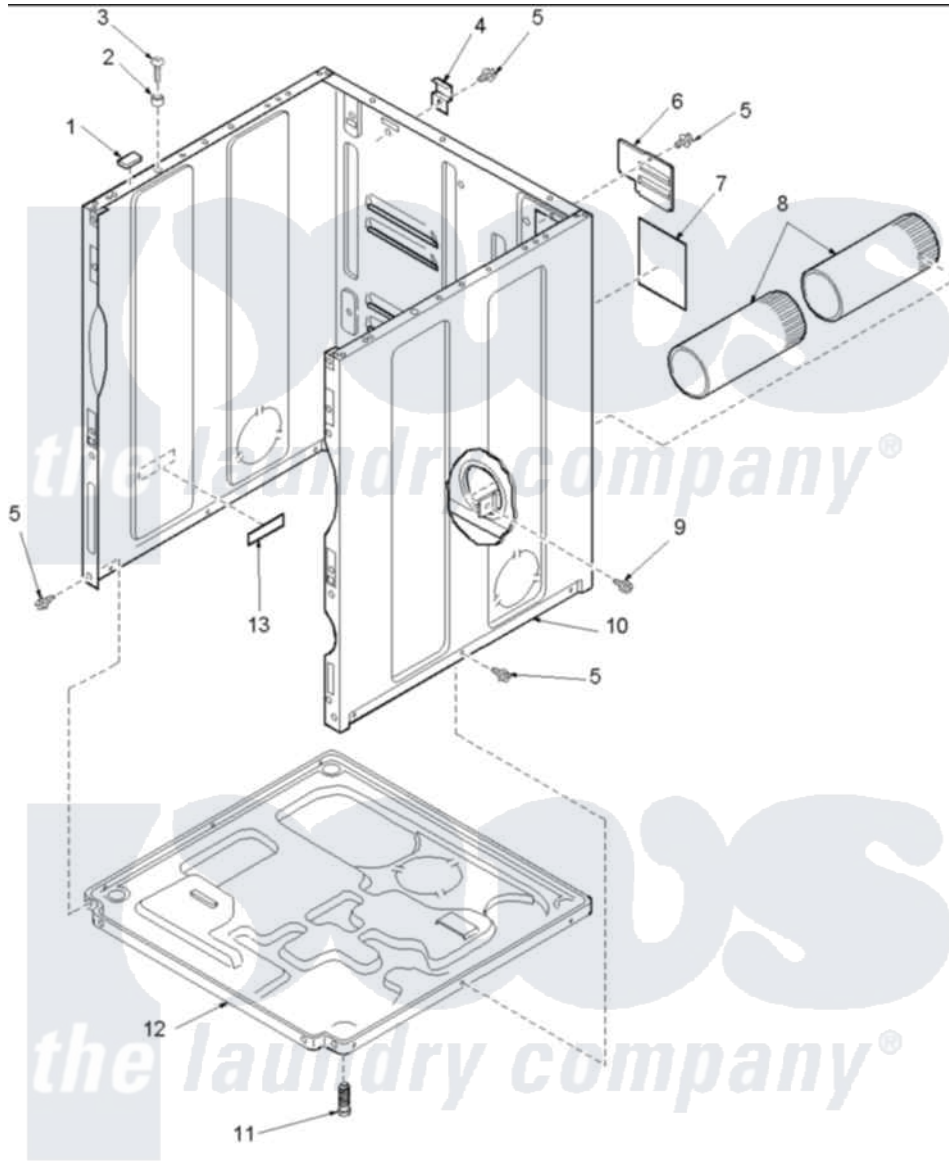

Amana LEC20AW (BOM: PLEC20AW) 01 - CABINET AND BASE

Amana Residential Amana LEC20AW (BOM: PLEC20AW) Dryer Parts Parts Diagram 01 - CABINET AND BASE
 Click on the part number to view part

Item	Original Part Number	Replaced By	Status	Part Description
1	Y56128			Pad, Bumper
2	505187			Locator, Panel
3	32671	Y014874		Screw, Idler Arm And Sleeve
4	500003			Hinge, Top
6	500114	510903		Plate Access Panel
7	501289		Not Available	(ELECTRIC MODELS)
8	505518			Duct, Exhaust
9	503688			Screw, 10B-16 X .34 I
10	501688W	37001284		Cabinet As Pack
11	Y500101			Leg, Leveling
12	500070			Base, Dryer
13	61294		Not Available	(ELECTRIC MODELS)