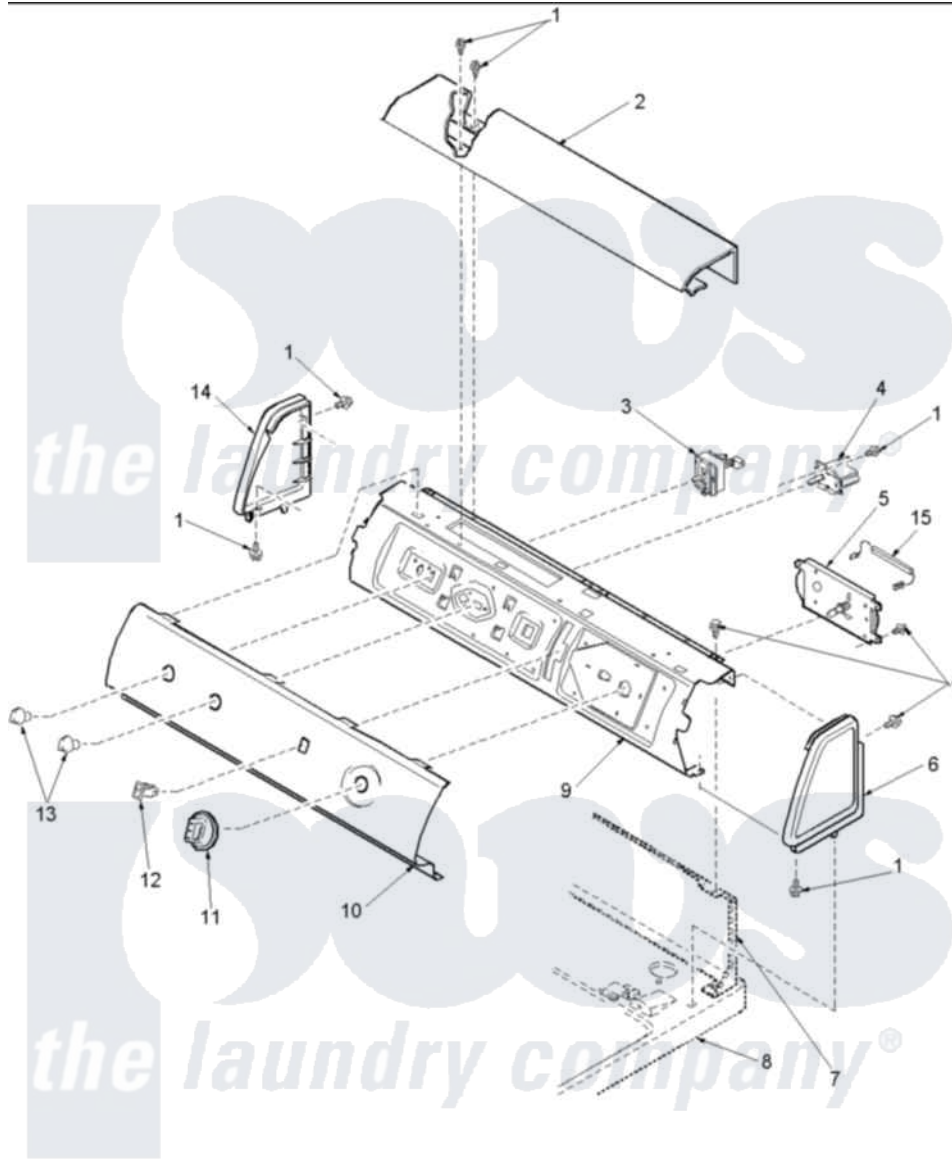

# Amana LEC20AW (BOM: PLEC20AW) 02 - CONTROL PANEL

Amana Residential Amana LEC20AW (BOM: PLEC20AW) Dryer Parts Parts Diagram 02 - CONTROL PANEL  
 Click on the part number to view part

Item	Original Part Number	Replaced By	Status	Part Description
2	<a href="#">503674W</a>			Cover, Top
3	<a href="#">Y503997</a>			Switch, Fabric Selector
5	505473	<a href="#">505797P</a>		Kit Timer And Harness
6	504008W		Not Available	CAP-END RH
9	503901		Not Available	PANEL,SUPPORT CONTROL (MECH)
10	503592W		Not Available	PANEL, GRAPHIC
11	<a href="#">502220W</a>			Knob, Timer
13	<a href="#">36701W</a>			Knob
14	504009W	<a href="#">40012702W</a>		Endcap
15	<a href="#">504775</a>			Resistor,