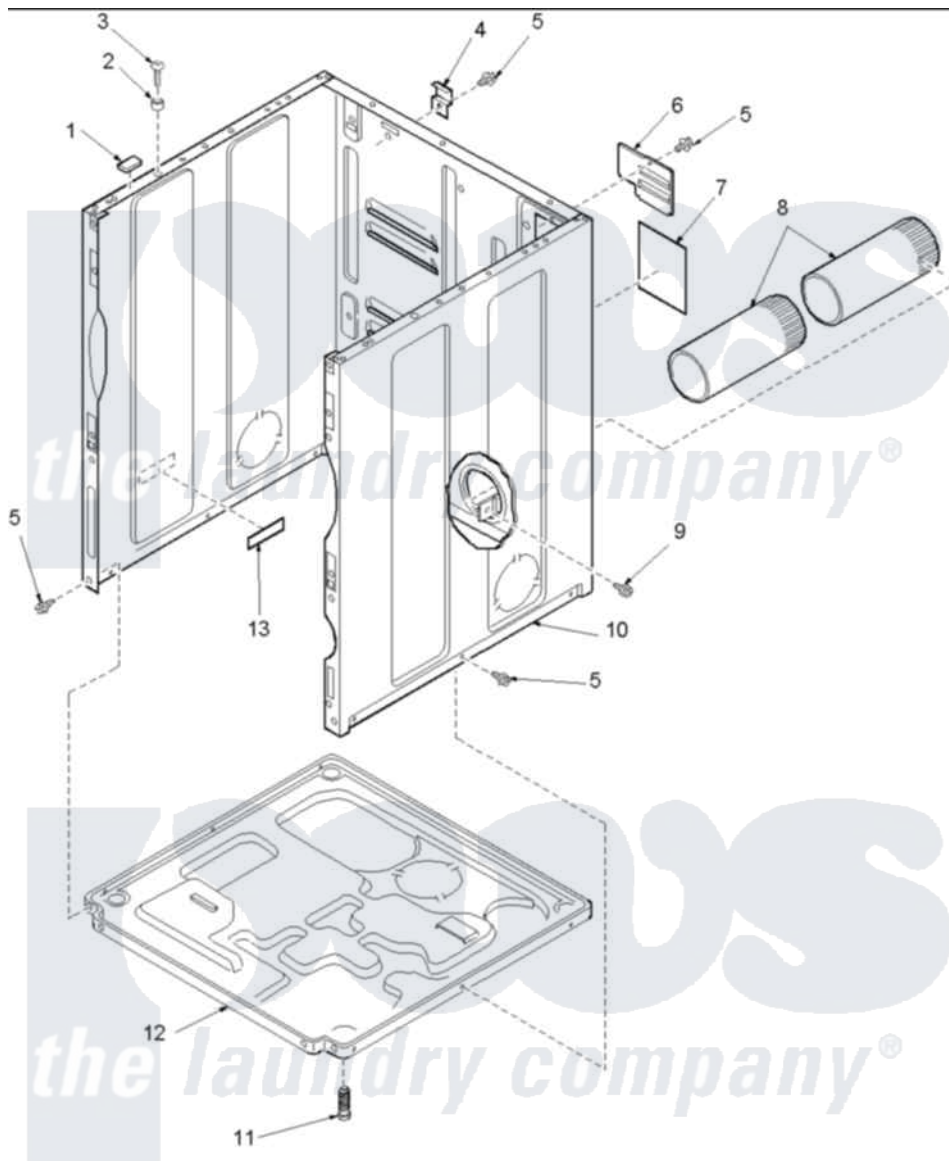

# Amana LEC30AW (BOM: PLEC30AW) 01 - CABINET AND BASE

Amana Residential Amana LEC30AW (BOM: PLEC30AW) Dryer Parts Parts Diagram 01 - CABINET AND BASE  
 Click on the part number to view part

Item	Original Part Number	Replaced By	Status	Part Description
1	<a href="#">Y56128</a>			Pad, Bumper
2	<a href="#">505187</a>			Locator, Panel
3	32671	<a href="#">Y014874</a>		Screw, Idler Arm And Sleeve
4	<a href="#">500003</a>			Hinge, Top
6	500114	<a href="#">510903</a>		Plate Access Panel
7	501289		Not Available	(ELECTRIC MODELS)
8	<a href="#">505518</a>			Duct, Exhaust
9	<a href="#">503688</a>			Screw, 10B-16 X .34 I
10	501688W	<a href="#">37001284</a>		Cabinet As Pack
11	<a href="#">Y500101</a>			Leg, Leveling
12	<a href="#">500070</a>			Base, Dryer
13	61294		Not Available	(ELECTRIC MODELS)