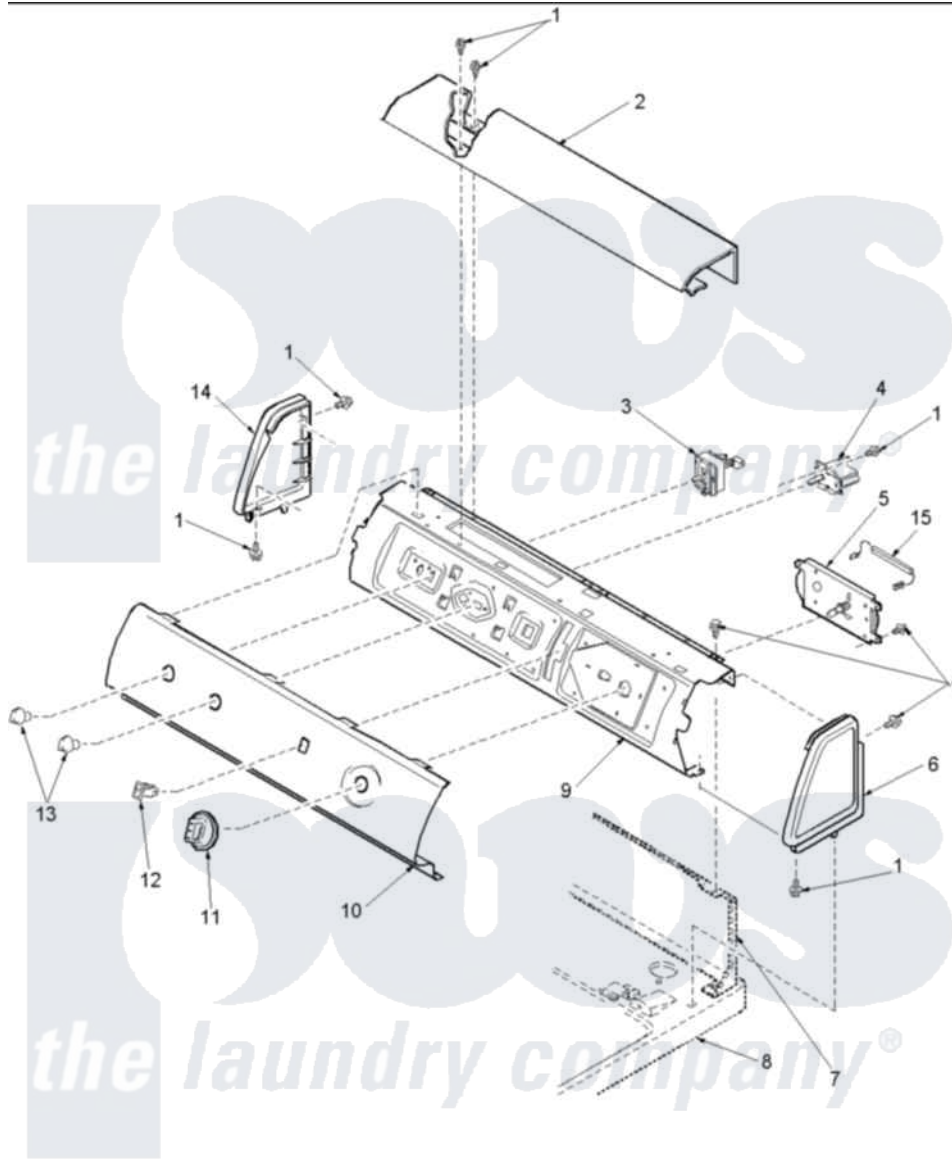

Amana LEC30AW (BOM: PLEC30AW) 02 - CONTROL PANEL

Amana Residential Amana LEC30AW (BOM: PLEC30AW) Dryer Parts Parts Diagram 02 - CONTROL PANEL
 Click on the part number to view part

Item	Original Part Number	Replaced By	Status	Part Description
2	503674W			Cover, Top
3	Y503997			Switch, Fabric Selector
4	504102	40070501		Buzzer, Adjustable
5	505474	505474P		Timer
6	504008W		Not Available	CAP-END RH
9	503901		Not Available	PANEL,SUPPORT CONTROL (MECH)
10	503595W		Not Available	PANEL, GRAPHIC
11	502220W			Knob, Timer
13	36701W			Knob
14	504009W	40012702W		Endcap
15	504775			Resistor,