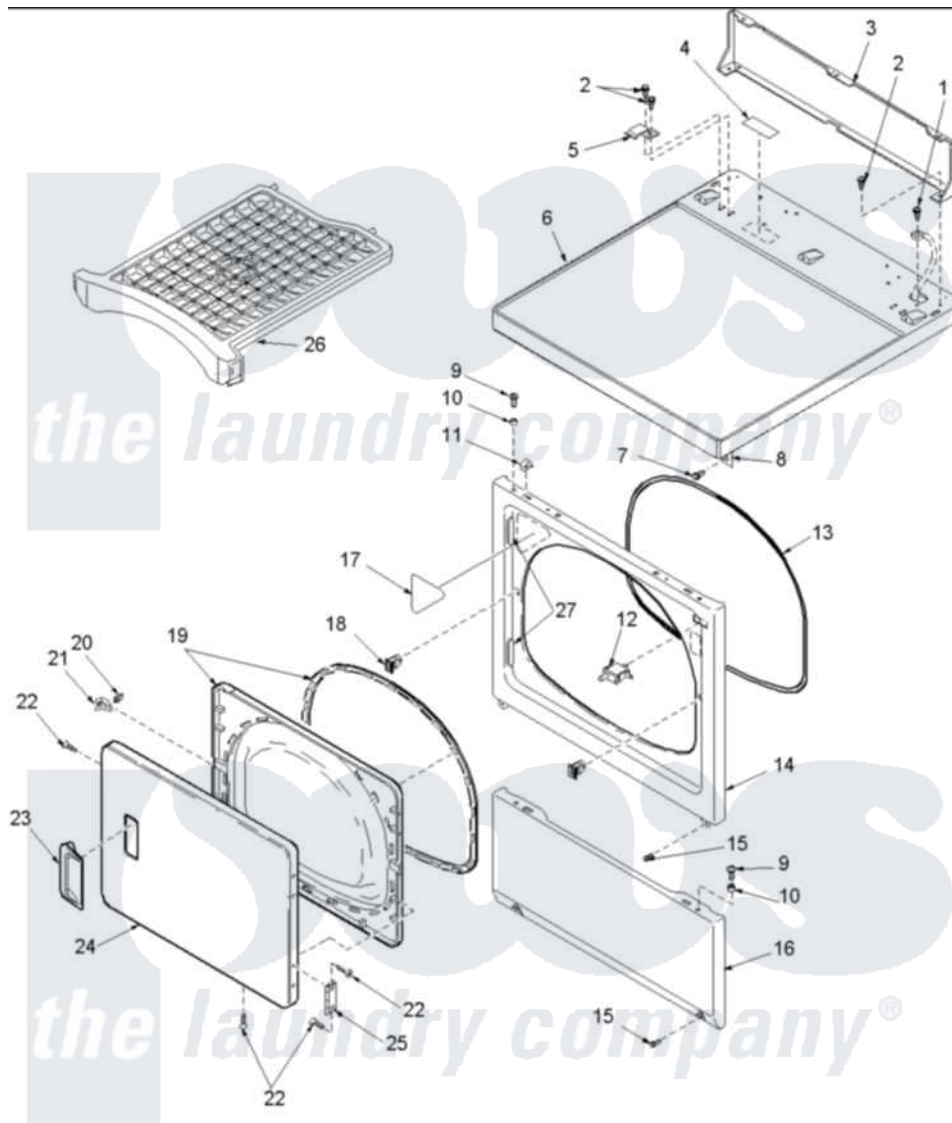

Amana LEC30AW (BOM: PLEC30AW) 03 - DOOR AND FRONT, ACCESS, AND TOP PANELS

Amana [Residential Amana LEC30AW \(BOM: PLEC30AW\) Dryer Parts](#) Parts Diagram 03 - DOOR AND FRONT, ACCESS, AND TOP PANELS
 Click on the part number to view part

Item	Original Part Number	Replaced By	Status	Part Description
1	503688			Screw, 10B-16 X .34 I
2	501086	90767		Screw, 8A X 3/8 HeX Washer Head Tapping
3	500343		Not Available	PANEL,BACK(HOME HOOD)
4	24903R4		Not Available	STICKER
5	Y503876			Clip, Hold Down
6	500085W	37001027		Panel, Top
7	503661	27001200		Screw
8	500084	40130801		Bracket, Top Mount
9	32671	Y014874		Screw, Idler Arm And Sleeve
10	505187			Locator, Panel
11	56080	22001650		Fastener, Spring
12	Y504570	W10169313		Switch-Dor
13	504005	511056		Seal Front Panel
14	503639W	503656WP		Panel, Front