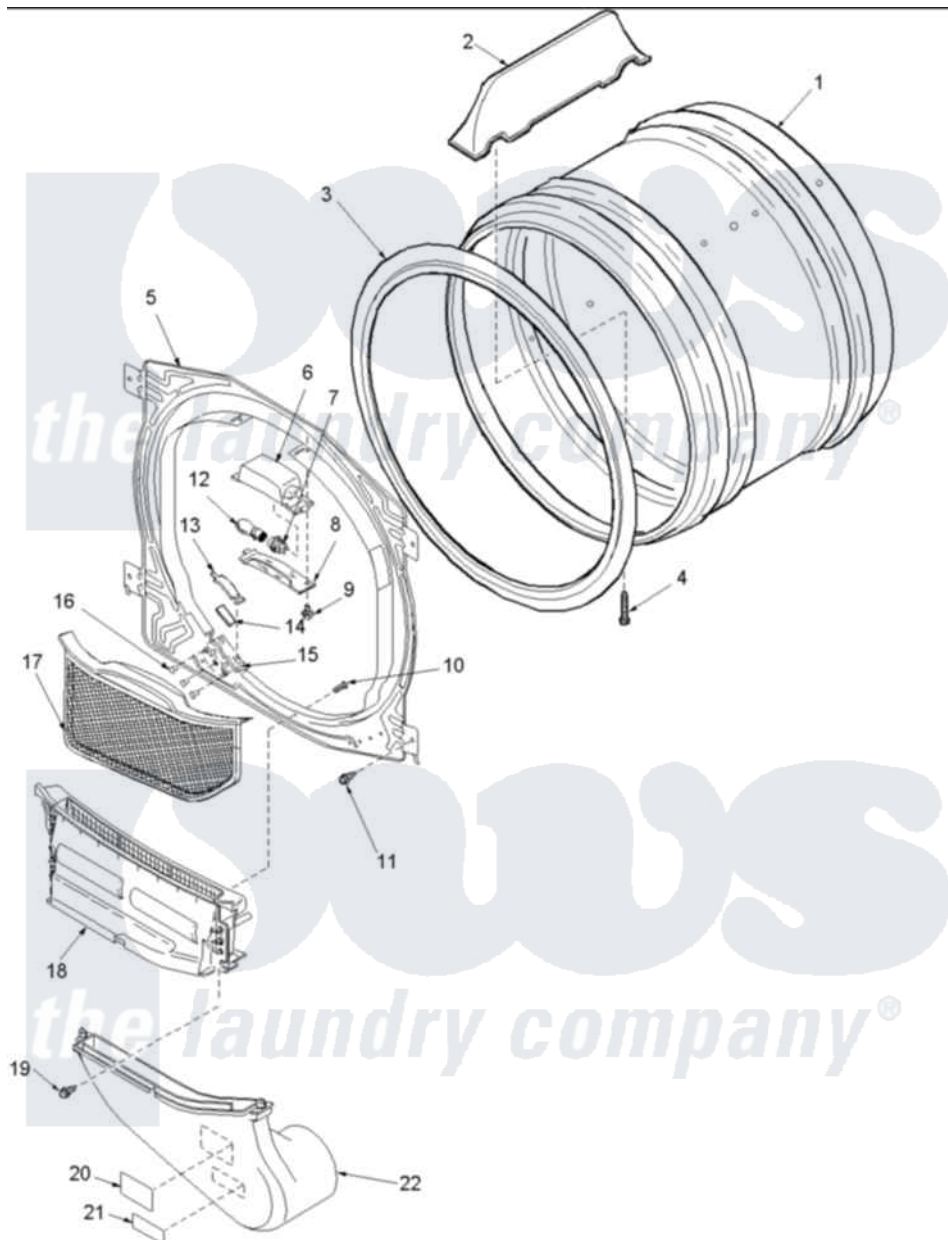

Amana LEC30AW (BOM: PLEC30AW) 04 - FRONT BULKHEAD, AIR DUCT & CYLINDER

Amana Residential Amana LEC30AW (BOM: PLEC30AW) Dryer Parts Parts Diagram 04 - FRONT BULKHEAD, AIR DUCT & CYLINDER

[Click on the part number to view part](#)

Item	Original Part Number	Replaced By	Status	Part Description
1	504467W	504467WP		Cylinder Assembly
2	503703	12002559		Baffle Kit
3	501801	37001132		Seal, Cylinder
4	Y62588			Screw, 10BT-12 X 1 Tap
5	503756W			Assembly, Blkhd Front CO
13	Y501676	37001298		Glide- Dry
14	500092	510189		Pad Felt
15	37001036			Bracket, Cylinder Glide
16	37001031	3370225		Screw
17	Y503627	37001142		Filter, Lint
18	Y504203	37001141		Air Duct Assembly
19	501285			Screw, No.12 X 9/16-Pla
20	500049		Not Available	STICKER
21	56259		Not Available	STICKER
22	Y503626	37001141		Air Duct Assembly