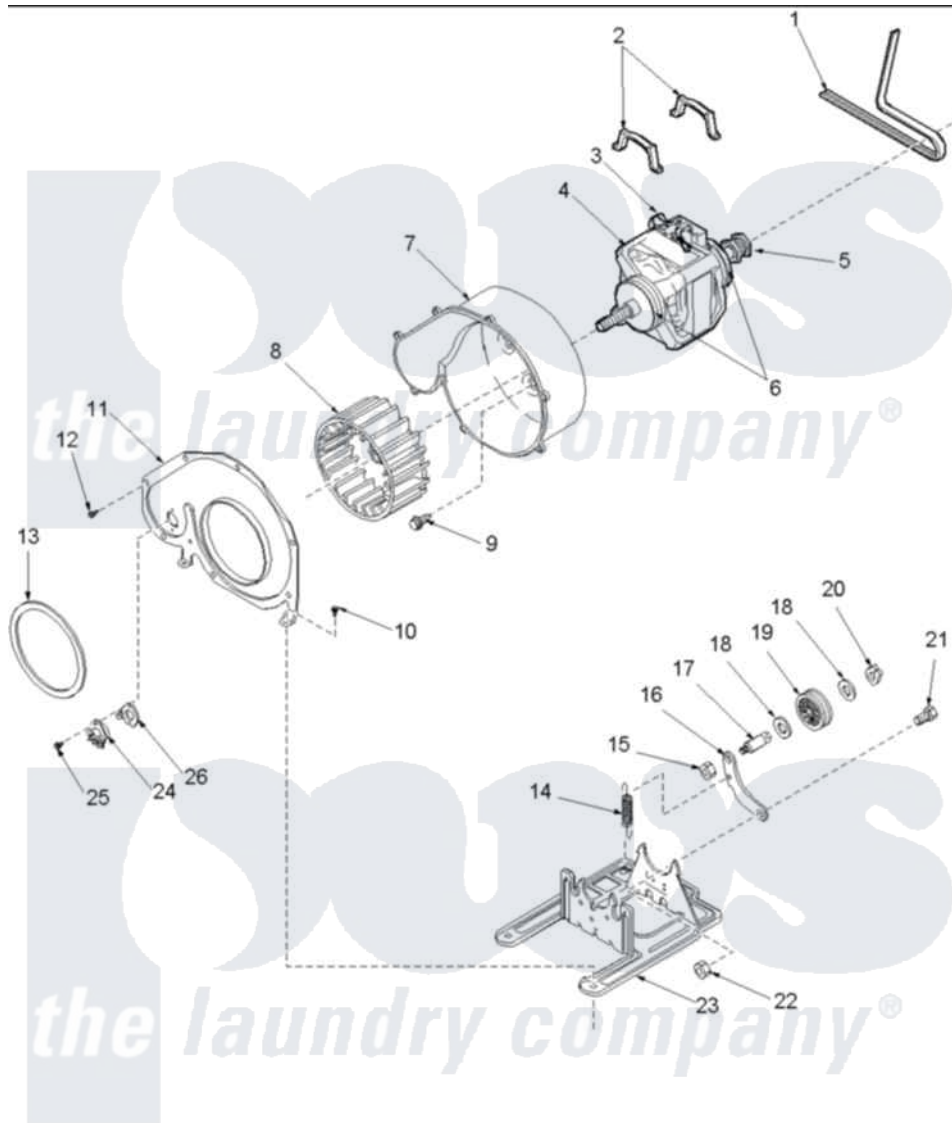

# Amana LEC30AW (BOM: PLEC30AW) 06 - MOTOR AND FAN ASSEMBLIES

Amana Residential Amana LEC30AW (BOM: PLEC30AW) Dryer Parts Parts Diagram 06 - MOTOR AND FAN ASSEMBLIES

[Click on the part number to view part](#)

Item	Original Part Number	Replaced By	Status	Part Description
1	59174	<a href="#">40111201</a>		Belt, Cylinder
2	Y58047	<a href="#">660658</a>		Clamp, Motor Mounting 343481 685441
3	501218		Not Available	MOTOR SWITCH (DOES NOT INCLUDE THERMAL PROT
4	502368	<a href="#">2200376</a>		Motor
5	<a href="#">500011</a>			Pulley, Motor
6	<a href="#">590P3</a>			Motor Hub Ring Kit
7	<a href="#">56020</a>			Housing, Blower
8	56000	<a href="#">510139P</a>		Assembly Blower Fan Package
9	Y31645	<a href="#">27001200</a>		Screw
10	503661	<a href="#">27001200</a>		Screw
11	500078	<a href="#">511969P</a>		Kit Blower Housing And Cover
12	<a href="#">31260</a>			Screw, No.8 X 3/8 Ind H
13	504018	<a href="#">37001119</a>		Seal, Blower Housing

14	<a href="#">56076</a>		Spring, Idler
15	56156	<a href="#">358160</a>	Nut
16	500910	<a href="#">37001144</a>	Assembly- Idler
17	<a href="#">56461</a>		Shaft
18	<a href="#">52549</a>		Washer, 501 ID X3/4 Odx
19	<a href="#">Y54414</a>		Assembly, Wheel And Bearing
20	<a href="#">23748</a>		Ring, Retaining
21	<a href="#">500824</a>		Screw, 1/4-20 Unc Hex
22	56156	<a href="#">358160</a>	Nut
23	<a href="#">503613</a>		Mount, Motor
24	<a href="#">Y504514</a>		Thermostat
25	Y33561	<a href="#">489464</a>	Screw
26	<a href="#">61623</a>		Thermostat, Heater-BR
NI	500269	<a href="#">37001287</a>	Assembly, Idler Lever/Shaft/Pulley
"	<a href="#">57637</a>		Assembly, Lead-In Cord