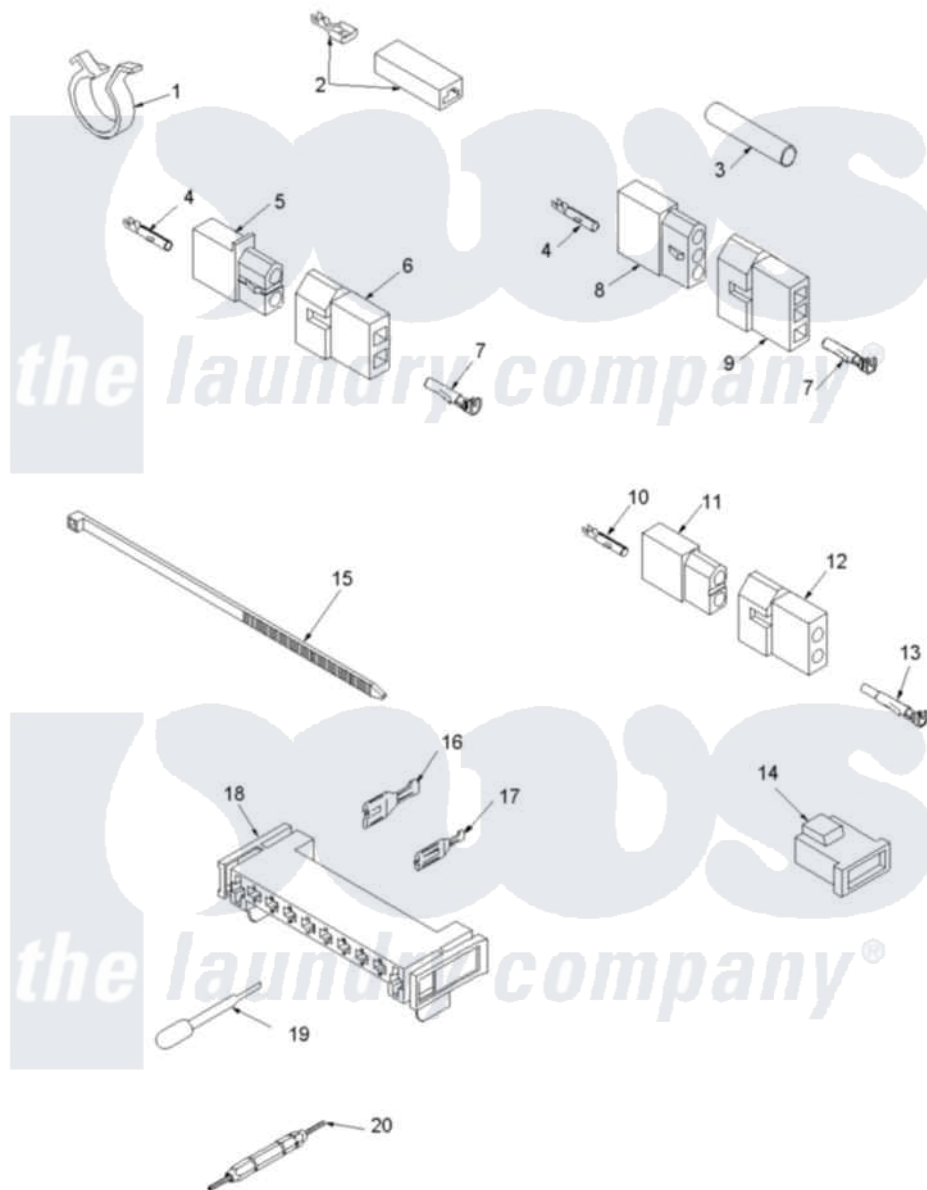

Amana LEC30AW (BOM: PLEC30AW) 09 - TERMINALS AND MOTOR CONNECTION BLOCK

Amana Residential Amana LEC30AW (BOM: PLEC30AW) Dryer Parts Parts Diagram 09 - TERMINALS AND MOTOR CONNECTION BLOCK

[Click on the part number to view part](#)

Item	Original Part Number	Replaced By	Status	Part Description
1	504034			Clip, Wire
2	Y00237			Terminal-Female 1/4 ((1) 12 GAuge Wire Or(2) 18 GA
3	Y21365	503670		Sleeve Insulator
4	Y00117	5011-XX		093 Female Socket
5	56451			Receptacle, 2 Circuit
6	56448			Terminal Block Plug
7	Y00116			Terminal, Pin-Male
8	23039	697780		Receptacle,
9	23040			Plug-3 Circuit
10	00130			Terminal, Pin-1/8 Femal
11	56265			Receptacle, 2 Circuit
12	56266			Plug
13	Y00127			Terminal, Pin-1/8 Male
14	58800		Not Available	CONNECTOR-3 CIRCUIT (3