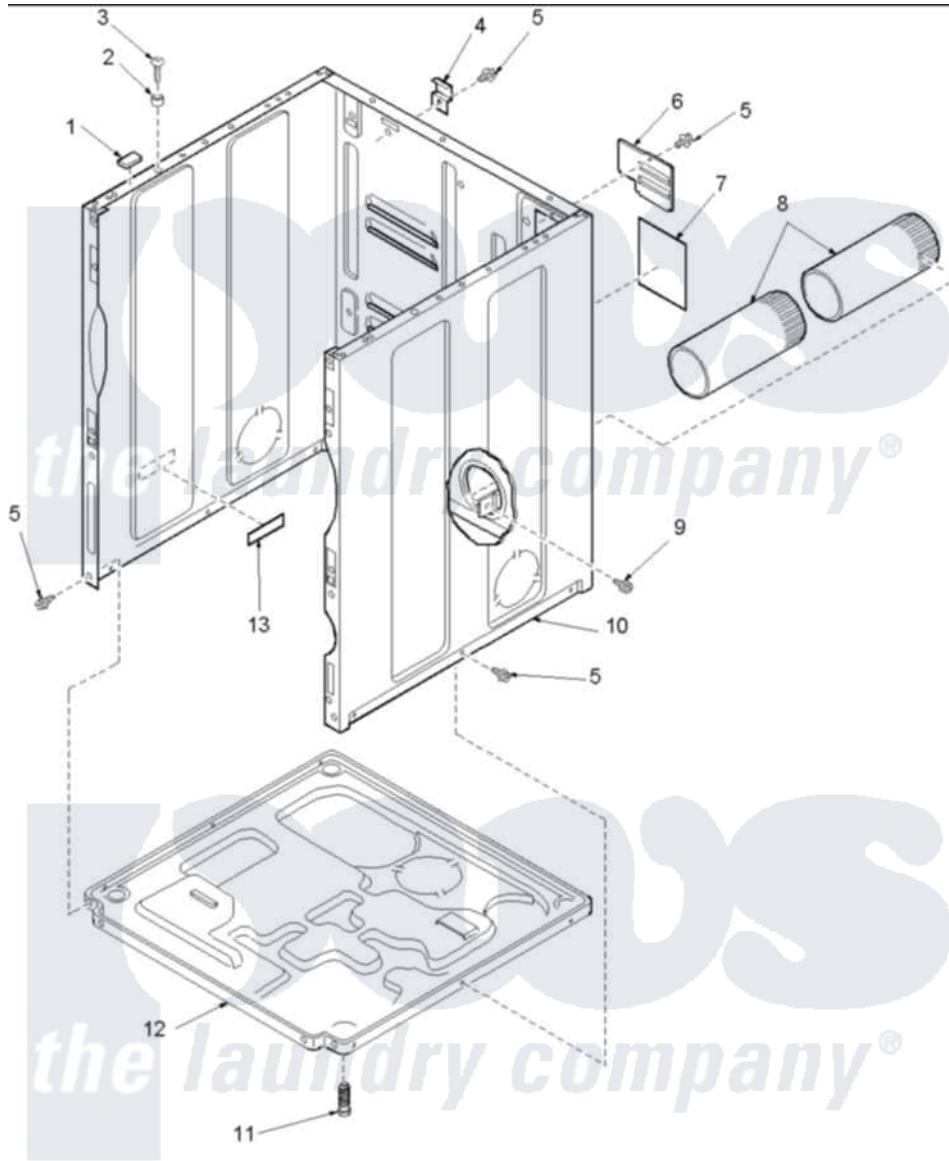

Amana LEC32AW (BOM: PLEC32AW) 01 - CABINET AND BASE

Amana Residential Amana LEC32AW (BOM: PLEC32AW) Dryer Parts Parts Diagram 01 - CABINET AND BASE
 Click on the part number to view part

Item	Original Part Number	Replaced By	Status	Part Description
1	Y56128			Pad, Bumper
2	505187			Locator, Panel
3	32671	Y014874		Screw, Idler Arm And Sleeve
4	500003			Hinge, Top
6	500114	510903		Plate Access Panel
7	501289		Not Available	(ELECTRIC MODELS)
8	505518			Duct, Exhaust
9	503688			Screw, 10B-16 X .34 I
10	501688W	37001284		Cabinet As Pack
11	Y500101			Leg, Leveling
12	500070			Base, Dryer
13	61294		Not Available	(ELECTRIC MODELS)