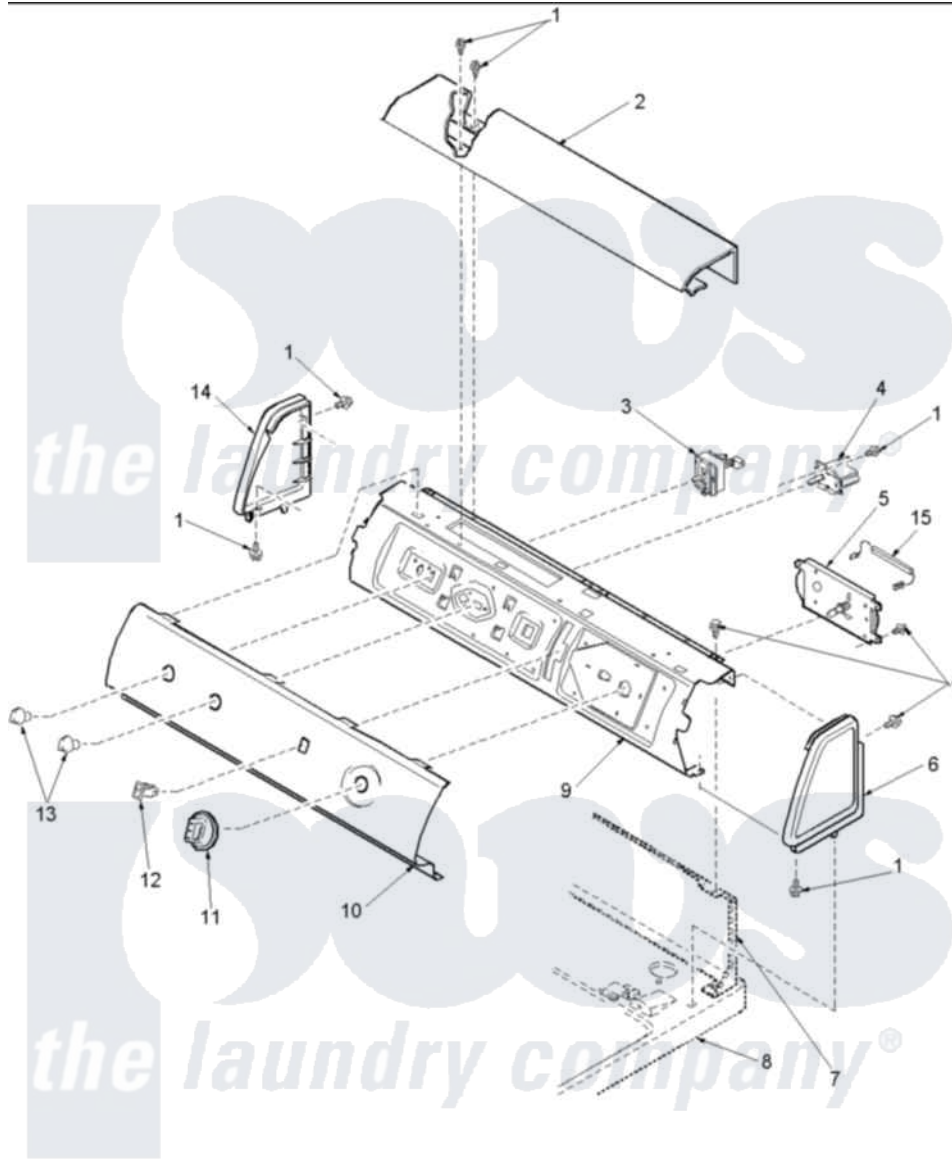

# Amana LEC32AW (BOM: PLEC32AW) 02 - CONTROL PANEL

Amana Residential Amana LEC32AW (BOM: PLEC32AW) Dryer Parts Parts Diagram 02 - CONTROL PANEL  
 Click on the part number to view part

Item	Original Part Number	Replaced By	Status	Part Description
2	<a href="#">503674W</a>			Cover, Top
3	<a href="#">Y503997</a>			Switch, Fabric Selector
4	504102	<a href="#">40070501</a>		Buzzer, Adjustable
5	505475		Not Available	TIMER, 3 CYCLE
6	504008W		Not Available	CAP-END RH
9	503901		Not Available	PANEL,SUPPORT CONTROL (MECH)
10	503593W		Not Available	PANEL, GRAPHIC
11	<a href="#">502220W</a>			Knob, Timer
12	<a href="#">38424W</a>			Switch, Rocker
13	<a href="#">36701W</a>			Knob
14	504009W	<a href="#">40012702W</a>		Endcap
15	<a href="#">504775</a>			Resistor,