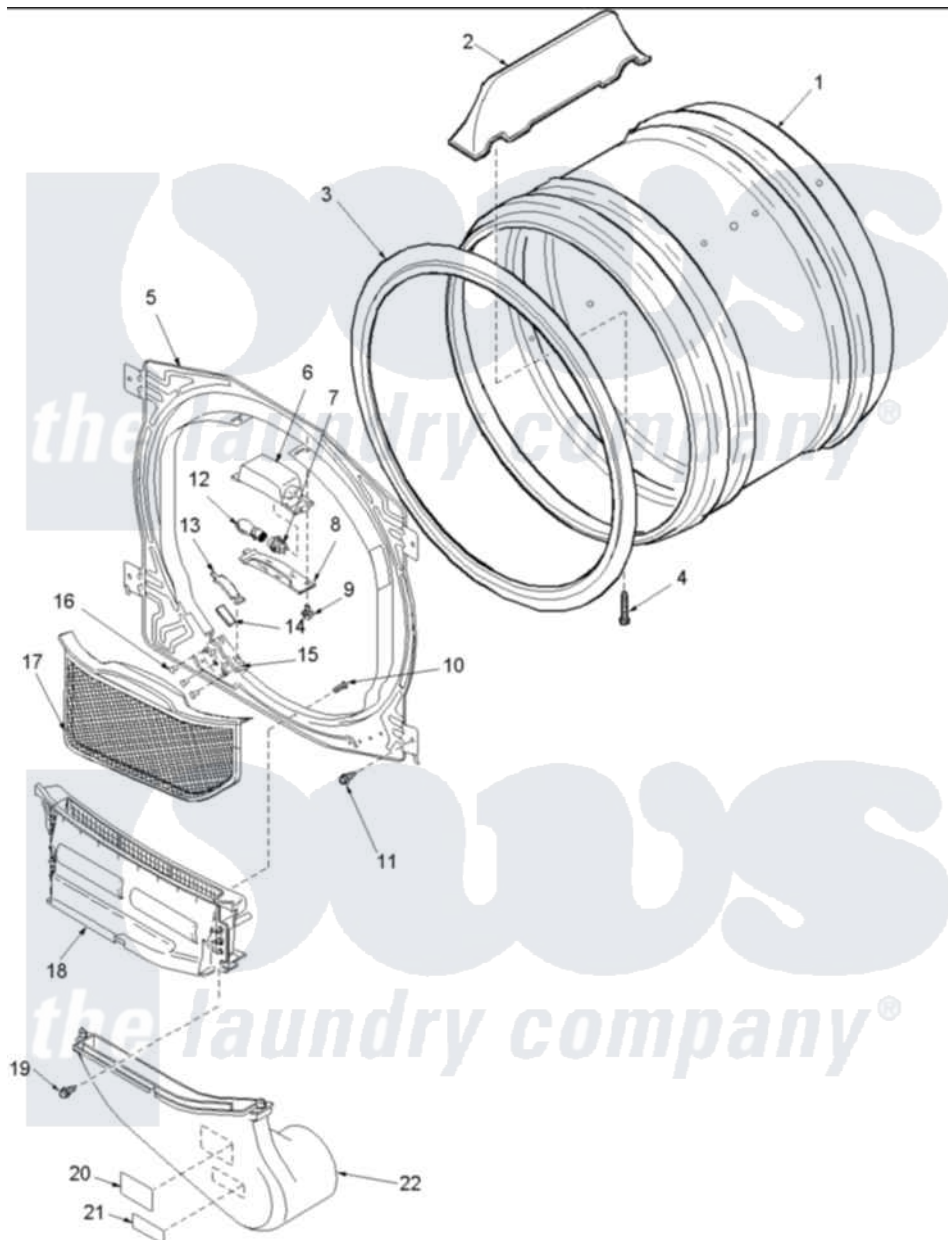

# Amana LEC32AW (BOM: PLEC32AW) 04 - FRONT BULKHEAD, AIR DUCT & CYLINDER

Amana Residential Amana LEC32AW (BOM: PLEC32AW) Dryer Parts Parts Diagram 04 - FRONT BULKHEAD, AIR DUCT & CYLINDER

[Click on the part number to view part](#)

Item	Original Part Number	Replaced By	Status	Part Description
1	504467W	<a href="#">504467WP</a>		Cylinder Assembly
2	503703	<a href="#">12002559</a>		Baffle Kit
3	501801	<a href="#">37001132</a>		Seal, Cylinder
4	<a href="#">Y62588</a>			Screw, 10BT-12 X 1 Tap
5	<a href="#">503756W</a>			Assembly, Blkhd Front CO
13	Y501676	<a href="#">37001298</a>		Glide- Dry
14	500092	<a href="#">510189</a>		Pad Felt
15	<a href="#">37001036</a>			Bracket, Cylinder Glide
16	37001031	<a href="#">3370225</a>		Screw
17	Y503627	<a href="#">37001142</a>		Filter, Lint
18	Y504203	<a href="#">37001141</a>		Air Duct Assembly
19	<a href="#">501285</a>			Screw, No.12 X 9/16-Pla
20	500049		Not Available	STICKER
21	56259		Not Available	STICKER
22	Y503626	<a href="#">37001141</a>		Air Duct Assembly