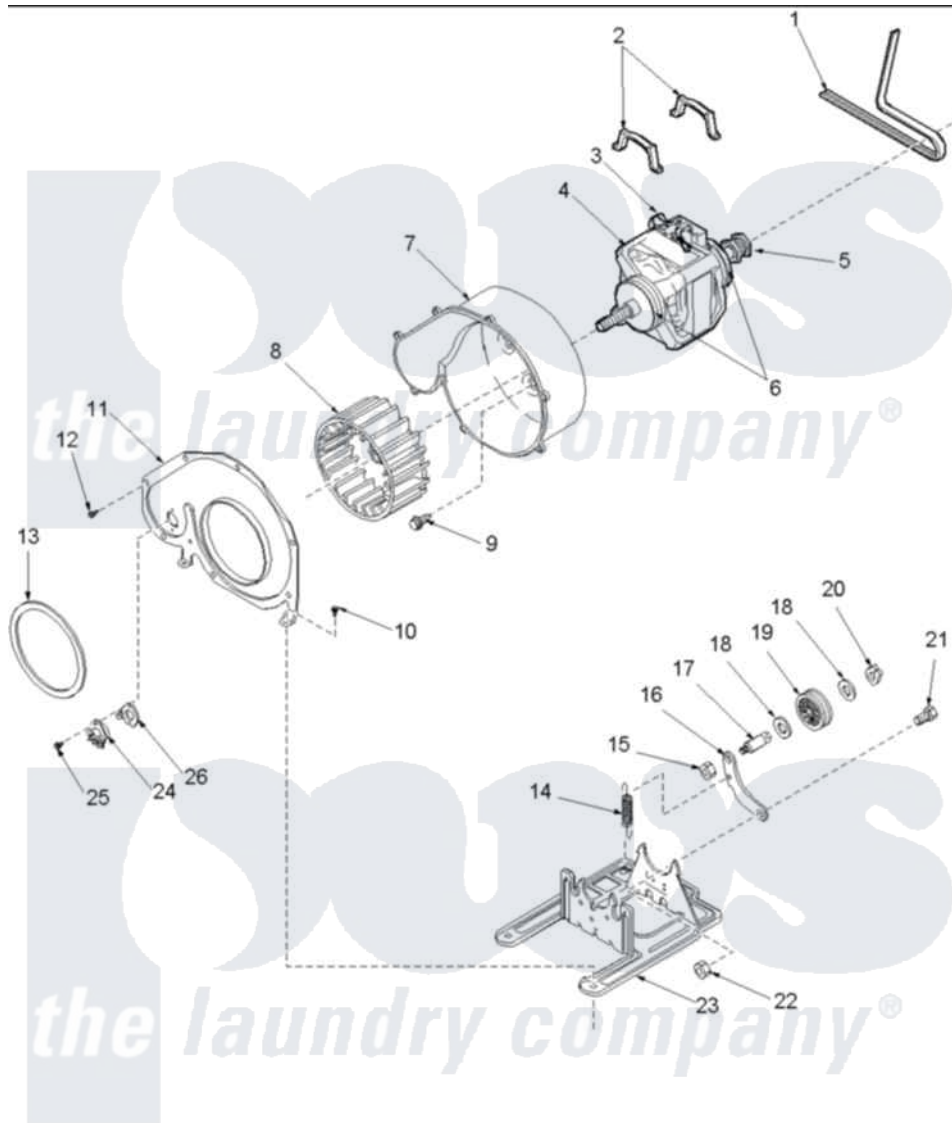

# Amana LEC32AW (BOM: PLEC32AW) 06 - MOTOR AND FAN ASSEMBLIES

Amana Residential Amana LEC32AW (BOM: PLEC32AW) Dryer Parts Parts Diagram 06 - MOTOR AND FAN ASSEMBLIES

[Click on the part number to view part](#)

Item	Original Part Number	Replaced By	Status	Part Description
1	59174	<a href="#">40111201</a>		Belt, Cylinder
2	Y58047	<a href="#">660658</a>		Clamp, Motor Mounting 343481 685441
3	501218		Not Available	MOTOR SWITCH (DOES NOT INCLUDE THERMAL PROT
4	502368	<a href="#">2200376</a>		Motor
5	<a href="#">500011</a>			Pulley, Motor
6	<a href="#">590P3</a>			Motor Hub Ring Kit
7	<a href="#">56020</a>			Housing, Blower
8	56000	<a href="#">510139P</a>		Assembly Blower Fan Package
9	Y31645	<a href="#">27001200</a>		Screw
10	503661	<a href="#">27001200</a>		Screw
11	500078	<a href="#">511969P</a>		Kit Blower Housing And Cover
12	<a href="#">31260</a>			Screw, No.8 X 3/8 Ind H
13	504018	<a href="#">37001119</a>		Seal, Blower Housing

14	<a href="#">56076</a>		Spring, Idler
15	56156	<a href="#">358160</a>	Nut
16	500910	<a href="#">37001144</a>	Assembly- Idler
17	<a href="#">56461</a>		Shaft
18	<a href="#">52549</a>		Washer, 501 ID X3/4 Odx
19	<a href="#">Y54414</a>		Assembly, Wheel And Bearing
20	<a href="#">23748</a>		Ring, Retaining
21	<a href="#">500824</a>		Screw, 1/4-20 Unc Hex
22	56156	<a href="#">358160</a>	Nut
23	<a href="#">503613</a>		Mount, Motor
24	<a href="#">Y504514</a>		Thermostat
25	Y33561	<a href="#">489464</a>	Screw
26	<a href="#">61623</a>		Thermostat, Heater-BR
NI	500269	<a href="#">37001287</a>	Assembly, Idler Lever/Shaft/Pulley
"	<a href="#">57637</a>		Assembly, Lead-In Cord