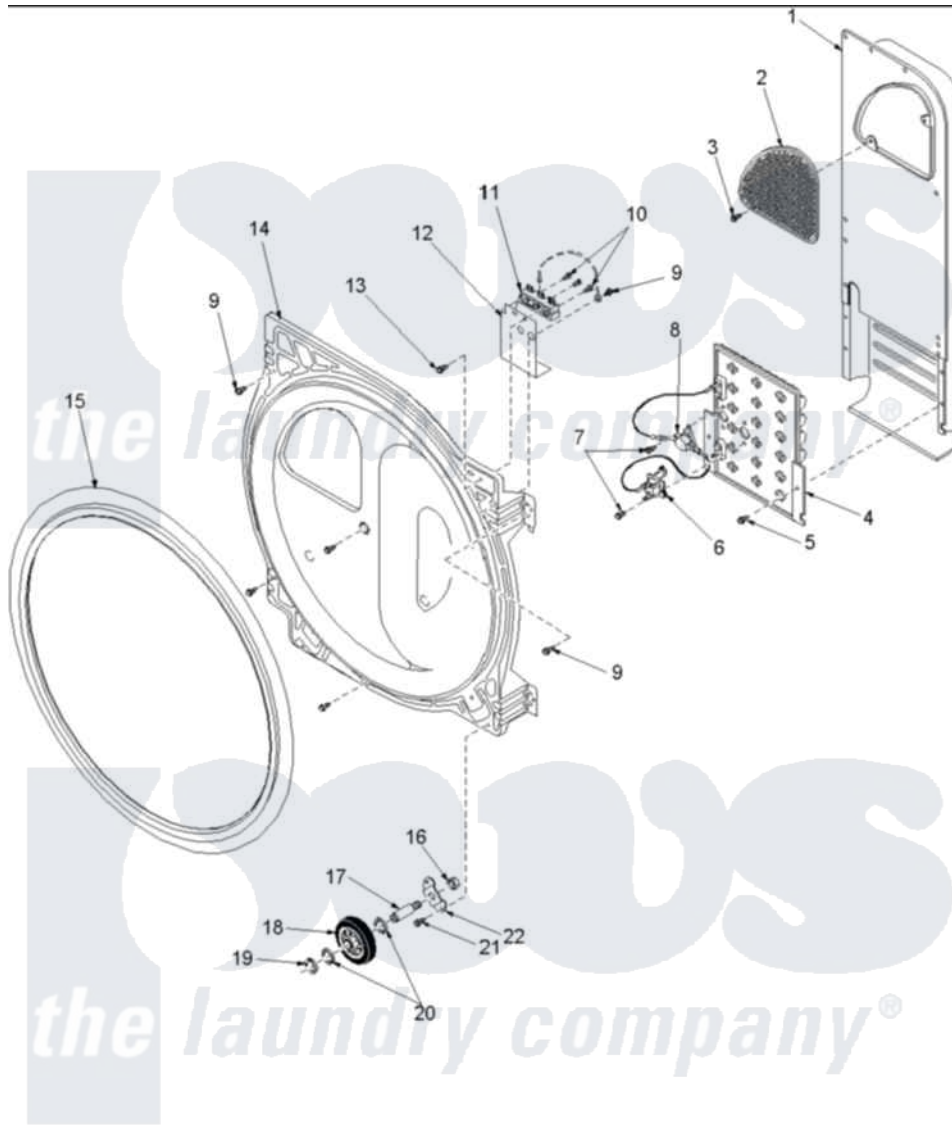

Amana LEC32AW (BOM: PLEC32AW) 07 - REAR BULKHEAD, FELT SEAL & ROLLERS

Amana Residential Amana LEC32AW (BOM: PLEC32AW) Dryer Parts Parts Diagram 07 - REAR BULKHEAD, FELT SEAL & ROLLERS

[Click on the part number to view part](#)

Item	Original Part Number	Replaced By	Status	Part Description
1	503490	503605		Assembly, Heater Duct
2	500074	503605		Assembly, Heater Duct
4	61195	61927		Heater Assembly
5	503688			Screw, 10B-16 X .34 I
6	62600	40113801		Fuse, Thermal
7	23222	3177991		Screw
8	Y62641	W10116735		Thermistor-Fix
10	501285			Screw, No.12 X 9/16-Pla
11	61923			Block, Terminal
12	Y504185			Shield, Terminal Block
13	501285			Screw, No.12 X 9/16-Pla
14	504801W	502614WP		Bulkhead, Rear
15	501801	37001132		Seal, Cylinder
16	56156	358160		Nut
17	56461			Shaft

18	500214	37001042	Assembly, Cylinder Roller
19	23748		Ring, Retaining
20	52549		Washer, 501 ID X3/4 Odx
21	503688		Screw, 10B-16 X .34 I
22	500062	40113601	Assembly, Roller Brkt