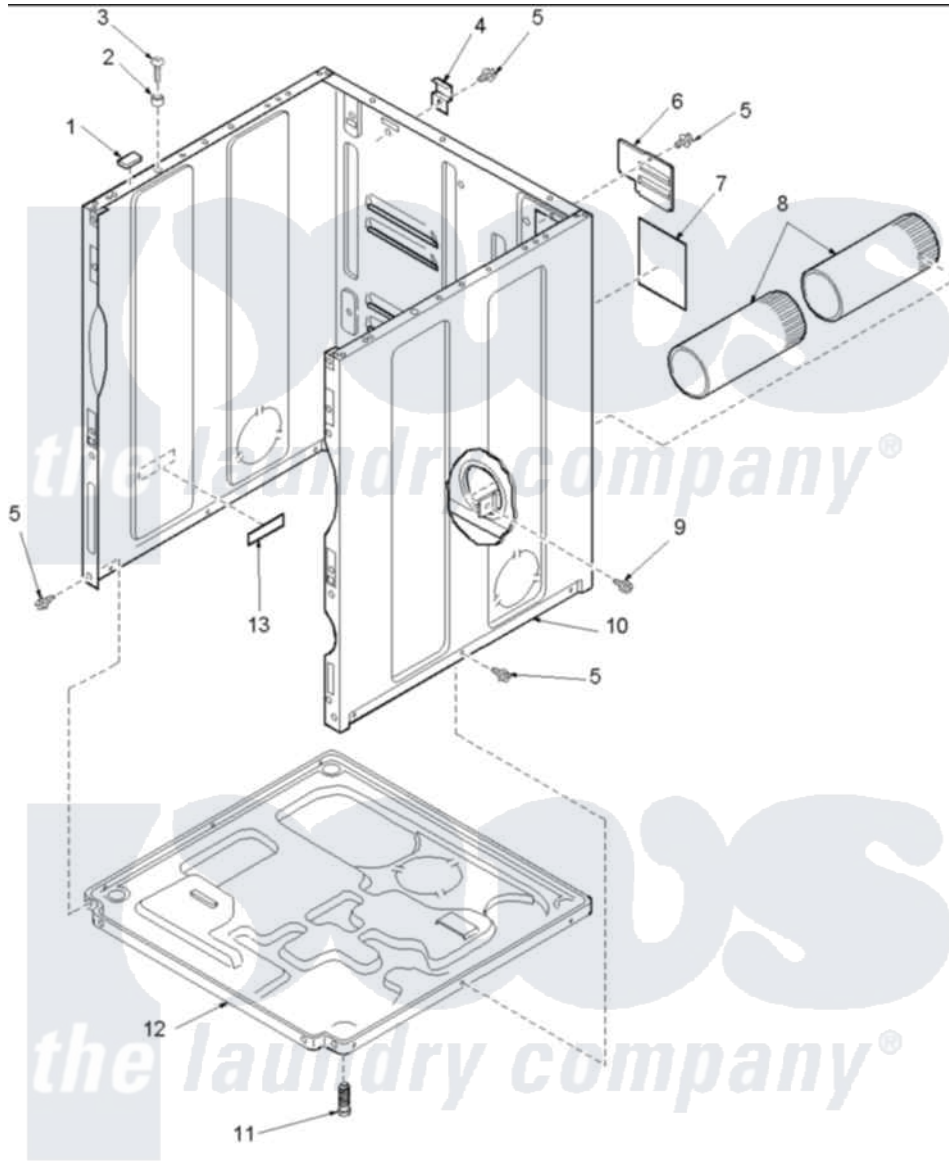

Amana LEC50AW (BOM: PLEC50AW) 01 - CABINET AND BASE

Amana Residential Amana LEC50AW (BOM: PLEC50AW) Dryer Parts Parts Diagram 01 - CABINET AND BASE
 Click on the part number to view part

Item	Original Part Number	Replaced By	Status	Part Description
1	Y56128			Pad, Bumper
2	505187			Locator, Panel
3	32671	Y014874		Screw, Idler Arm And Sleeve
4	500003			Hinge, Top
6	500114	510903		Plate Access Panel
7	501289		Not Available	(ELECTRIC MODELS)
8	505518			Duct, Exhaust
9	503688			Screw, 10B-16 X .34 I
10	501688W	37001284		Cabinet As Pack
11	Y500101			Leg, Leveling
12	500070			Base, Dryer
13	61294		Not Available	(ELECTRIC MODELS)