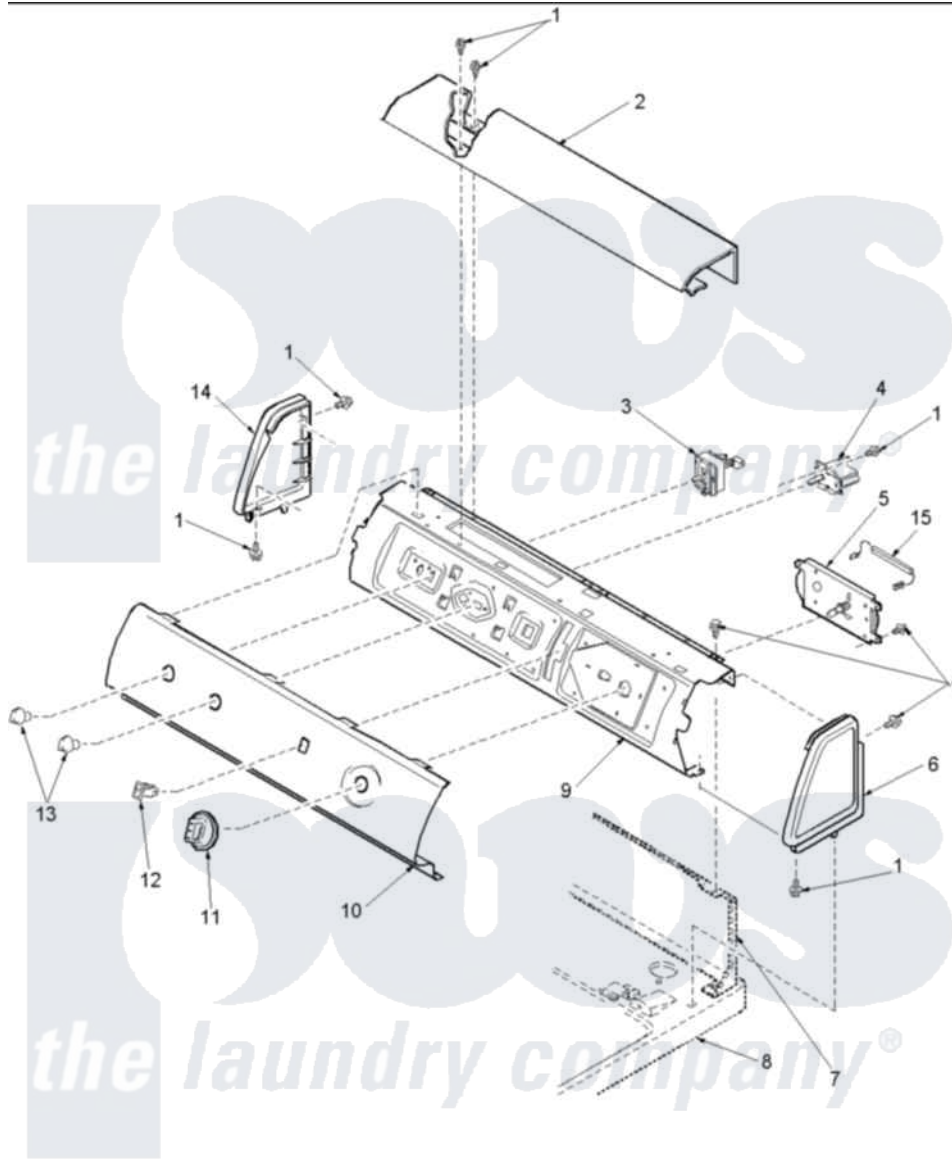

# Amana LEC50AW (BOM: PLEC50AW) 02 - CONTROL PANEL

Amana Residential Amana LEC50AW (BOM: PLEC50AW) Dryer Parts Parts Diagram 02 - CONTROL PANEL  
 Click on the part number to view part

Item	Original Part Number	Replaced By	Status	Part Description
2	<a href="#">503674W</a>			Cover, Top
3	<a href="#">Y503995</a>			Switch, Fabric Selector
4	504102	<a href="#">40070501</a>		Buzzer, Adjustable
5	505471		Not Available	TIMER
6	504008W		Not Available	CAP-END RH
9	503901		Not Available	PANEL,SUPPORT CONTROL (MECH)
10	503594W		Not Available	PANEL, GRAPHIC
11	<a href="#">502220W</a>			Knob, Timer
12	<a href="#">38424W</a>			Switch, Rocker
13	<a href="#">36701W</a>			Knob
14	504009W	<a href="#">40012702W</a>		Endcap
15	<a href="#">504775</a>			Resistor,