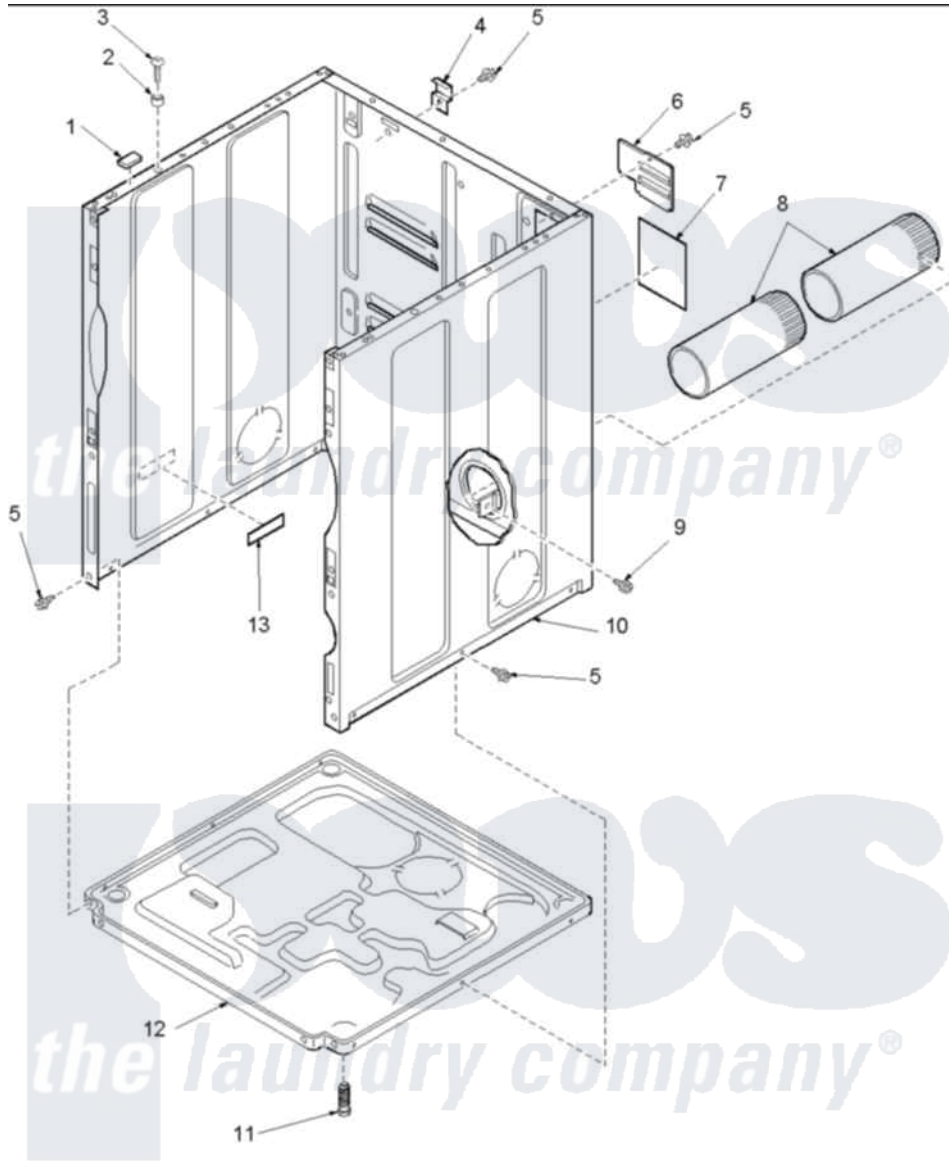

Amana LEC60AW (BOM: PLEC60AW) 01 - CABINET AND BASE

Amana Residential Amana LEC60AW (BOM: PLEC60AW) Dryer Parts Parts Diagram 01 - CABINET AND BASE
 Click on the part number to view part

Item	Original Part Number	Replaced By	Status	Part Description
1	Y56128			Pad, Bumper
2	505187			Locator, Panel
3	32671	Y014874		Screw, Idler Arm And Sleeve
4	500003			Hinge, Top
6	500114	510903		Plate Access Panel
7	501289		Not Available	(ELECTRIC MODELS)
8	505518			Duct, Exhaust
9	503688			Screw, 10B-16 X .34 I
10	501688W	37001284		Cabinet As Pack
11	Y500101			Leg, Leveling
12	500070			Base, Dryer
13	61294		Not Available	(ELECTRIC MODELS)