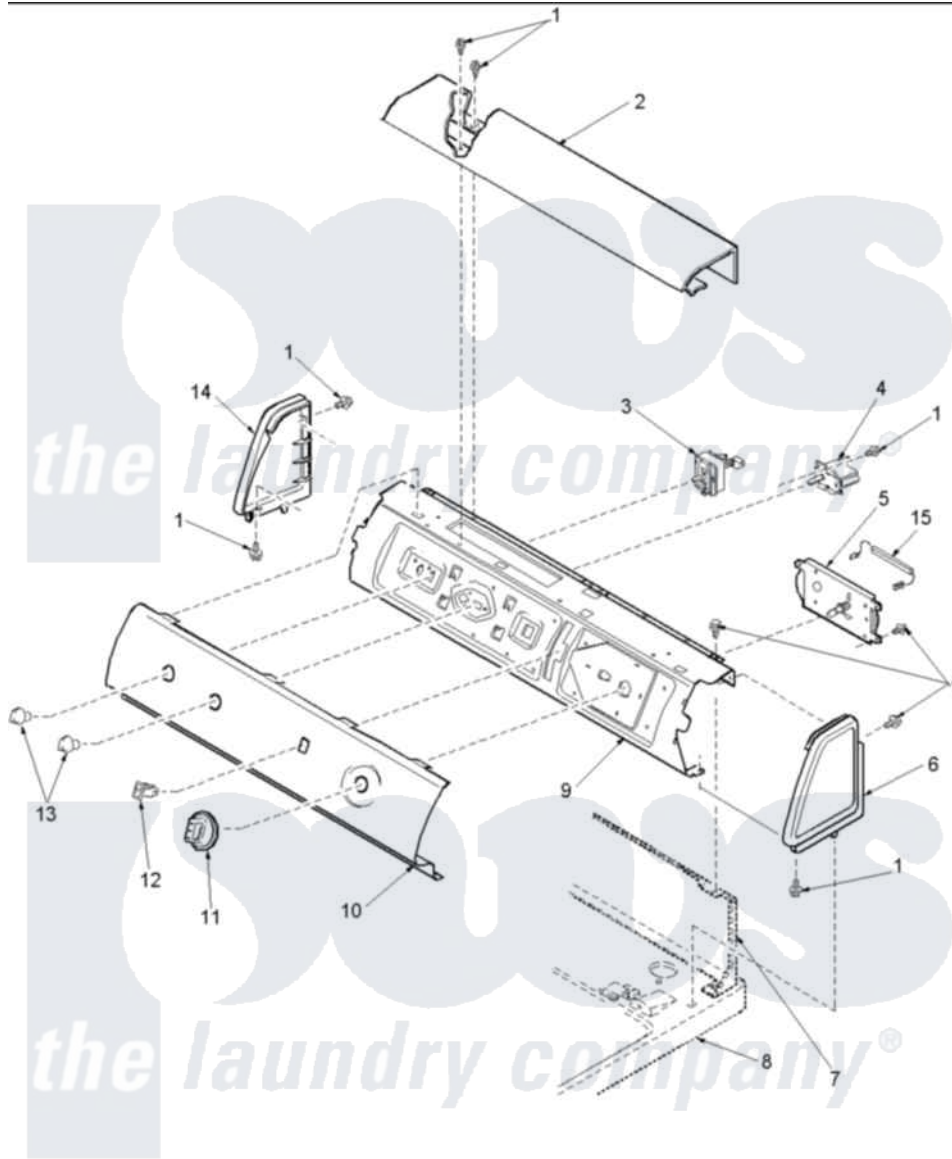

# Amana LEC60AW (BOM: PLEC60AW) 02 - CONTROL PANEL

Amana Residential Amana LEC60AW (BOM: PLEC60AW) Dryer Parts Parts Diagram 02 - CONTROL PANEL  
 Click on the part number to view part

Item	Original Part Number	Replaced By	Status	Part Description
2	<a href="#">503674W</a>			Cover, Top
3	<a href="#">Y503995</a>			Switch, Fabric Selector
4	504102	<a href="#">40070501</a>		Buzzer, Adjustable
5	505471		Not Available	TIMER
6	504008W		Not Available	CAP-END RH
9	503901		Not Available	PANEL,SUPPORT CONTROL (MECH)
10	503594W		Not Available	PANEL, GRAPHIC
11	<a href="#">502220W</a>			Knob, Timer
12	<a href="#">38424W</a>			Switch, Rocker
13	<a href="#">36701W</a>			Knob
14	504009W	<a href="#">40012702W</a>		Endcap
15	<a href="#">504775</a>			Resistor,