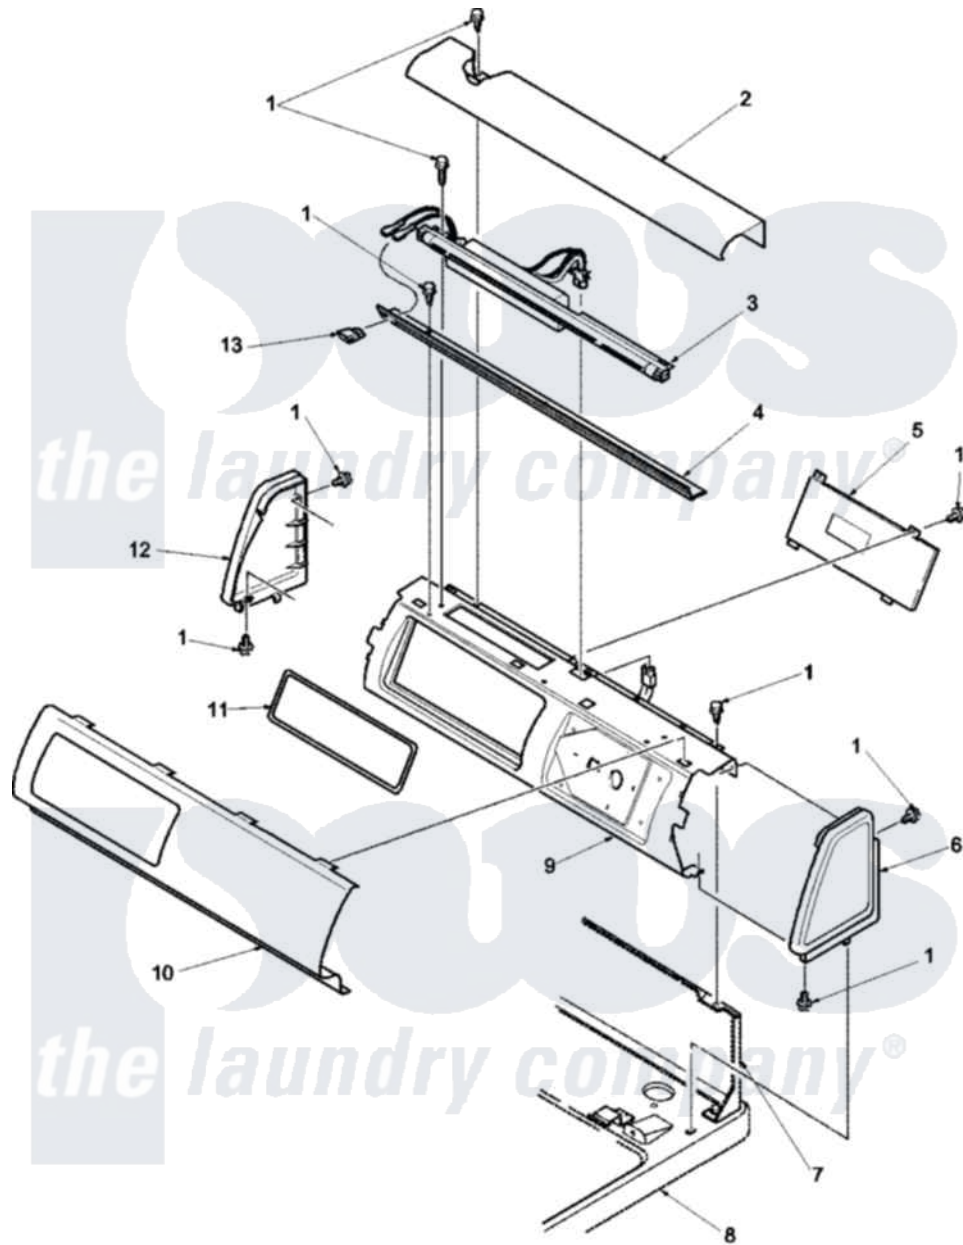

Amana LEC90AW (BOM: PLEC90AW) 02 - CONTROL PANEL

Amana Residential Amana LEC90AW (BOM: PLEC90AW) Dryer Parts Parts Diagram 02 - CONTROL PANEL
 Click on the part number to view part

Item	Original Part Number	Replaced By	Status	Part Description
2	500303W			Cover, Top
3	34836			Assembly, Fluorescent Light
4	500308		Not Available	DIFFUSER W/HOLE
5	504184W		Not Available	KIT, ELECTRONIC TIMER
6	34817W		Not Available	PANEL,END-RH
7	Y00000000		Not Available	SEE NOTE SEE NOTE PANEL,HOME HOOD BACK
8	Y00000000		Not Available	SEE NOTE SEE NOTE CABINET,DRYER
9	500301			Bracket, Electronic Control
10	500529W		Not Available	PANEL,GRAPHIC
11	Y500528		Not Available	GASKET,ELECTRONIC CONTROL
12	34818W		Not Available	PANEL,END-LH
13	38424W			Switch, Rocker