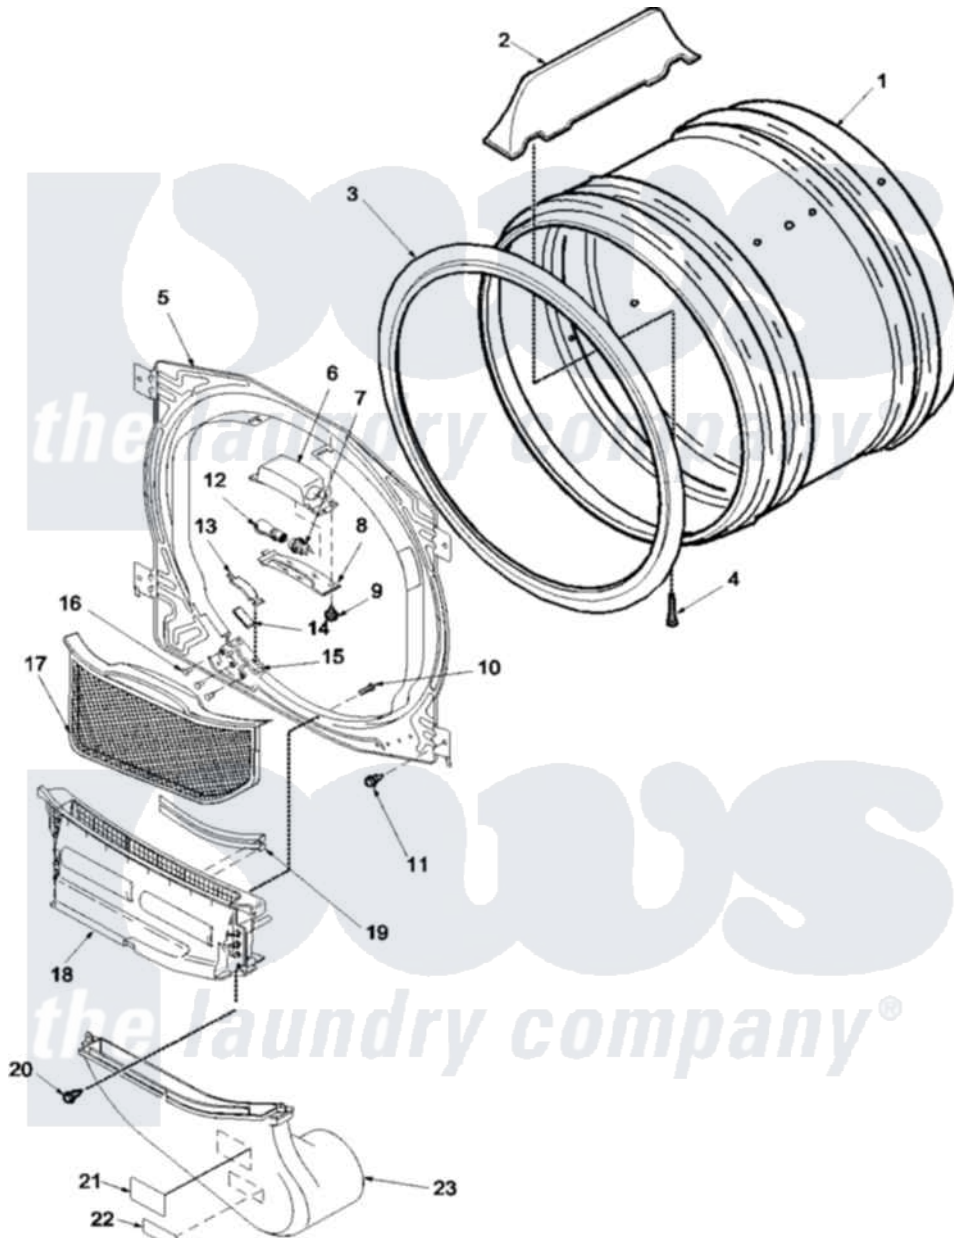

Amana LEC90AW (BOM: PLEC90AW) 04 - F BULKHEAD, AIR DUCT, SEAL AND CYLINDER

Amana Residential Amana LEC90AW (BOM: PLEC90AW) Dryer Parts Parts Diagram 04 - F BULKHEAD, AIR DUCT, SEAL AND CYLINDER
 Click on the part number to view part

Item	Original Part Number	Replaced By	Status	Part Description
1	Y504468		Not Available	ASSY CYLINDER
2	503703	12002559		Baffle Kit
3	501801	37001132		Seal, Cylinder
4	Y62588			Screw, 10BT-12 X 1 Tap
5	503616W	503616WP		Assembly, Frt Bulkhead
6	503622	Y504452		Light Assembly
7	504458	Y504452		Light Assembly
8	Y503623	40094301		Lens, Light
9	500227	505295		Screw, No.8ab-16 x 3/4 PH
12	Y60954	67001316		Bulb, Light
13	501553	37001298		Glide- Dry
14	500121	510189		Pad Felt
15	37001036			Bracket, Cylinder Glide
16	37001031	3370225		Screw
17	Y503627	37001142		Filter, Lint