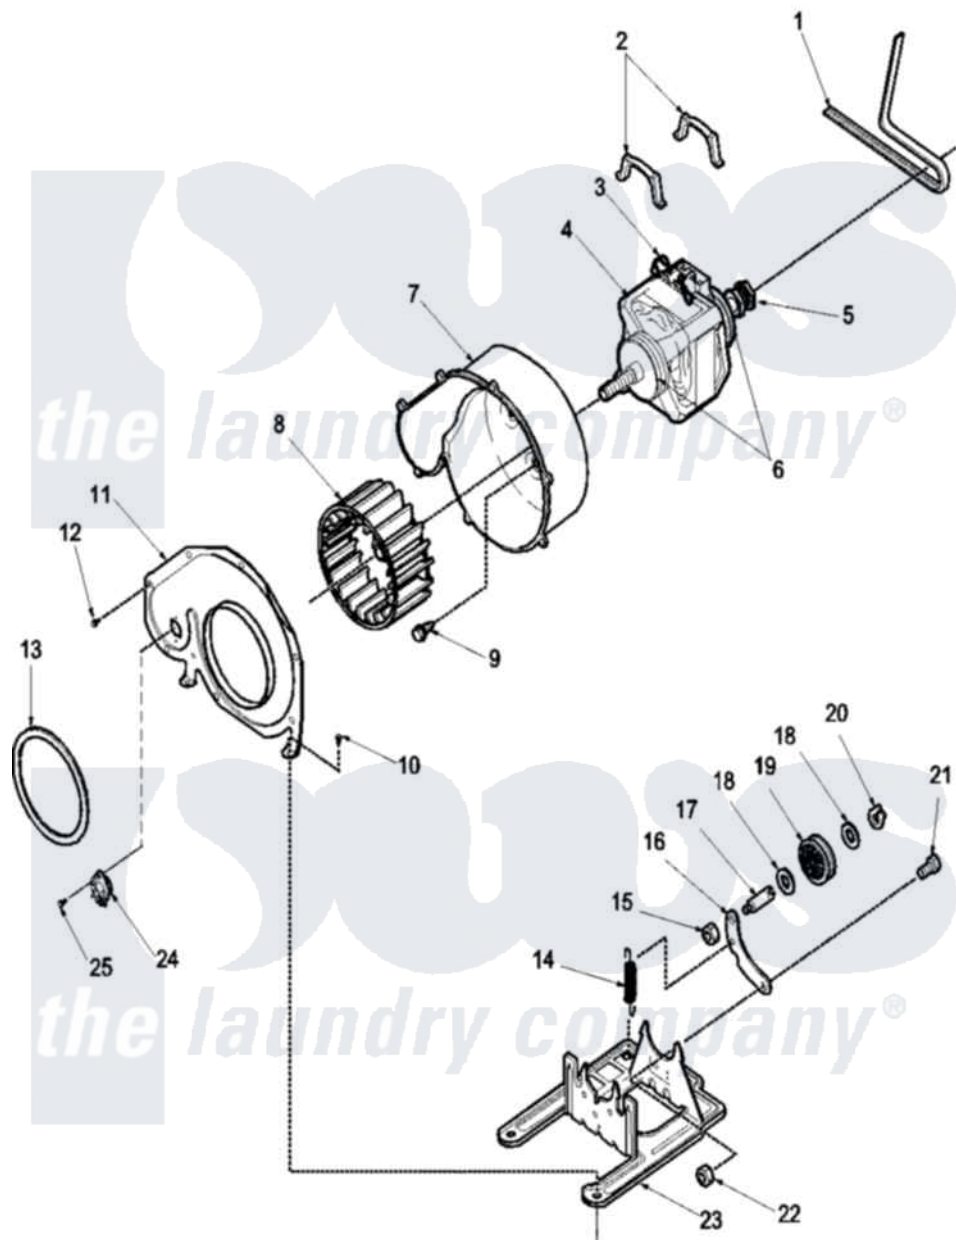

# Amana LEC90AW (BOM: PLEC90AW) 06 - MOTOR AND FAN ASSEMBLIES

Amana Residential Amana LEC90AW (BOM: PLEC90AW) Dryer Parts Parts Diagram 06 - MOTOR AND FAN ASSEMBLIES

[Click on the part number to view part](#)

Item	Original Part Number	Replaced By	Status	Part Description
1	59174	<a href="#">40111201</a>		Belt, Cylinder
2	Y58047	<a href="#">660658</a>		Clamp, Motor Mounting 343481 685441
3	500218		Not Available	SWITCH, MOTOR
4	502368	<a href="#">2200376</a>		Motor
5	<a href="#">500011</a>			Pulley, Motor
6	<a href="#">590P3</a>			Motor Hub Ring Kit
7	<a href="#">56020</a>			Housing, Blower
8	56000	<a href="#">510139P</a>		Assembly Blower Fan Package
11	500078	<a href="#">511969P</a>		Kit Blower Housing And Cover
12	<a href="#">31260</a>			Screw, No.8 X 3/8 Ind H
13	504018	<a href="#">37001119</a>		Seal, Blower Housing
14	<a href="#">56076</a>			Spring, Idler
15	56156	<a href="#">358160</a>		Nut

16	500910	<a href="#">37001144</a>	Assembly- Idler
17	<a href="#">56461</a>		Shaft
18	<a href="#">52549</a>		Washer, 501 ID X3/4 Odx
19	<a href="#">Y54414</a>		Assembly, Wheel And Bearing
20	<a href="#">23748</a>		Ring, Retaining
21	<a href="#">500824</a>		Screw, 1/4-20 Unc Hex
22	56156	<a href="#">358160</a>	Nut
23	<a href="#">503613</a>		Mount, Motor
24	<a href="#">59500</a>		Assembly, Thermistor
25	Y33561	<a href="#">489464</a>	Screw
NI	500269	<a href="#">37001287</a>	Assembly, Idler Lever/Shaft/Pulley
"	<a href="#">57637</a>		Assembly, Lead-In Cord