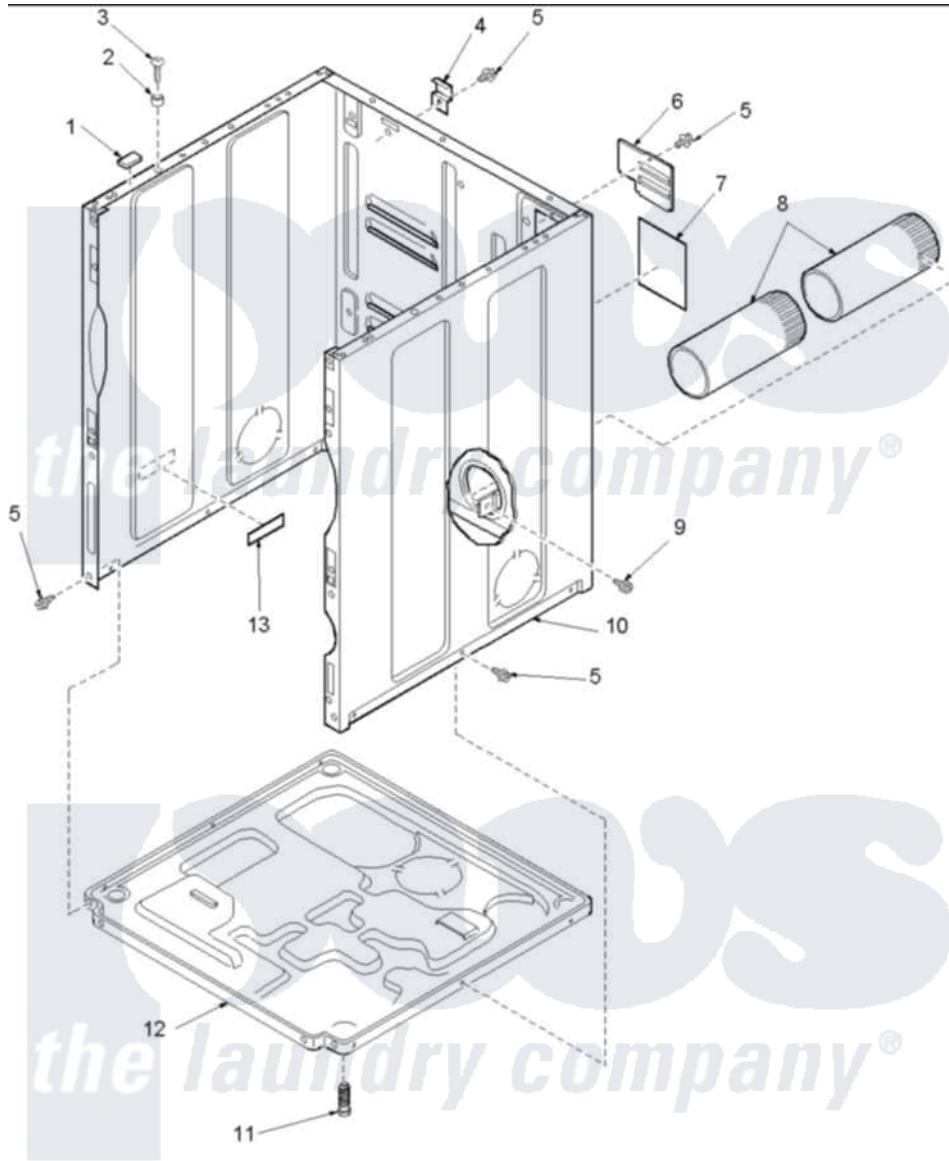

Amana LED20AW (BOM: PLED20AW) 01 - CABINET AND BASE

Amana Residential Amana LED20AW (BOM: PLED20AW) Dryer Parts Parts Diagram 01 - CABINET AND BASE
 Click on the part number to view part

Item	Original Part Number	Replaced By	Status	Part Description
1	Y56128			Pad, Bumper
2	505187			Locator, Panel
3	32671	Y014874		Screw, Idler Arm And Sleeve
4	500003			Hinge, Top
6	500114	510903		Plate Access Panel
7	501289		Not Available	(ELECTRIC MODELS)
8	505518			Duct, Exhaust
9	503688			Screw, 10B-16 X .34 I
10	501688W	37001284		Cabinet As Pack
11	Y500101			Leg, Leveling
12	500070			Base, Dryer
13	61294		Not Available	(ELECTRIC MODELS)