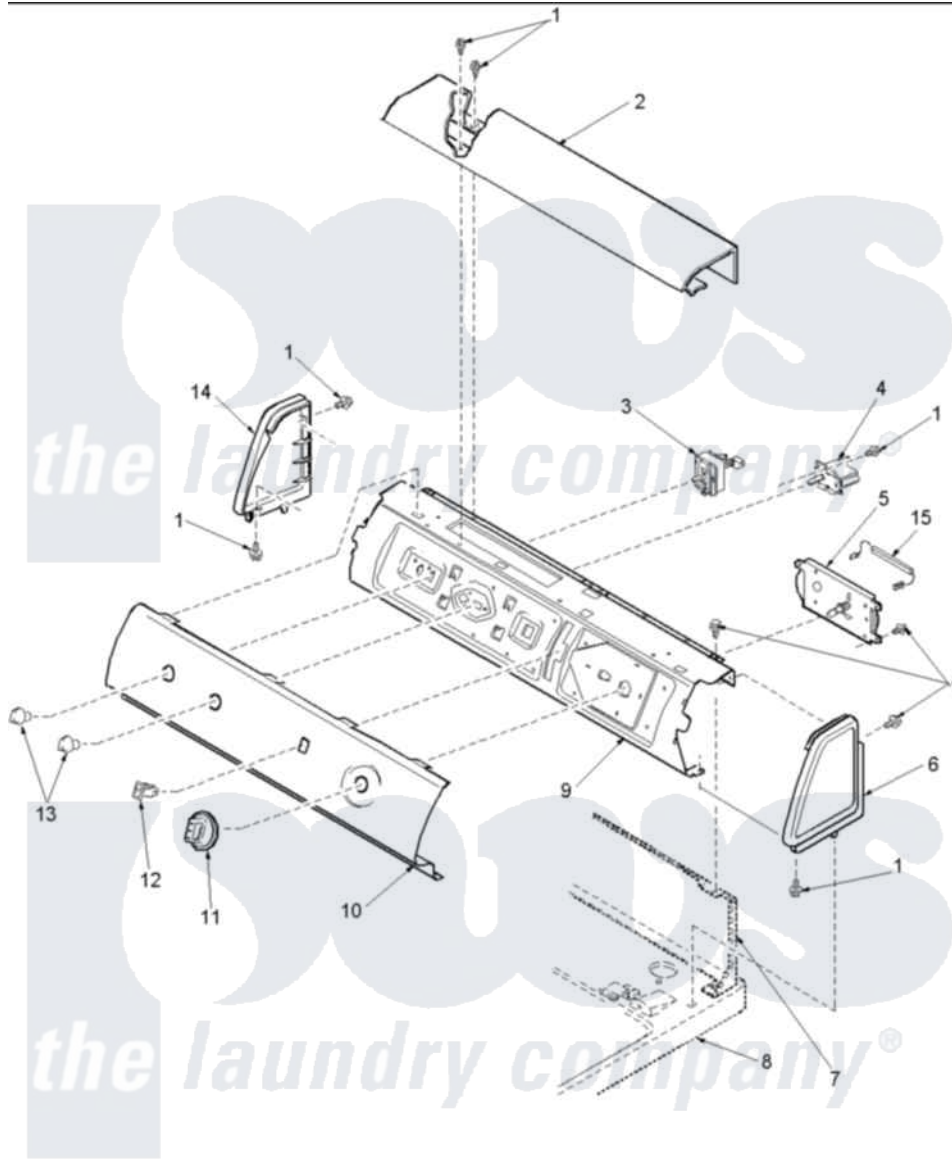

Amana LED20AW (BOM: PLED20AW) 02 - CONTROL PANEL

Amana Residential Amana LED20AW (BOM: PLED20AW) Dryer Parts Parts Diagram 02 - CONTROL PANEL
 Click on the part number to view part

Item	Original Part Number	Replaced By	Status	Part Description
2	503674W			Cover, Top
3	Y503997			Switch, Fabric Selector
5	505473	505797P		Kit Timer And Harness
6	504008W		Not Available	CAP-END RH
9	503901		Not Available	PANEL,SUPPORT CONTROL (MECH)
10	503592W		Not Available	PANEL, GRAPHIC
11	502220W			Knob, Timer
13	36701W			Knob
14	504009W	40012702W		Endcap
15	504775			Resistor,