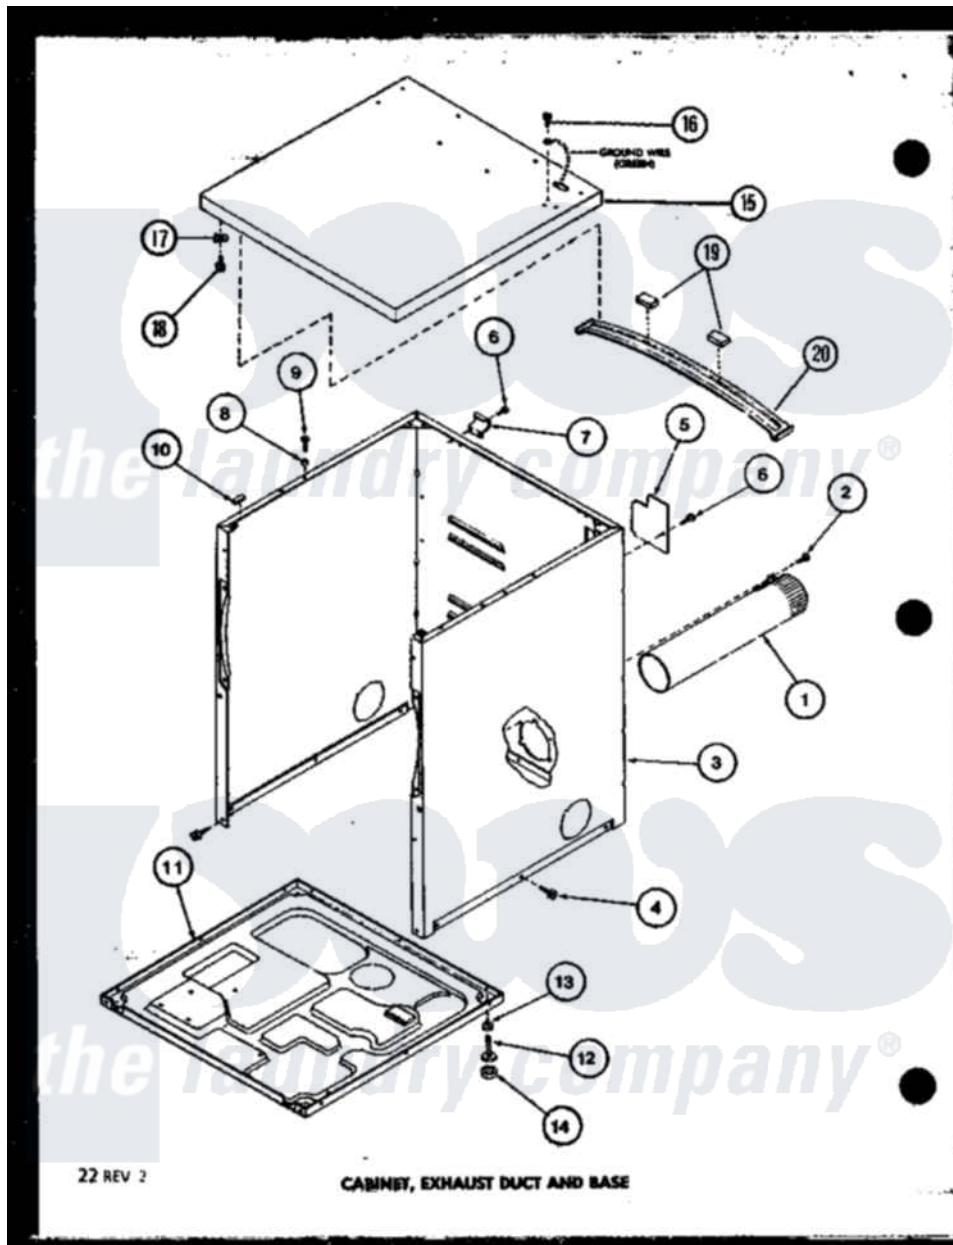

Amana LED250 (BOM: P7762207W) 01 - CABINET

Amana Residential Amana LED250 (BOM: P7762207W) Washer Parts Parts Diagram 01 - CABINET
 Click on the part number to view part

Item	Original Part Number	Replaced By	Status	Part Description
1	R0603041		Not Available	DUCT, EXHAUST
2	R0600052		Not Available	SCREW, HEX HEAD
3	R0603068		Not Available	xxxASSY, DRYER CABINET
"	R0603118		Not Available	CABINET W
4	R0600028	27001200		Screw
5	R0603040	60821		Access Cover
6	R0600017		Not Available	SCREW
7	R0605567		Not Available	HINGE
8	R0603524	505187		Locator, Panel
9	R0600031	Y014874		Screw, Idler Arm And Sleeve
10	R0606519	Y56128		Pad, Bumper
11	R0603028	60811		Assembly, Base-Complete
12	R0600051	Y305086		Adjustable Leg And Nut
13	R0601021	62739		Nut, Lock
14	R0606525	Y314137		Foot, Rubber
15	R0603113		Not Available	CABINET TOP

"	R0603112		Not Available	CABINET TOP
16	R0600055	20530		Screw, 10-24 x 3/8 Hex
17	R0601005	36020		Nut-10-24
18	R0600010		Not Available	SCREW
19	R0606520		Not Available	PAD
20	R0605550		Not Available	BRACE