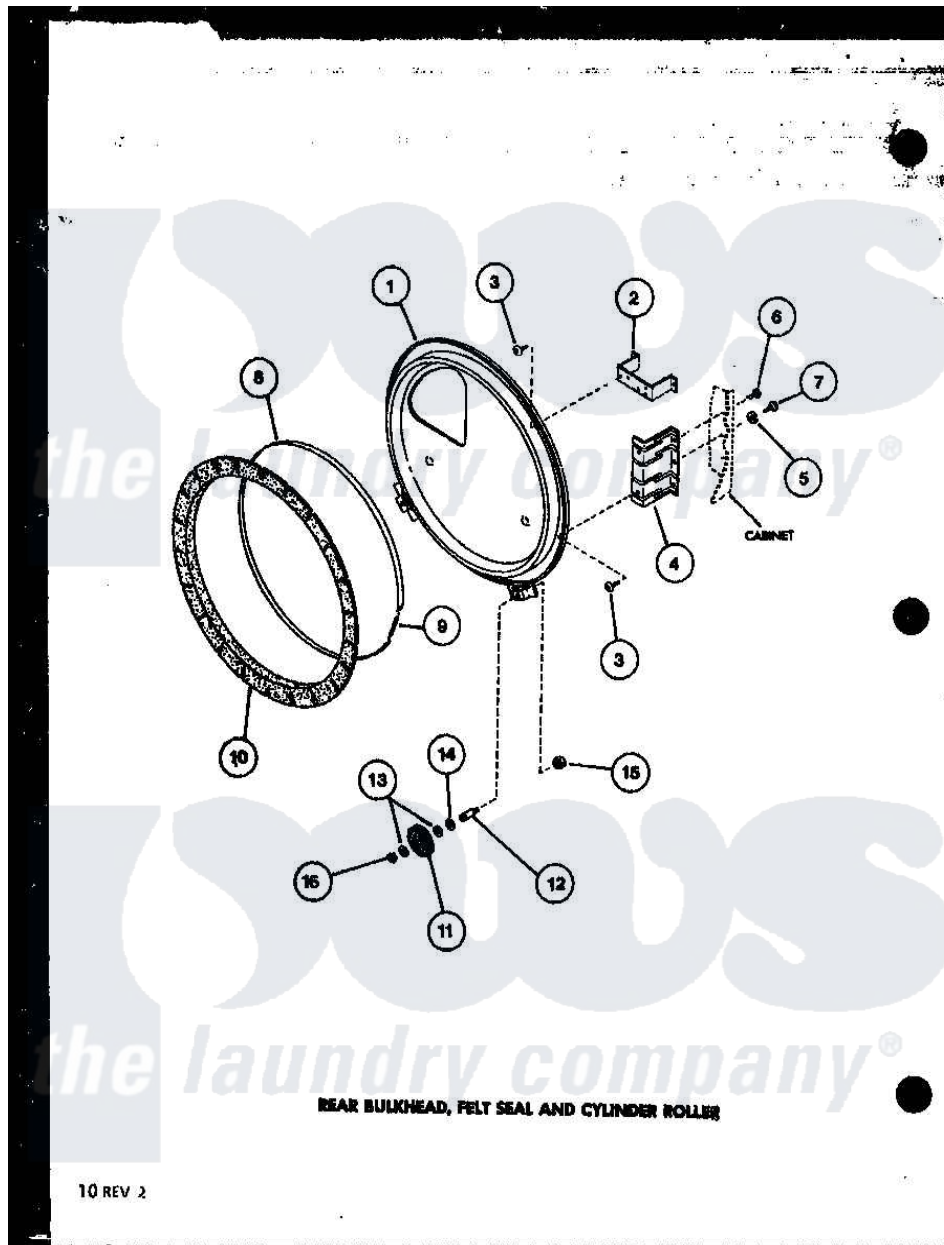

Amana LED250 (BOM: P7762207W) 08 - REAR BULKHEAD

REAR BULKHEAD, FELT SEAL AND CYLINDER ROLLER

10 REV 2

Amana [Residential Amana LED250 \(BOM: P7762207W\) Washer Parts](#) Parts Diagram 08 - REAR BULKHEAD

[Click on the part number to view part](#)

Item	Original Part Number	Replaced By	Status	Part Description
1	R0603117		Not Available	ASSY,REAR BULKHEAD
2	R0605558	60823P		Bracket, Terminal Block
3	R0600041		Not Available	SCREW
4	R0605557		Not Available	BRACKET
5	R0600527		Not Available	WASHER
6	R0600017		Not Available	SCREW
7	R0600040		Not Available	SCREW
8	R0605555		Not Available	STRAP, SEAL
9	R0605554	52310		Spring
10	R0604508	56088		Assembly, Seal
11	R0605559	62649P		Roller- CY
12	R0605560	56461		Shaft
13	R0600526	52549		Washer, 501 ID X3/4 Odx
14	R0600528		Not Available	THRUST WASHER
15	R0601009	358160		Nut
16	R0601527	23748		Ring, Retaining