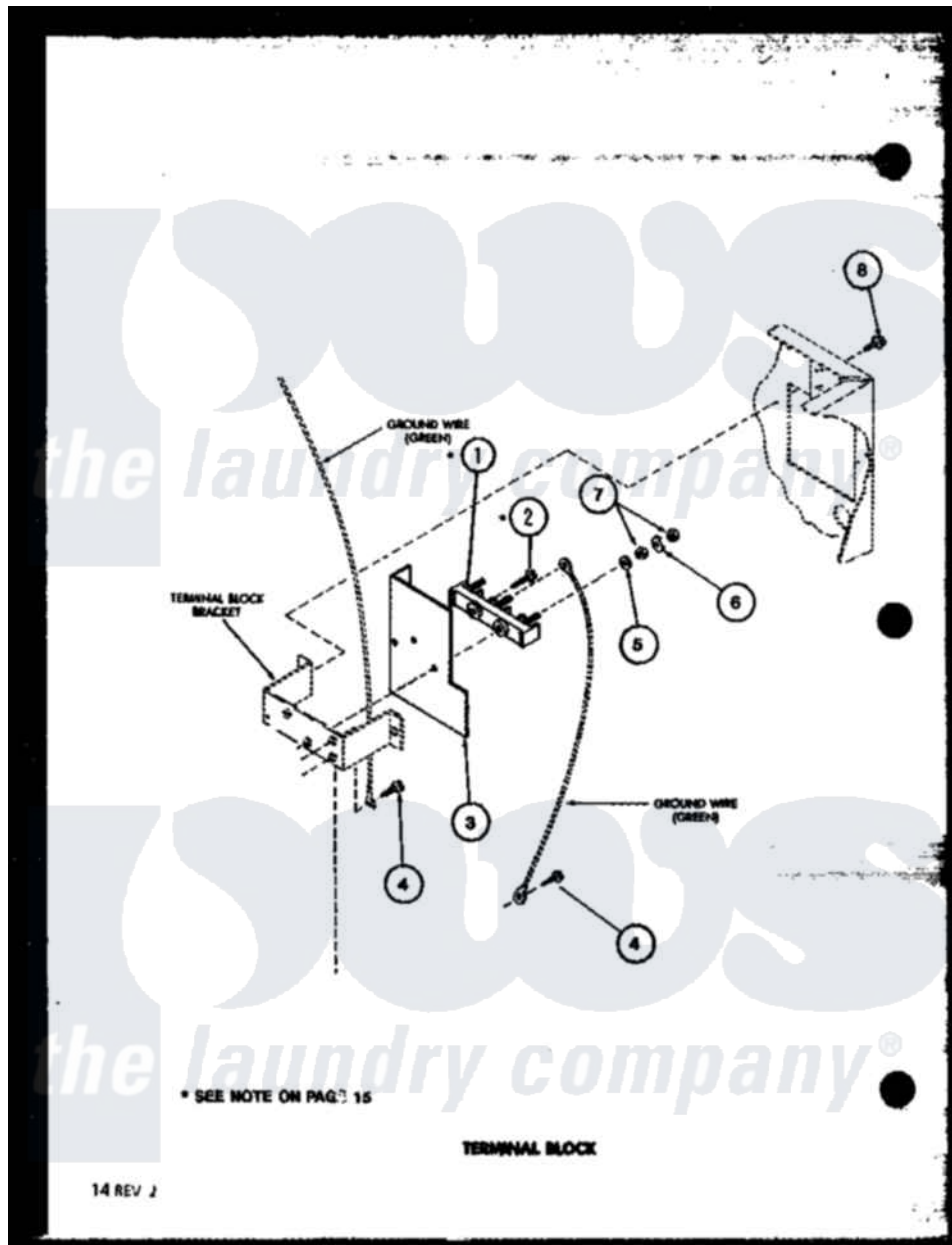

Amana LED250 (BOM: P7762207W) 09 - TERMINAL BLOCK

Amana Residential Amana LED250 (BOM: P7762207W) Washer Parts Diagram 09 - TERMINAL BLOCK

Click on the part number to view part

Item	Original Part Number	Replaced By	Status	Part Description
1	R0610057	33001244		Block, Terminal
2	R0600038		Not Available	SCREW
3	R0604510		Not Available	SHIELD
4	R0600028	27001200		Screw
5	R0600530		Not Available	WASHER
6	R0600527		Not Available	WASHER
7	R0601022		Not Available	NUT
8	R0600017		Not Available	SCREW