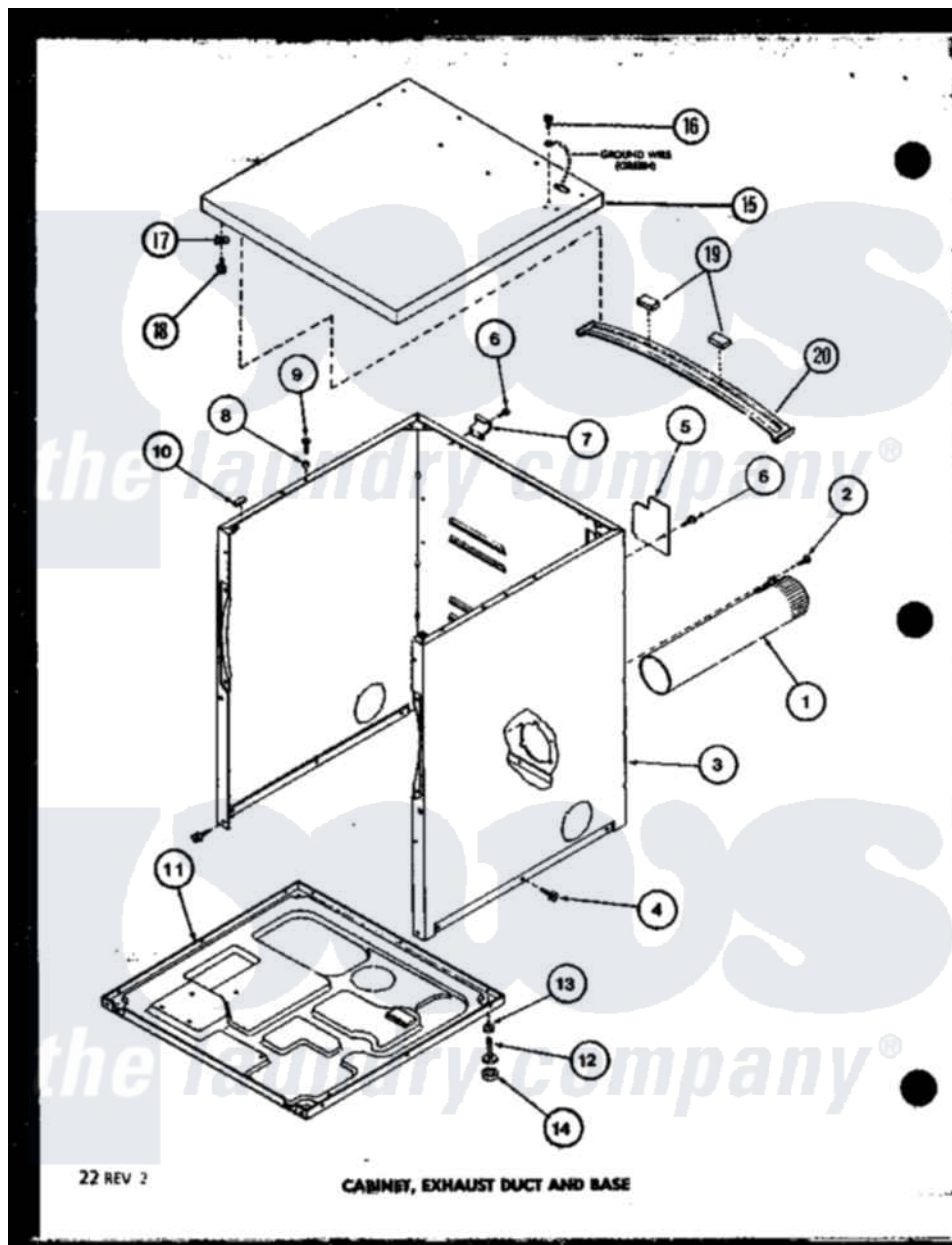

Amana LED250 (BOM: P7762211W) 01 - CABINET

Amana Residential Amana LED250 (BOM: P7762211W) Washer Parts Parts Diagram 01 - CABINET
 Click on the part number to view part

Item	Original Part Number	Replaced By	Status	Part Description
1	R0603041		Not Available	DUCT, EXHAUST
2	R0600052		Not Available	SCREW, HEX HEAD
3	R0603068		Not Available	xxxASSY, DRYER CABINET
"	R0603118		Not Available	CABINET W
4	R0600028	27001200		Screw
5	R0603040	60821		Access Cover
6	R0600017		Not Available	SCREW
7	R0605567		Not Available	HINGE
8	R0603524	505187		Locator, Panel
9	R0600031	Y014874		Screw, Idler Arm And Sleeve
10	R0606519	Y56128		Pad, Bumper
11	R0603028	60811		Assembly, Base-Complete
12	R0600051	Y305086		Adjustable Leg And Nut
13	R0601021	62739		Nut, Lock
14	R0606525	Y314137		Foot, Rubber
15	R0603149		Not Available	TOP ASSY W

"	R0603148		Not Available	TOP, ASSY A
16	R0600055	20530		Screw, 10-24 x 3/8 Hex
17	R0601005	36020		Nut-10-24
18	R0600010		Not Available	SCREW
19	R0606520		Not Available	PAD
20	R0605550		Not Available	BRACE